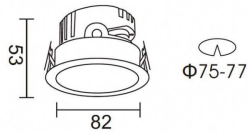

PRO-DR

Lavov downlight from the family PRO-DR with a power of 7W and an optics 24 degrees . CCT 4000K. With a total lumen output of 518lm and a luminous efficiency of 74lm/W.ON/OFF driver. Made in die cast aluminum and finished in White color.

Item code	86.D025.0421.01
Product type	Indoor
Category	Downlights
Family	PRO-D
Subfamily	PRO-DR
Pictograms	

Scheme

Product	
Real power (W)	7
Real luminous flux (Lm)	518
Luminous efficiency (Lm/W)	74
Beam angle (°)	24
Life time (h)	50000 h L80B10
IP	20
Electrical class insulation	Clas II
Colour	White
Control gear included	Yes
Control gear	ON/OFF
Flicker Free	Yes
Light source	LED
Type of LED	COB
Colour temperature (K)	4000
Colour consistency (SDCM)	SDCM<3
CRI	90