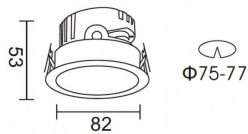

**PRO-DR**

Lavov downlight from the family PRO-DR with a power of 7W and an optics 24 degrees . CCT 4000K. With a total lumen output of 518lm and a luminous efficiency of 74lm/W.ON/OFF driver. Made in die cast aluminum and finished in White color.

<b>Item code</b>	<b>86.D025.0421.01</b>
<b>Product type</b>	<b>Indoor</b>
<b>Category</b>	<b>Downlights</b>
<b>Family</b>	<b>PRO-D</b>
<b>Subfamily</b>	<b>PRO-DR</b>
<b>Pictograms</b>	

**Scheme**

<b>Product</b>	
<b>Real power (W)</b>	<b>7</b>
<b>Real luminous flux (Lm)</b>	<b>518</b>
<b>Luminous efficiency (Lm/W)</b>	<b>74</b>
<b>Beam angle (°)</b>	<b>24</b>
<b>Life time (h)</b>	<b>50000 h L80B10</b>
<b>IP</b>	<b>20</b>
<b>Electrical class insulation</b>	<b>Clas II</b>
<b>Colour</b>	<b>White</b>
<b>Control gear included</b>	<b>Yes</b>
<b>Control gear</b>	<b>ON/OFF</b>
<b>Flicker Free</b>	<b>Yes</b>
<b>Light source</b>	<b>LED</b>
<b>Type of LED</b>	<b>COB</b>
<b>Colour temperature (K)</b>	<b>4000</b>
<b>Colour consistency (SDCM)</b>	<b>SDCM&lt;3</b>
<b>CRI</b>	<b>90</b>