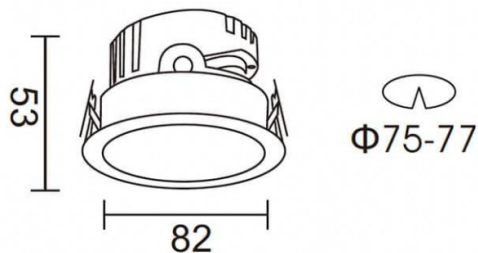

### PRO-DR

Lavov downlight from the family PRO-DR with a power of 7W and an optics 24 degrees . CCT 4000K. With a total lumen output of 518lm and a luminous efficiency of 74lm/W.ON/OFF driver. Made in die cast aluminum and finished in White color.

### Scheme

Product	
Real power (W)	7
Real luminous flux (Lm)	518
Luminous efficiency (Lm/W)	74
Beam angle (°)	24
Life time (h)	50000 h L80B10
IP	20
Electrical class insulation	Clas II
Colour	White
Control gear included	Yes
Control gear	ON/OFF
Flicker Free	Yes
Light source	LED
Type of LED	COB
Colour temperature (K)	4000
Colour consistency (SDCM)	SDCM<3
CRI	90