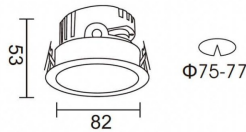

PRO-DR

Lavov downlight from the family PRO-DR with a power of 7W and an optics 24 degrees . CCT 4000K. With a total lumen output of 518lm and a luminous efficiency of 74lm/W.ON/OFF driver. Made in die cast aluminum and finished in White color.

Item code	86.D025.0421.01
Product type	Indoor
Category	Downlights
Family	PRO-D
Subfamily	PRO-DR
Pictograms	

Scheme

Product	
Real power (W)	7
Real luminous flux (Lm)	518
Luminous efficiency (Lm/W)	74
Beam angle (°)	24
Life time (h)	50000 h L80B10
IP	20
Electrical class insulation	Clas II
Colour	White
Control gear included	Yes
Control gear	ON/OFF
Flicker Free	Yes
Light source	LED
Type of LED	COB
Colour temperature (K)	4000
Colour consistency (SDCM)	SDCM<3
CRI	90