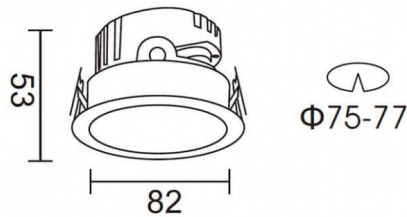

PRO-DR

Lavov downlight from the family PRO-DR with a power of 7W and an optics 24 degrees . CCT 4000K. With a total lumen output of 518lm and a luminous efficiency of 74lm/W.ON/OFF driver. Made in die cast aluminum and finished in White color.

Scheme

Item code	86.D025.0421.01
Product type	Indoor
Category	Downlights
Family	PRO-D
Subfamily	PRO-DR
Pictograms	

Product	
Real power (W)	7
Real luminous flux (Lm)	518
Luminous efficiency (Lm/W)	74
Beam angle (º)	24
Life time (h)	50000 h L80B10
IP	20
Electrical class insulation	Clas II
Colour	White
Control gear included	Yes
Control gear	ON/OFF
Flicker Free	Yes
Light source	LED
Type of LED	COB
Colour temperature (K)	4000
Colour consistency (SDCM)	SDCM<3
CRI	90