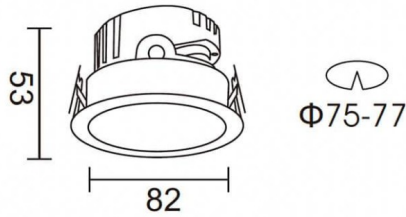

PRO-DR

Lavov downlight from the family PRO-DR with a power of 7W and an optics 24 degrees . CCT 4000K. With a total lumen output of 518lm and a luminous efficiency of 74lm/W.ON/OFF driver. Made in die cast aluminum and finished in White color.

Scheme

| | |
|--------------|-----------------|
| Item code | 86.D025.0421.01 |
| Product type | Indoor |
| Category | Downlights |
| Family | PRO-D |
| Subfamily | PRO-DR |
| Pictograms | |

| | |
|-----------------------------|----------------|
| Product | |
| Real power (W) | 7 |
| Real luminous flux (Lm) | 518 |
| Luminous efficiency (Lm/W) | 74 |
| Beam angle (°) | 24 |
| Life time (h) | 50000 h L80B10 |
| IP | 20 |
| Electrical class insulation | Clas II |
| Colour | White |
| Control gear included | Yes |
| Control gear | ON/OFF |
| Flicker Free | Yes |
| Light source | LED |
| Type of LED | COB |
| Colour temperature (K) | 4000 |
| Colour consistency (SDCM) | SDCM3 |
| CRI | 90 |