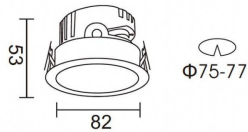

**PRO-DR**

Lavov downlight from the family PRO-DR with a power of 7W and an optics 24 degrees . CCT 4000K. With a total lumen output of 518lm and a luminous efficiency of 74lm/W.ON/OFF driver. Made in die cast aluminum and finished in Black color.

Item code	86.D025.0421.02
Product type	Indoor
Category	Downlights
Family	PRO-D
Subfamily	PRO-DR
Pictograms	

Scheme

Product	
Real power (W)	7
Real luminous flux (Lm)	518
Luminous efficiency (Lm/W)	74
Beam angle (°)	24
Life time (h)	50000 h L80B10
IP	20
Electrical class insulation	Clas II
Colour	Black
Control gear included	Yes
Control gear	ON/OFF
Flicker Free	Yes
Light source	LED
Type of LED	COB
Colour temperature (K)	4000
Colour consistency (SDCM)	SDCM<3
CRI	90