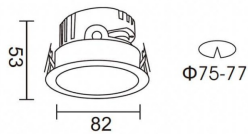

### PRO-DR

Lavov downlight from the family PRO-DR with a power of 7W and an optics 24 degrees . CCT 4000K. With a total lumen output of 518lm and a luminous efficiency of 74lm/W.ON/OFF driver. Made in die cast aluminum and finished in Black color.

### Scheme

Product	
Real power (W)	7
Real luminous flux (Lm)	518
Luminous efficiency (Lm/W)	74
Beam angle (°)	24
Life time (h)	50000 h L80B10
IP	20
Electrical class insulation	Clas II
Colour	Black
Control gear included	Yes
Control gear	ON/OFF
Flicker Free	Yes
Light source	LED
Type of LED	COB
Colour temperature (K)	4000
Colour consistency (SDCM)	SDCM<3
CRI	90