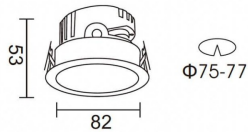

PRO-DR

Lavov downlight from the family PRO-DR with a power of 7W and an optics 24 degrees . CCT 4000K. With a total lumen output of 518lm and a luminous efficiency of 74lm/W.ON/OFF driver. Made in die cast aluminum and finished in Black color.

Item code	86.D025.0421.02
Product type	Indoor
Category	Downlights
Family	PRO-D
Subfamily	PRO-DR
Pictograms	

Scheme

Product	
Real power (W)	7
Real luminous flux (Lm)	518
Luminous efficiency (Lm/W)	74
Beam angle (°)	24
Life time (h)	50000 h L80B10
IP	20
Electrical class insulation	Clas II
Colour	Black
Control gear included	Yes
Control gear	ON/OFF
Flicker Free	Yes
Light source	LED
Type of LED	COB
Colour temperature (K)	4000
Colour consistency (SDCM)	SDCM<3
CRI	90