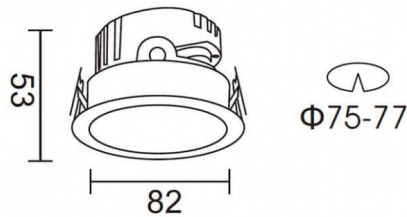

**PRO-DR**

Lavov downlight from the family PRO-DR with a power of 7W and an optics 24 degrees . CCT 4000K. With a total lumen output of 518lm and a luminous efficiency of 74lm/W.ON/OFF driver. Made in die cast aluminum and finished in Black color.

**Scheme**

<b>Item code</b>	<b>86.D025.0421.02</b>
<b>Product type</b>	<b>Indoor</b>
<b>Category</b>	<b>Downlights</b>
<b>Family</b>	<b>PRO-D</b>
<b>Subfamily</b>	<b>PRO-DR</b>
<b>Pictograms</b>	

<b>Product</b>	
<b>Real power (W)</b>	<b>7</b>
<b>Real luminous flux (Lm)</b>	<b>518</b>
<b>Luminous efficiency (Lm/W)</b>	<b>74</b>
<b>Beam angle (°)</b>	<b>24</b>
<b>Life time (h)</b>	<b>50000 h L80B10</b>
<b>IP</b>	<b>20</b>
<b>Electrical class insulation</b>	<b>Clas II</b>
<b>Colour</b>	<b>Black</b>
<b>Control gear included</b>	<b>Yes</b>
<b>Control gear</b>	<b>ON/OFF</b>
<b>Flicker Free</b>	<b>Yes</b>
<b>Light source</b>	<b>LED</b>
<b>Type of LED</b>	<b>COB</b>
<b>Colour temperature (K)</b>	<b>4000</b>
<b>Colour consistency (SDCM)</b>	<b>SDCM3</b>
<b>CRI</b>	<b>90</b>