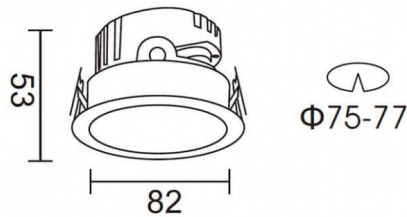

**PRO-DR**

Lavov downlight from the family PRO-DR with a power of 7W and an optics 24 degrees . CCT 4000K. With a total lumen output of 518lm and a luminous efficiency of 74lm/W.ON/OFF driver. Made in die cast aluminum and finished in Black color.

**Scheme**

<b>Item code</b>	<b>86.D025.0421.02</b>
<b>Product type</b>	<b>Indoor</b>
<b>Category</b>	<b>Downlights</b>
<b>Family</b>	<b>PRO-D</b>
<b>Subfamily</b>	<b>PRO-DR</b>
<b>Pictograms</b>	

<b>Product</b>	
<b>Real power (W)</b>	<b>7</b>
<b>Real luminous flux (Lm)</b>	<b>518</b>
<b>Luminous efficiency (Lm/W)</b>	<b>74</b>
<b>Beam angle (&amp;ordm;)</b>	<b>24</b>
<b>Life time (h)</b>	<b>50000 h L80B10</b>
<b>IP</b>	<b>20</b>
<b>Electrical class insulation</b>	<b>Clas II</b>
<b>Colour</b>	<b>Black</b>
<b>Control gear included</b>	<b>Yes</b>
<b>Control gear</b>	<b>ON/OFF</b>
<b>Flicker Free</b>	<b>Yes</b>
<b>Light source</b>	<b>LED</b>
<b>Type of LED</b>	<b>COB</b>
<b>Colour temperature (K)</b>	<b>4000</b>
<b>Colour consistency (SDCM)</b>	<b>SDCM&lt;3</b>
<b>CRI</b>	<b>90</b>