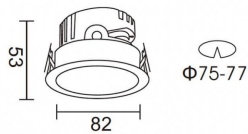

PRO-DR

Lavov downlight from the family PRO-DR with a power of 7W and an optics 24 degrees . CCT 4000K. With a total lumen output of 518lm and a luminous efficiency of 74lm/W.ON/OFF driver. Made in die cast aluminum and finished in Silver color.

Item code	86.D025.0421.03
Product type	Indoor
Category	Downlights
Family	PRO-D
Subfamily	PRO-DR
Pictograms	

Scheme

Product	
Real power (W)	7
Real luminous flux (Lm)	518
Luminous efficiency (Lm/W)	74
Beam angle (°)	24
Life time (h)	50000 h L80B10
IP	20
Electrical class insulation	Clas II
Colour	Silver
Control gear included	Yes
Control gear	ON/OFF
Flicker Free	Yes
Light source	LED
Type of LED	COB
Colour temperature (K)	4000
Colour consistency (SDCM)	SDCM<3
CRI	90