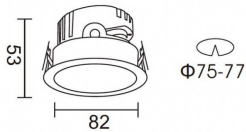

PRO-DR

Lavov downlight from the family PRO-DR with a power of 7W and an optics 24 degrees . CCT 4000K. With a total lumen output of 518lm and a luminous efficiency of 74lm/W.ON/OFF driver. Made in die cast aluminum and finished in Silver color.

Item code	86.D025.0421.03
Product type	Indoor
Category	Downlights
Family	PRO-D
Subfamily	PRO-DR
Pictograms	

Scheme

Product	
Real power (W)	7
Real luminous flux (Lm)	518
Luminous efficiency (Lm/W)	74
Beam angle (°)	24
Life time (h)	50000 h L80B10
IP	20
Electrical class insulation	Clas II
Colour	Silver
Control gear included	Yes
Control gear	ON/OFF
Flicker Free	Yes
Light source	LED
Type of LED	COB
Colour temperature (K)	4000
Colour consistency (SDCM)	SDCM<3
CRI	90