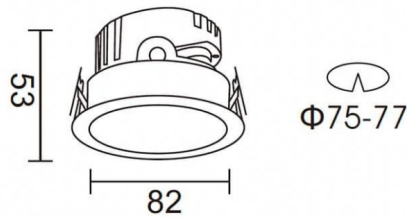

**PRO-DR**

Lavov downlight from the family PRO-DR with a power of 7W and an optics 24 degrees . CCT 4000K. With a total lumen output of 518lm and a luminous efficiency of 74lm/W.ON/OFF driver. Made in die cast aluminum and finished in Silver color.

Item code	86.D025.0421.03
Product type	Indoor
Category	Downlights
Family	PRO-D
Subfamily	PRO-DR
Pictograms	

Scheme

Product	
Real power (W)	7
Real luminous flux (Lm)	518
Luminous efficiency (Lm/W)	74
Beam angle (°)	24
Life time (h)	50000 h L80B10
IP	20
Electrical class insulation	Clas II
Colour	Silver
Control gear included	Yes
Control gear	ON/OFF
Flicker Free	Yes
Light source	LED
Type of LED	COB
Colour temperature (K)	4000
Colour consistency (SDCM)	SDCM<3
CRI	90