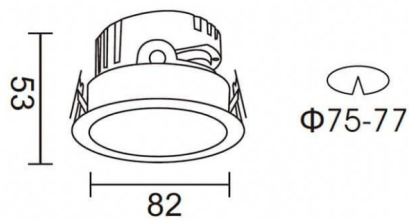

PRO-DR

Lavov downlight from the family PRO-DR with a power of 7W and an optics 24 degrees . CCT 4000K. With a total lumen output of 518lm and a luminous efficiency of 74lm/W.ON/OFF driver. Made in die cast aluminum and finished in Silver color.

Scheme

| | |
|--------------|-----------------|
| Item code | 86.D025.0421.03 |
| Product type | Indoor |
| Category | Downlights |
| Family | PRO-D |
| Subfamily | PRO-DR |
| Pictograms | |

| | |
|-----------------------------|----------------|
| Product | |
| Real power (W) | 7 |
| Real luminous flux (Lm) | 518 |
| Luminous efficiency (Lm/W) | 74 |
| Beam angle (º) | 24 |
| Life time (h) | 50000 h L80B10 |
| IP | 20 |
| Electrical class insulation | Clas II |
| Colour | Silver |
| Control gear included | Yes |
| Control gear | ON/OFF |
| Flicker Free | Yes |
| Light source | LED |
| Type of LED | COB |
| Colour temperature (K) | 4000 |
| Colour consistency (SDCM) | SDCM<3 |
| CRI | 90 |