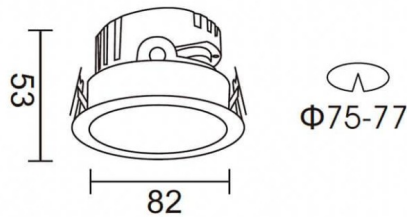

### PRO-DR

Lavov downlight from the family PRO-DR with a power of 7W and an optics 24 degrees . CCT 4000K. With a total lumen output of 518lm and a luminous efficiency of 74lm/W.ON/OFF driver. Made in die cast aluminum and finished in Silver color.

### Scheme

Product	
Real power (W)	7
Real luminous flux (Lm)	518
Luminous efficiency (Lm/W)	74
Beam angle (°)	24
Life time (h)	50000 h L80B10
IP	20
Electrical class insulation	Clas II
Colour	Silver
Control gear included	Yes
Control gear	ON/OFF
Flicker Free	Yes
Light source	LED
Type of LED	COB
Colour temperature (K)	4000
Colour consistency (SDCM)	SDCM3
CRI	90