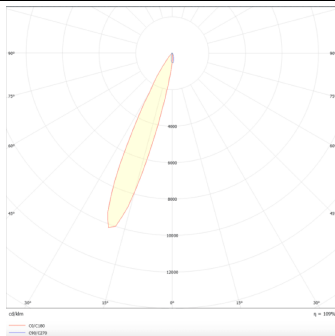

PRO-DR

Lavov downlight from the family PRO-DR with a power of 7W and an optics 24 degrees . CCT 4000K. With a total lumen output of 518lm and a luminous efficiency of 74lm/W.DALI driver. Made in die cast aluminum and finished in White color.

Item code	86.D025.0423.01
Product type	Indoor
Category	Downlights
Family	PRO-D
Subfamily	PRO-DR
Pictograms	

Scheme

Photometry

Product	
Real power (W)	7
Real luminous flux (Lm)	518
Luminous efficiency (Lm/W)	74
Beam angle (°)	24
Life time (h)	50000 h L80B10
IP	20
Electrical class insulation	Clas II
Colour	White
Control gear included	Yes
Control gear	DALI
Flicker Free	Yes
Light source	LED
Type of LED	COB
Colour temperature (K)	4000
Colour consistency (SDCM)	SDCM<3
CRI	90