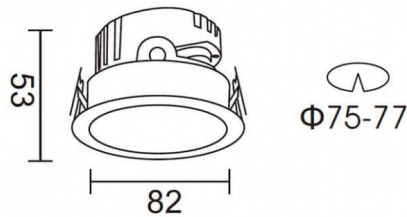

PRO-DR

Lavov downlight from the family PRO-DR with a power of 7W and an optics 24 degrees . CCT 4000K. With a total lumen output of 518lm and a luminous efficiency of 74lm/W.DALI driver. Made in die cast aluminum and finished in White color.

Scheme

Photometry

Item code	86.D025.0423.01
Product type	Indoor
Category	Downlights
Family	PRO-D
Subfamily	PRO-DR
Pictograms	

Product	
Real power (W)	7
Real luminous flux (Lm)	518
Luminous efficiency (Lm/W)	74
Beam angle (°)	24
Life time (h)	50000 h L80B10
IP	20
Electrical class insulation	Clas II
Colour	White
Control gear included	Yes
Control gear	DALI
Flicker Free	Yes
Light source	LED
Type of LED	COB
Colour temperature (K)	4000
Colour consistency (SDCM)	SDCM3
CRI	90