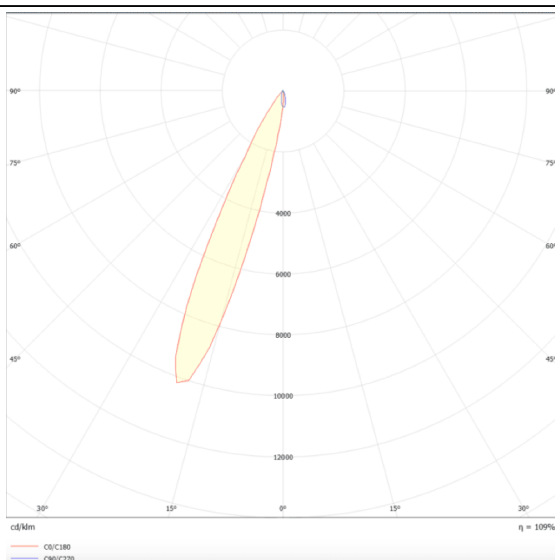

### PRO-DR

Lavov downlight from the family PRO-DR with a power of 7W and an optics 24 degrees . CCT 4000K. With a total lumen output of 518lm and a luminous efficiency of 74lm/W.DALI driver. Made in die cast aluminum and finished in White color.

### Scheme

### Photometry

Item code	86.D025.0423.01
Product type	Indoor
Category	Downlights
Family	PRO-D
Subfamily	PRO-DR
Pictograms	

Product	
Real power (W)	7
Real luminous flux (Lm)	518
Luminous efficiency (Lm/W)	74
Beam angle (&ordm;)	24
Life time (h)	50000 h L80B10
IP	20
Electrical class insulation	Clas II
Colour	White
Control gear included	Yes
Control gear	DALI
Flicker Free	Yes
Light source	LED
Type of LED	COB
Colour temperature (K)	4000
Colour consistency (SDCM)	SDCM<3
CRI	90