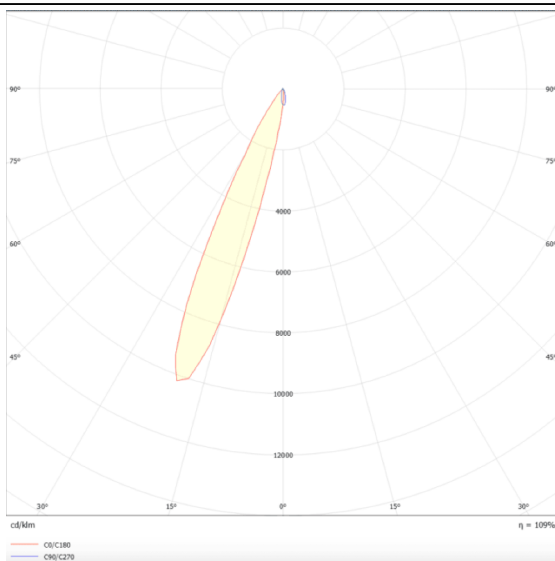

PRO-DR

Lavov downlight from the family PRO-DR with a power of 7W and an optics 24 degrees . CCT 4000K. With a total lumen output of 518lm and a luminous efficiency of 74lm/W.DALI driver. Made in die cast aluminum and finished in White color.

Scheme

Photometry

Item code	86.D025.0423.01
Product type	Indoor
Category	Downlights
Family	PRO-D
Subfamily	PRO-DR
Pictograms	

Product	
Real power (W)	7
Real luminous flux (Lm)	518
Luminous efficiency (Lm/W)	74
Beam angle (°)	24
Life time (h)	50000 h L80B10
IP	20
Electrical class insulation	Clas II
Colour	White
Control gear included	Yes
Control gear	DALI
Flicker Free	Yes
Light source	LED
Type of LED	COB
Colour temperature (K)	4000
Colour consistency (SDCM)	SDCM3
CRI	90