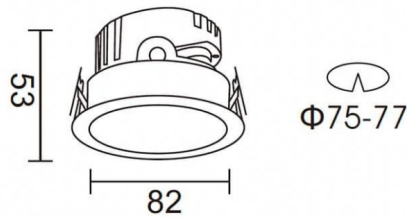

PRO-DR

Lavov downlight from the family PRO-DR with a power of 7W and an optics 24 degrees . CCT 4000K. With a total lumen output of 518lm and a luminous efficiency of 74lm/W.DALI driver. Made in die cast aluminum and finished in White color.

Item code	86.D025.0423.01
Product type	Indoor
Category	Downlights
Family	PRO-D
Subfamily	PRO-DR
Pictograms	

Scheme

Product	
Real power (W)	7
Real luminous flux (Lm)	518
Luminous efficiency (Lm/W)	74
Beam angle (°)	24
Life time (h)	50000 h L80B10
IP	20
Electrical class insulation	Clas II
Colour	White
Control gear included	Yes
Control gear	DALI
Flicker Free	Yes
Light source	LED
Type of LED	COB
Colour temperature (K)	4000
Colour consistency (SDCM)	SDCM<3
CRI	90