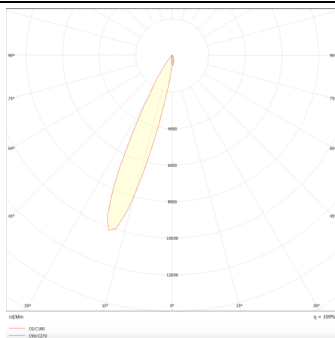

PRO-DR

Lavov downlight from the family PRO-DR with a power of 7W and an optics 24 degrees . CCT 4000K. With a total lumen output of 518lm and a luminous efficiency of 74lm/W.DALI driver. Made in die cast aluminum and finished in White color.

Item code	86.D025.0423.01
Product type	Indoor
Category	Downlights
Family	PRO-D
Subfamily	PRO-DR
Pictograms	

Scheme

Photometry

Product	
Real power (W)	7
Real luminous flux (Lm)	518
Luminous efficiency (Lm/W)	74
Beam angle (°)	24
Life time (h)	50000 h L80B10
IP	20
Electrical class insulation	Clas II
Colour	White
Control gear included	Yes
Control gear	DALI
Flicker Free	Yes
Light source	LED
Type of LED	COB
Colour temperature (K)	4000
Colour consistency (SDCM)	SDCM<3
CRI	90