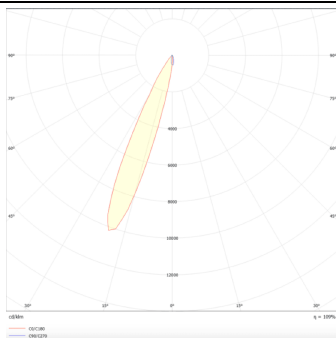

PRO-DR

Lavov downlight from the family PRO-DR with a power of 7W and an optics 24 degrees . CCT 4000K. With a total lumen output of 518lm and a luminous efficiency of 74lm/W.DALI driver. Made in die cast aluminum and finished in Black color.

Item code	86.D025.0423.02
Product type	Indoor
Category	Downlights
Family	PRO-D
Subfamily	PRO-DR
Pictograms	

Scheme

Photometry

Product	
Real power (W)	7
Real luminous flux (Lm)	518
Luminous efficiency (Lm/W)	74
Beam angle (°)	24
Life time (h)	50000 h L80B10
IP	20
Electrical class insulation	Clas II
Colour	Black
Control gear included	Yes
Control gear	DALI
Flicker Free	Yes
Light source	LED
Type of LED	COB
Colour temperature (K)	4000
Colour consistency (SDCM)	SDCM<3
CRI	90