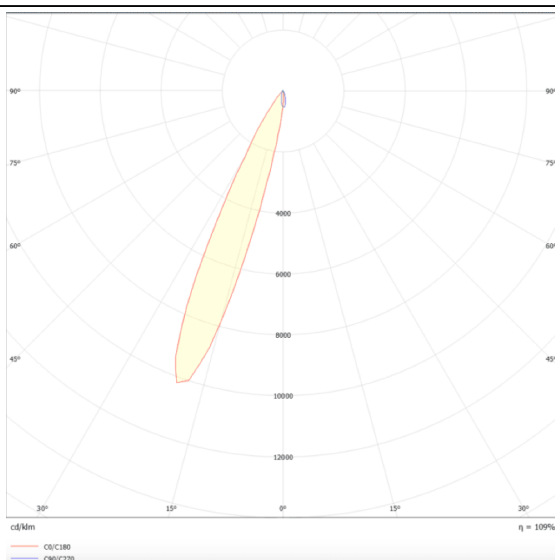

PRO-DR

Lavov downlight from the family PRO-DR with a power of 7W and an optics 24 degrees . CCT 4000K. With a total lumen output of 518lm and a luminous efficiency of 74lm/W.DALI driver. Made in die cast aluminum and finished in Black color.

Scheme

Photometry

Item code	86.D025.0423.02
Product type	Indoor
Category	Downlights
Family	PRO-D
Subfamily	PRO-DR
Pictograms	

Product	
Real power (W)	7
Real luminous flux (Lm)	518
Luminous efficiency (Lm/W)	74
Beam angle (°)	24
Life time (h)	50000 h L80B10
IP	20
Electrical class insulation	Clas II
Colour	Black
Control gear included	Yes
Control gear	DALI
Flicker Free	Yes
Light source	LED
Type of LED	COB
Colour temperature (K)	4000
Colour consistency (SDCM)	SDCM3
CRI	90