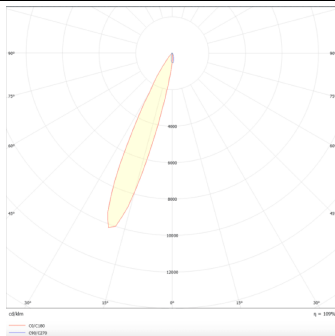

**PRO-DR**

Lavov downlight from the family PRO-DR with a power of 7W and an optics 24 degrees . CCT 4000K. With a total lumen output of 518lm and a luminous efficiency of 74lm/W.DALI driver. Made in die cast aluminum and finished in Black color.

Item code	86.D025.0423.02
Product type	Indoor
Category	Downlights
Family	PRO-D
Subfamily	PRO-DR
Pictograms	

Scheme**Photometry**

Product	
Real power (W)	7
Real luminous flux (Lm)	518
Luminous efficiency (Lm/W)	74
Beam angle (°)	24
Life time (h)	50000 h L80B10
IP	20
Electrical class insulation	Clas II
Colour	Black
Control gear included	Yes
Control gear	DALI
Flicker Free	Yes
Light source	LED
Type of LED	COB
Colour temperature (K)	4000
Colour consistency (SDCM)	SDCM<3
CRI	90