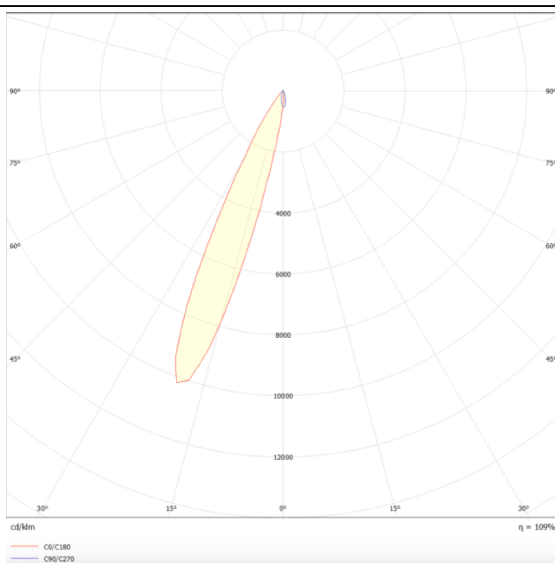

PRO-DR

Lavov downlight from the family PRO-DR with a power of 7W and an optics 24 degrees . CCT 4000K. With a total lumen output of 518lm and a luminous efficiency of 74lm/W.DALI driver. Made in die cast aluminum and finished in Black color.

Scheme

Photometry

Item code	86.D025.0423.02
Product type	Indoor
Category	Downlights
Family	PRO-D
Subfamily	PRO-DR
Pictograms	

Product	
Real power (W)	7
Real luminous flux (Lm)	518
Luminous efficiency (Lm/W)	74
Beam angle (º)	24
Life time (h)	50000 h L80B10
IP	20
Electrical class insulation	Clas II
Colour	Black
Control gear included	Yes
Control gear	DALI
Flicker Free	Yes
Light source	LED
Type of LED	COB
Colour temperature (K)	4000
Colour consistency (SDCM)	SDCM<3
CRI	90