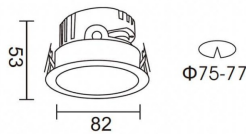

**PRO-DR**

Lavov downlight from the family PRO-DR with a power of 7W and an optics 24 degrees . CCT 4000K. With a total lumen output of 518lm and a luminous efficiency of 74lm/W.DALI driver. Made in die cast aluminum and finished in Black color.

Item code	86.D025.0423.02
Product type	Indoor
Category	Downlights
Family	PRO-D
Subfamily	PRO-DR
Pictograms	

Scheme**Photometry**

Product	
Real power (W)	7
Real luminous flux (Lm)	518
Luminous efficiency (Lm/W)	74
Beam angle (°)	24
Life time (h)	50000 h L80B10
IP	20
Electrical class insulation	Clas II
Colour	Black
Control gear included	Yes
Control gear	DALI
Flicker Free	Yes
Light source	LED
Type of LED	COB
Colour temperature (K)	4000
Colour consistency (SDCM)	SDCM<3
CRI	90