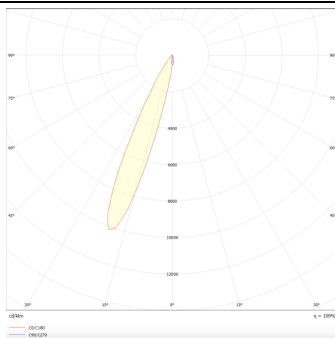

**PRO-DR**

Lavov downlight from the family PRO-DR with a power of 7W and an optics 24 degrees . CCT 4000K. With a total lumen output of 518lm and a luminous efficiency of 74lm/W.DALI driver. Made in die cast aluminum and finished in Black color.

<b>Product</b>	
<b>Real power (W)</b>	<b>7</b>
<b>Real luminous flux (Lm)</b>	<b>518</b>
<b>Luminous efficiency (Lm/W)</b>	<b>74</b>
<b>Beam angle (°)</b>	<b>24</b>
<b>Life time (h)</b>	<b>50000 h L80B10</b>
<b>IP</b>	<b>20</b>
<b>Electrical class insulation</b>	<b>Clas II</b>
<b>Colour</b>	<b>Black</b>
<b>Control gear included</b>	<b>Yes</b>
<b>Control gear</b>	<b>DALI</b>
<b>Flicker Free</b>	<b>Yes</b>
<b>Light source</b>	<b>LED</b>
<b>Type of LED</b>	<b>COB</b>
<b>Colour temperature (K)</b>	<b>4000</b>
<b>Colour consistency (SDCM)</b>	<b>SDCM&lt;3</b>
<b>CRI</b>	<b>90</b>