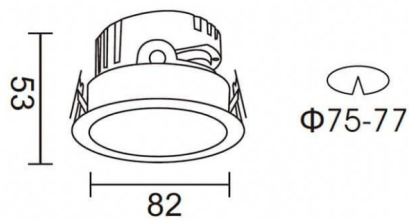

PRO-DR

Lavov downlight from the family PRO-DR with a power of 7W and an optics 24 degrees . CCT 4000K. With a total lumen output of 518lm and a luminous efficiency of 74lm/W.DALI driver. Made in die cast aluminum and finished in Black color.

Scheme

Photometry

Item code	86.D025.0423.02
Product type	Indoor
Category	Downlights
Family	PRO-D
Subfamily	PRO-DR
Pictograms	

Product	
Real power (W)	7
Real luminous flux (Lm)	518
Luminous efficiency (Lm/W)	74
Beam angle (°)	24
Life time (h)	50000 h L80B10
IP	20
Electrical class insulation	Clas II
Colour	Black
Control gear included	Yes
Control gear	DALI
Flicker Free	Yes
Light source	LED
Type of LED	COB
Colour temperature (K)	4000
Colour consistency (SDCM)	SDCM3
CRI	90