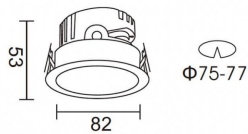

PRO-DR

Lavov downlight from the family PRO-DR with a power of 7W and an optics 24 degrees . CCT 4000K. With a total lumen output of 518lm and a luminous efficiency of 74lm/W.DALI driver. Made in die cast aluminum and finished in Black color.

Item code	86.D025.0423.02
Product type	Indoor
Category	Downlights
Family	PRO-D
Subfamily	PRO-DR
Pictograms	

Scheme

Photometry

Product	
Real power (W)	7
Real luminous flux (Lm)	518
Luminous efficiency (Lm/W)	74
Beam angle (°)	24
Life time (h)	50000 h L80B10
IP	20
Electrical class insulation	Clas II
Colour	Black
Control gear included	Yes
Control gear	DALI
Flicker Free	Yes
Light source	LED
Type of LED	COB
Colour temperature (K)	4000
Colour consistency (SDCM)	SDCM<3
CRI	90