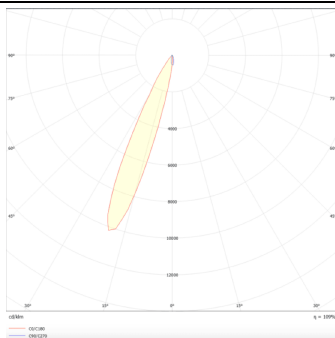

### PRO-DR

Lavov downlight from the family PRO-DR with a power of 7W and an optics 24 degrees . CCT 4000K. With a total lumen output of 518lm and a luminous efficiency of 74lm/W.DALI driver. Made in die cast aluminum and finished in Silver color.

### Photometry

Product	
Real power (W)	7
Real luminous flux (Lm)	518
Luminous efficiency (Lm/W)	74
Beam angle (°)	24
Life time (h)	50000 h L80B10
IP	20
Electrical class insulation	Clas II
Colour	Silver
Control gear included	Yes
Control gear	DALI
Flicker Free	Yes
Light source	LED
Type of LED	COB
Colour temperature (K)	4000
Colour consistency (SDCM)	SDCM<3
CRI	90