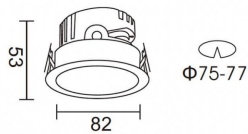

**PRO-DR**

Lavov downlight from the family PRO-DR with a power of 7W and an optics 24 degrees . CCT 4000K. With a total lumen output of 518lm and a luminous efficiency of 74lm/W.DALI driver. Made in die cast aluminum and finished in Silver color.

Item code	86.D025.0423.03
Product type	Indoor
Category	Downlights
Family	PRO-D
Subfamily	PRO-DR
Pictograms	

Scheme**Photometry**

Product	
Real power (W)	7
Real luminous flux (Lm)	518
Luminous efficiency (Lm/W)	74
Beam angle (°)	24
Life time (h)	50000 h L80B10
IP	20
Electrical class insulation	Clas II
Colour	Silver
Control gear included	Yes
Control gear	DALI
Flicker Free	Yes
Light source	LED
Type of LED	COB
Colour temperature (K)	4000
Colour consistency (SDCM)	SDCM<3
CRI	90