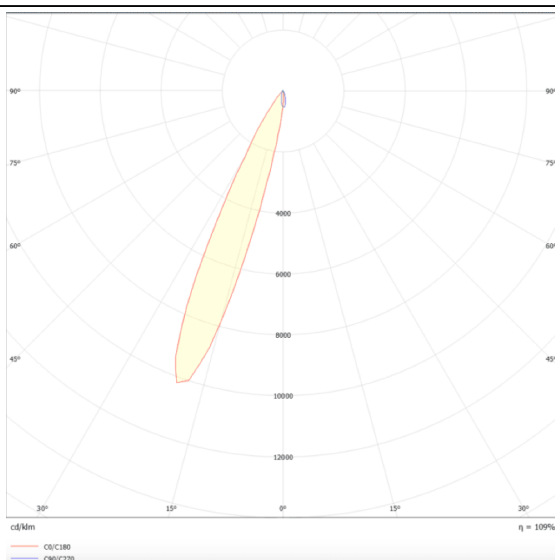

PRO-DR

Lavov downlight from the family PRO-DR with a power of 7W and an optics 24 degrees . CCT 4000K. With a total lumen output of 518lm and a luminous efficiency of 74lm/W.DALI driver. Made in die cast aluminum and finished in Silver color.

Scheme

Photometry

Item code	86.D025.0423.03
Product type	Indoor
Category	Downlights
Family	PRO-D
Subfamily	PRO-DR
Pictograms	

Product	
Real power (W)	7
Real luminous flux (Lm)	518
Luminous efficiency (Lm/W)	74
Beam angle (º)	24
Life time (h)	50000 h L80B10
IP	20
Electrical class insulation	Clas II
Colour	Silver
Control gear included	Yes
Control gear	DALI
Flicker Free	Yes
Light source	LED
Type of LED	COB
Colour temperature (K)	4000
Colour consistency (SDCM)	SDCM<3
CRI	90