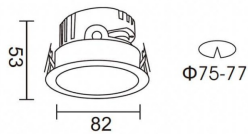

### PRO-DR

Lavov downlight from the family PRO-DR with a power of 7W and an optics 24 degrees . CCT 4000K. With a total lumen output of 518lm and a luminous efficiency of 74lm/W.DALI driver. Made in die cast aluminum and finished in Silver color.

### Photometry

Product	
Real power (W)	7
Real luminous flux (Lm)	518
Luminous efficiency (Lm/W)	74
Beam angle (°)	24
Life time (h)	50000 h L80B10
IP	20
Electrical class insulation	Clas II
Colour	Silver
Control gear included	Yes
Control gear	DALI
Flicker Free	Yes
Light source	LED
Type of LED	COB
Colour temperature (K)	4000
Colour consistency (SDCM)	SDCM<3
CRI	90