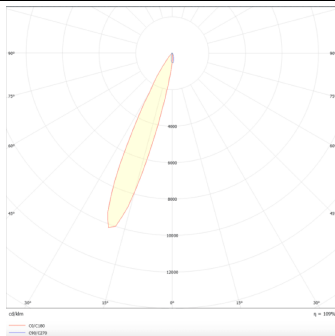

**PRO-DR**

Lavov downlight from the family PRO-DR with a power of 7W and an optics 24 degrees . CCT 4000K. With a total lumen output of 518lm and a luminous efficiency of 74lm/W.DALI driver. Made in die cast aluminum and finished in Silver color.

Item code	86.D025.0423.03
Product type	Indoor
Category	Downlights
Family	PRO-D
Subfamily	PRO-DR
Pictograms	

Scheme**Photometry**

Product	
Real power (W)	7
Real luminous flux (Lm)	518
Luminous efficiency (Lm/W)	74
Beam angle (°)	24
Life time (h)	50000 h L80B10
IP	20
Electrical class insulation	Clas II
Colour	Silver
Control gear included	Yes
Control gear	DALI
Flicker Free	Yes
Light source	LED
Type of LED	COB
Colour temperature (K)	4000
Colour consistency (SDCM)	SDCM<3
CRI	90