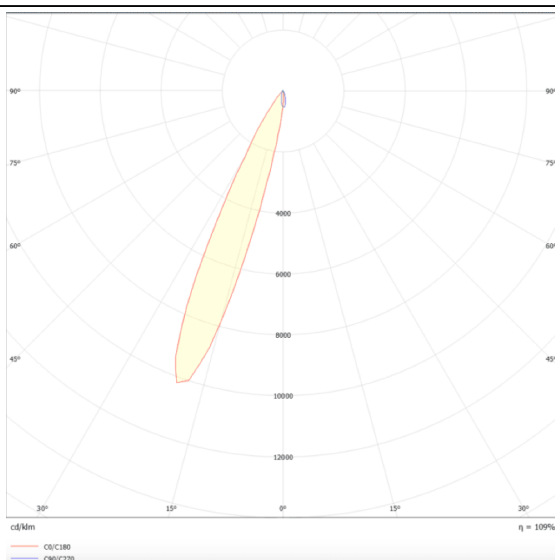

PRO-DR

Lavov downlight from the family PRO-DR with a power of 7W and an optics 24 degrees . CCT 4000K. With a total lumen output of 518lm and a luminous efficiency of 74lm/W.DALI driver. Made in die cast aluminum and finished in Silver color.

Scheme

Photometry

Item code	86.D025.0423.03
Product type	Indoor
Category	Downlights
Family	PRO-D
Subfamily	PRO-DR
Pictograms	

Product	
Real power (W)	7
Real luminous flux (Lm)	518
Luminous efficiency (Lm/W)	74
Beam angle (°)	24
Life time (h)	50000 h L80B10
IP	20
Electrical class insulation	Clas II
Colour	Silver
Control gear included	Yes
Control gear	DALI
Flicker Free	Yes
Light source	LED
Type of LED	COB
Colour temperature (K)	4000
Colour consistency (SDCM)	SDCM3
CRI	90