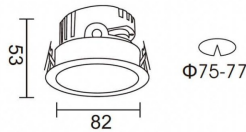

**PRO-DR**

Lavov downlight from the family PRO-DR with a power of 7W and an optics 24 degrees . CCT 4000K. With a total lumen output of 518lm and a luminous efficiency of 74lm/W.DALI driver. Made in die cast aluminum and finished in Silver color.

Item code	86.D025.0423.03
Product type	Indoor
Category	Downlights
Family	PRO-D
Subfamily	PRO-DR
Pictograms	

Scheme**Photometry**

Product	
Real power (W)	7
Real luminous flux (Lm)	518
Luminous efficiency (Lm/W)	74
Beam angle (°)	24
Life time (h)	50000 h L80B10
IP	20
Electrical class insulation	Clas II
Colour	Silver
Control gear included	Yes
Control gear	DALI
Flicker Free	Yes
Light source	LED
Type of LED	COB
Colour temperature (K)	4000
Colour consistency (SDCM)	SDCM<3
CRI	90