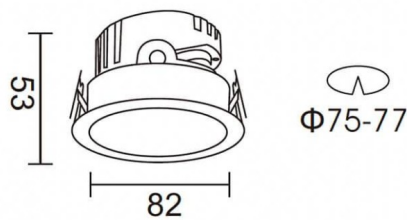

PRO-DR

Lavov downlight from the family PRO-DR with a power of 7W and an optics 36 degrees . CCT 4000K. With a total lumen output of 518lm and a luminous efficiency of 74lm/W.ON/OFF driver. Made in die cast aluminum and finished in White color.

Item code	86.D025.0431.01
Product type	Indoor
Category	Downlights
Family	PRO-D
Subfamily	PRO-DR
Pictograms	

Scheme

Product	
Real power (W)	7
Real luminous flux (Lm)	518
Luminous efficiency (Lm/W)	74
Beam angle (º)	36
Life time (h)	50000 h L80B10
IP	20
Electrical class insulation	Clas II
Colour	White
Control gear included	Yes
Control gear	ON/OFF
Flicker Free	Yes
Light source	LED
Type of LED	COB
Colour temperature (K)	4000
Colour consistency (SDCM)	SDCM<3
CRI	90