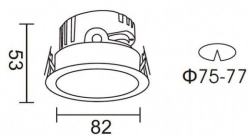

PRO-DR

Lavov downlight from the family PRO-DR with a power of 7W and an optics 36 degrees . CCT 4000K. With a total lumen output of 518lm and a luminous efficiency of 74lm/W.ON/OFF driver. Made in die cast aluminum and finished in White color.

Item code	86.D025.0431.01
Product type	Indoor
Category	Downlights
Family	PRO-D
Subfamily	PRO-DR
Pictograms	

Scheme

Product	
Real power (W)	7
Real luminous flux (Lm)	518
Luminous efficiency (Lm/W)	74
Beam angle (°)	36
Life time (h)	50000 h L80B10
IP	20
Electrical class insulation	Clas II
Colour	White
Control gear included	Yes
Control gear	ON/OFF
Flicker Free	Yes
Light source	LED
Type of LED	COB
Colour temperature (K)	4000
Colour consistency (SDCM)	SDCM<3
CRI	90