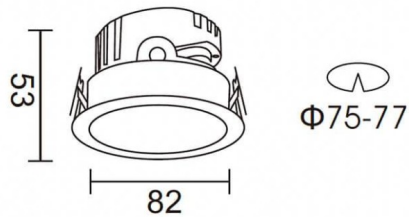

PRO-DR

Lavov downlight from the family PRO-DR with a power of 7W and an optics 36 degrees . CCT 4000K. With a total lumen output of 518lm and a luminous efficiency of 74lm/W.ON/OFF driver. Made in die cast aluminum and finished in White color.

Item code	86.D025.0431.01
Product type	Indoor
Category	Downlights
Family	PRO-D
Subfamily	PRO-DR
Pictograms	

Scheme

Product	
Real power (W)	7
Real luminous flux (Lm)	518
Luminous efficiency (Lm/W)	74
Beam angle (°)	36
Life time (h)	50000 h L80B10
IP	20
Electrical class insulation	Clas II
Colour	White
Control gear included	Yes
Control gear	ON/OFF
Flicker Free	Yes
Light source	LED
Type of LED	COB
Colour temperature (K)	4000
Colour consistency (SDCM)	SDCM3
CRI	90