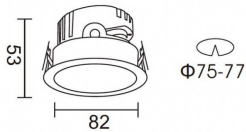

PRO-DR

Lavov downlight from the family PRO-DR with a power of 7W and an optics 36 degrees . CCT 4000K. With a total lumen output of 518lm and a luminous efficiency of 74lm/W.ON/OFF driver. Made in die cast aluminum and finished in White color.

Item code	86.D025.0431.01
Product type	Indoor
Category	Downlights
Family	PRO-D
Subfamily	PRO-DR
Pictograms	

Scheme

Product	
Real power (W)	7
Real luminous flux (Lm)	518
Luminous efficiency (Lm/W)	74
Beam angle (°)	36
Life time (h)	50000 h L80B10
IP	20
Electrical class insulation	Clas II
Colour	White
Control gear included	Yes
Control gear	ON/OFF
Flicker Free	Yes
Light source	LED
Type of LED	COB
Colour temperature (K)	4000
Colour consistency (SDCM)	SDCM<3
CRI	90