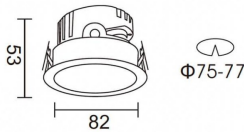

PRO-DR

Lavov downlight from the family PRO-DR with a power of 7W and an optics 36 degrees . CCT 4000K. With a total lumen output of 518lm and a luminous efficiency of 74lm/W.ON/OFF driver. Made in die cast aluminum and finished in White color.

Item code	86.D025.0431.01
Product type	Indoor
Category	Downlights
Family	PRO-D
Subfamily	PRO-DR
Pictograms	

Scheme

Product	
Real power (W)	7
Real luminous flux (Lm)	518
Luminous efficiency (Lm/W)	74
Beam angle (°)	36
Life time (h)	50000 h L80B10
IP	20
Electrical class insulation	Clas II
Colour	White
Control gear included	Yes
Control gear	ON/OFF
Flicker Free	Yes
Light source	LED
Type of LED	COB
Colour temperature (K)	4000
Colour consistency (SDCM)	SDCM<3
CRI	90