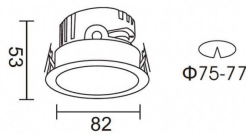

PRO-DR

Lavov downlight from the family PRO-DR with a power of 7W and an optics 36 degrees . CCT 4000K. With a total lumen output of 518lm and a luminous efficiency of 74lm/W.ON/OFF driver. Made in die cast aluminum and finished in Black color.

Item code	86.D025.0431.02
Product type	Indoor
Category	Downlights
Family	PRO-D
Subfamily	PRO-DR
Pictograms	

Scheme

Product	
Real power (W)	7
Real luminous flux (Lm)	518
Luminous efficiency (Lm/W)	74
Beam angle (°)	36
Life time (h)	50000 h L80B10
IP	20
Electrical class insulation	Clas II
Colour	Black
Control gear included	Yes
Control gear	ON/OFF
Flicker Free	Yes
Light source	LED
Type of LED	COB
Colour temperature (K)	4000
Colour consistency (SDCM)	SDCM<3
CRI	90