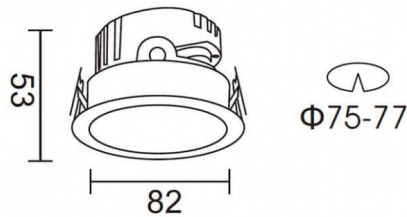

**PRO-DR**

Lavov downlight from the family PRO-DR with a power of 7W and an optics 36 degrees . CCT 4000K. With a total lumen output of 518lm and a luminous efficiency of 74lm/W.ON/OFF driver. Made in die cast aluminum and finished in Black color.

Scheme

Item code	86.D025.0431.02
Product type	Indoor
Category	Downlights
Family	PRO-D
Subfamily	PRO-DR
Pictograms	

Product	
Real power (W)	7
Real luminous flux (Lm)	518
Luminous efficiency (Lm/W)	74
Beam angle (&ordm;)	36
Life time (h)	50000 h L80B10
IP	20
Electrical class insulation	Clas II
Colour	Black
Control gear included	Yes
Control gear	ON/OFF
Flicker Free	Yes
Light source	LED
Type of LED	COB
Colour temperature (K)	4000
Colour consistency (SDCM)	SDCM<3
CRI	90