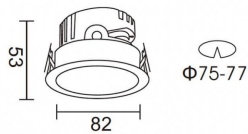

PRO-DR

Lavov downlight from the family PRO-DR with a power of 7W and an optics 36 degrees . CCT 4000K. With a total lumen output of 518lm and a luminous efficiency of 74lm/W.ON/OFF driver. Made in die cast aluminum and finished in Black color.

Item code	86.D025.0431.02
Product type	Indoor
Category	Downlights
Family	PRO-D
Subfamily	PRO-DR
Pictograms	

Scheme

Product	
Real power (W)	7
Real luminous flux (Lm)	518
Luminous efficiency (Lm/W)	74
Beam angle (°)	36
Life time (h)	50000 h L80B10
IP	20
Electrical class insulation	Clas II
Colour	Black
Control gear included	Yes
Control gear	ON/OFF
Flicker Free	Yes
Light source	LED
Type of LED	COB
Colour temperature (K)	4000
Colour consistency (SDCM)	SDCM<3
CRI	90