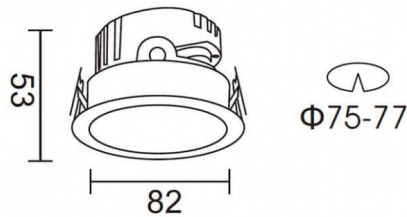

**PRO-DR**

Lavov downlight from the family PRO-DR with a power of 7W and an optics 36 degrees . CCT 4000K. With a total lumen output of 518lm and a luminous efficiency of 74lm/W.ON/OFF driver. Made in die cast aluminum and finished in Black color.

Scheme

Item code	86.D025.0431.02
Product type	Indoor
Category	Downlights
Family	PRO-D
Subfamily	PRO-DR
Pictograms	

Product	
Real power (W)	7
Real luminous flux (Lm)	518
Luminous efficiency (Lm/W)	74
Beam angle (°)	36
Life time (h)	50000 h L80B10
IP	20
Electrical class insulation	Clas II
Colour	Black
Control gear included	Yes
Control gear	ON/OFF
Flicker Free	Yes
Light source	LED
Type of LED	COB
Colour temperature (K)	4000
Colour consistency (SDCM)	SDCM3
CRI	90