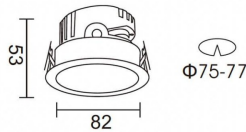

### PRO-DR

Lavov downlight from the family PRO-DR with a power of 7W and an optics 36 degrees . CCT 4000K. With a total lumen output of 518lm and a luminous efficiency of 74lm/W.ON/OFF driver. Made in die cast aluminum and finished in Silver color.

### Scheme

<b>Product</b>	
<b>Real power (W)</b>	<b>7</b>
<b>Real luminous flux (Lm)</b>	<b>518</b>
<b>Luminous efficiency (Lm/W)</b>	<b>74</b>
<b>Beam angle (°)</b>	<b>36</b>
<b>Life time (h)</b>	<b>50000 h L80B10</b>
<b>IP</b>	<b>20</b>
<b>Electrical class insulation</b>	<b>Clas II</b>
<b>Colour</b>	<b>Silver</b>
<b>Control gear included</b>	<b>Yes</b>
<b>Control gear</b>	<b>ON/OFF</b>
<b>Flicker Free</b>	<b>Yes</b>
<b>Light source</b>	<b>LED</b>
<b>Type of LED</b>	<b>COB</b>
<b>Colour temperature (K)</b>	<b>4000</b>
<b>Colour consistency (SDCM)</b>	<b>SDCM&lt;3</b>
<b>CRI</b>	<b>90</b>