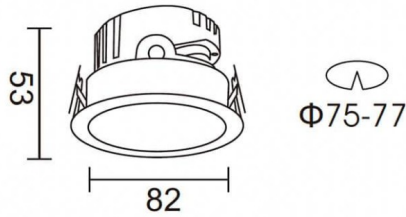

PRO-DR

Lavov downlight from the family PRO-DR with a power of 7W and an optics 36 degrees . CCT 4000K. With a total lumen output of 518lm and a luminous efficiency of 74lm/W.ON/OFF driver. Made in die cast aluminum and finished in Silver color.

Scheme

Item code	86.D025.0431.03
Product type	Indoor
Category	Downlights
Family	PRO-D
Subfamily	PRO-DR
Pictograms	

Product	
Real power (W)	7
Real luminous flux (Lm)	518
Luminous efficiency (Lm/W)	74
Beam angle (°)	36
Life time (h)	50000 h L80B10
IP	20
Electrical class insulation	Clas II
Colour	Silver
Control gear included	Yes
Control gear	ON/OFF
Flicker Free	Yes
Light source	LED
Type of LED	COB
Colour temperature (K)	4000
Colour consistency (SDCM)	SDCM3
CRI	90