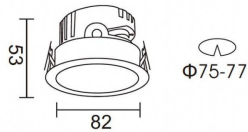

PRO-DR

Lavov downlight from the family PRO-DR with a power of 7W and an optics 36 degrees . CCT 4000K. With a total lumen output of 518lm and a luminous efficiency of 74lm/W.ON/OFF driver. Made in die cast aluminum and finished in Silver color.

Item code	86.D025.0431.03
Product type	Indoor
Category	Downlights
Family	PRO-D
Subfamily	PRO-DR
Pictograms	

Scheme

Product	
Real power (W)	7
Real luminous flux (Lm)	518
Luminous efficiency (Lm/W)	74
Beam angle (°)	36
Life time (h)	50000 h L80B10
IP	20
Electrical class insulation	Clas II
Colour	Silver
Control gear included	Yes
Control gear	ON/OFF
Flicker Free	Yes
Light source	LED
Type of LED	COB
Colour temperature (K)	4000
Colour consistency (SDCM)	SDCM<3
CRI	90