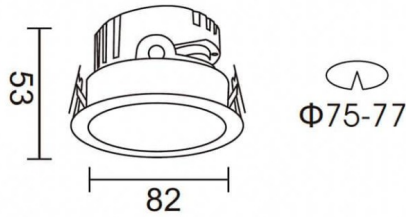

PRO-DR

Lavov downlight from the family PRO-DR with a power of 7W and an optics 36 degrees . CCT 4000K. With a total lumen output of 518lm and a luminous efficiency of 74lm/W.ON/OFF driver. Made in die cast aluminum and finished in Silver color.

Item code	86.D025.0431.03
Product type	Indoor
Category	Downlights
Family	PRO-D
Subfamily	PRO-DR
Pictograms	

Scheme

Product	
Real power (W)	7
Real luminous flux (Lm)	518
Luminous efficiency (Lm/W)	74
Beam angle (º)	36
Life time (h)	50000 h L80B10
IP	20
Electrical class insulation	Clas II
Colour	Silver
Control gear included	Yes
Control gear	ON/OFF
Flicker Free	Yes
Light source	LED
Type of LED	COB
Colour temperature (K)	4000
Colour consistency (SDCM)	SDCM<3
CRI	90