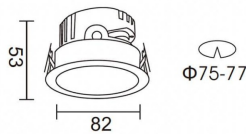

PRO-DR

Lavov downlight from the family PRO-DR with a power of 7W and an optics 36 degrees . CCT 4000K. With a total lumen output of 518lm and a luminous efficiency of 74lm/W.DALI driver. Made in die cast aluminum and finished in White color.

Item code	86.D025.0433.01
Product type	Indoor
Category	Downlights
Family	PRO-D
Subfamily	PRO-DR
Pictograms	

Scheme

Photometry

Product	
Real power (W)	7
Real luminous flux (Lm)	518
Luminous efficiency (Lm/W)	74
Beam angle (°)	36
Life time (h)	50000 h L80B10
IP	20
Electrical class insulation	Clas II
Colour	White
Control gear included	Yes
Control gear	DALI
Flicker Free	Yes
Light source	LED
Type of LED	COB
Colour temperature (K)	4000
Colour consistency (SDCM)	SDCM<3
CRI	90