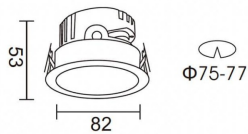

PRO-DR

Lavov downlight from the family PRO-DR with a power of 7W and an optics 36 degrees . CCT 4000K. With a total lumen output of 518lm and a luminous efficiency of 74lm/W.DALI driver. Made in die cast aluminum and finished in White color.

Item code	86.D025.0433.01
Product type	Indoor
Category	Downlights
Family	PRO-D
Subfamily	PRO-DR
Pictograms	

Scheme

Product

Real power (W)	7
Real luminous flux (Lm)	518
Luminous efficiency (Lm/W)	74
Beam angle (°)	36
Life time (h)	50000 h L80B10
IP	20
Electrical class insulation	Clas II
Colour	White
Control gear included	Yes
Control gear	DALI
Flicker Free	Yes
Light source	LED
Type of LED	COB
Colour temperature (K)	4000
Colour consistency (SDCM)	SDCM<3
CRI	90