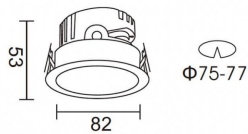

### PRO-DR

Lavov downlight from the family PRO-DR with a power of 7W and an optics 36 degrees . CCT 4000K. With a total lumen output of 518lm and a luminous efficiency of 74lm/W.DALI driver. Made in die cast aluminum and finished in White color.

### Photometry

Product	
Real power (W)	7
Real luminous flux (Lm)	518
Luminous efficiency (Lm/W)	74
Beam angle (°)	36
Life time (h)	50000 h L80B10
IP	20
Electrical class insulation	Clas II
Colour	White
Control gear included	Yes
Control gear	DALI
Flicker Free	Yes
Light source	LED
Type of LED	COB
Colour temperature (K)	4000
Colour consistency (SDCM)	SDCM<3
CRI	90