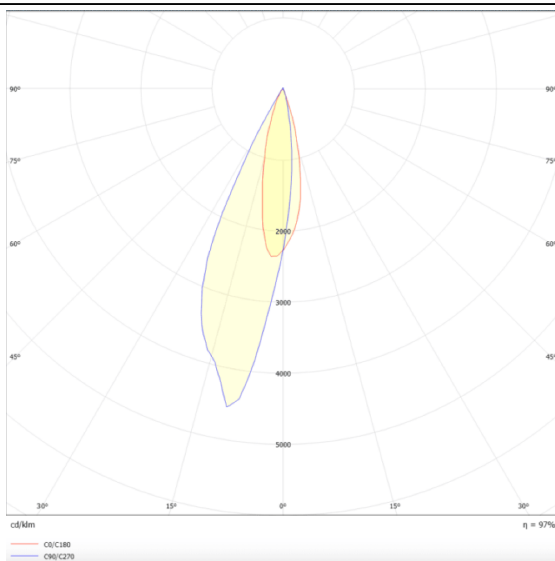

Photometry

Item code	86.D025.0433.01
Product type	Indoor
Category	Downlights
Family	PRO-D
Subfamily	PRO-DR
Pictograms	

Product	
Real power (W)	7
Real luminous flux (Lm)	518
Luminous efficiency (Lm/W)	74
Beam angle (&ordm;)	36
Life time (h)	50000 h L80B10
IP	20
Electrical class insulation	Clas II
Colour	White
Control gear included	Yes
Control gear	DALI
Flicker Free	Yes
Light source	LED
Type of LED	COB
Colour temperature (K)	4000
Colour consistency (SDCM)	SDCM<3
CRI	90