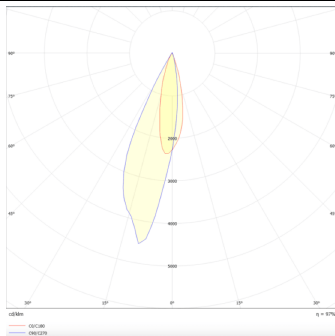

### PRO-DR

Lavov downlight from the family PRO-DR with a power of 7W and an optics 36 degrees . CCT 4000K. With a total lumen output of 518lm and a luminous efficiency of 74lm/W.DALI driver. Made in die cast aluminum and finished in White color.

### Photometry

Product	
Real power (W)	7
Real luminous flux (Lm)	518
Luminous efficiency (Lm/W)	74
Beam angle (°)	36
Life time (h)	50000 h L80B10
IP	20
Electrical class insulation	Clas II
Colour	White
Control gear included	Yes
Control gear	DALI
Flicker Free	Yes
Light source	LED
Type of LED	COB
Colour temperature (K)	4000
Colour consistency (SDCM)	SDCM<3
CRI	90