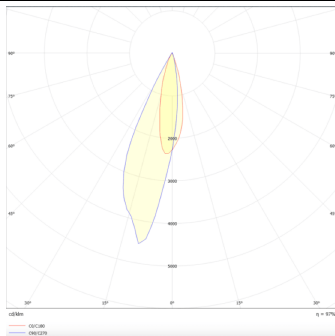

Scheme

Photometry