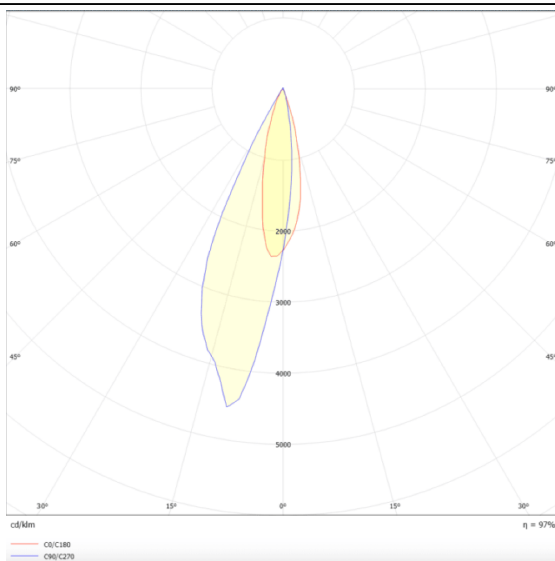

### PRO-DR

Lavov downlight from the family PRO-DR with a power of 7W and an optics 36 degrees . CCT 4000K. With a total lumen output of 518lm and a luminous efficiency of 74lm/W.DALI driver. Made in die cast aluminum and finished in White color.

### Scheme

### Photometry

Item code	86.D025.0433.01
Product type	Indoor
Category	Downlights
Family	PRO-D
Subfamily	PRO-DR
Pictograms	

Product	
Real power (W)	7
Real luminous flux (Lm)	518
Luminous efficiency (Lm/W)	74
Beam angle (&ordm;)	36
Life time (h)	50000 h L80B10
IP	20
Electrical class insulation	Clas II
Colour	White
Control gear included	Yes
Control gear	DALI
Flicker Free	Yes
Light source	LED
Type of LED	COB
Colour temperature (K)	4000
Colour consistency (SDCM)	SDCM<3
CRI	90