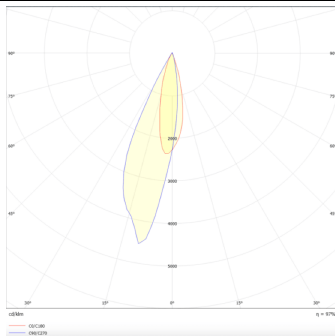

**PRO-DR**

Lavov downlight from the family PRO-DR with a power of 7W and an optics 36 degrees . CCT 4000K. With a total lumen output of 518lm and a luminous efficiency of 74lm/W.DALI driver. Made in die cast aluminum and finished in Black color.

Item code	86.D025.0433.02
Product type	Indoor
Category	Downlights
Family	PRO-D
Subfamily	PRO-DR
Pictograms	

Scheme**Photometry**

Product	
Real power (W)	7
Real luminous flux (Lm)	518
Luminous efficiency (Lm/W)	74
Beam angle (°)	36
Life time (h)	50000 h L80B10
IP	20
Electrical class insulation	Clas II
Colour	Black
Control gear included	Yes
Control gear	DALI
Flicker Free	Yes
Light source	LED
Type of LED	COB
Colour temperature (K)	4000
Colour consistency (SDCM)	SDCM<3
CRI	90