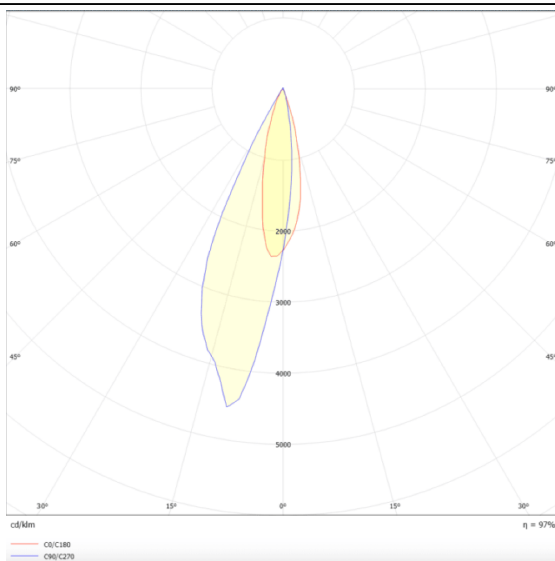

### PRO-DR

Lavov downlight from the family PRO-DR with a power of 7W and an optics 36 degrees . CCT 4000K. With a total lumen output of 518lm and a luminous efficiency of 74lm/W.DALI driver. Made in die cast aluminum and finished in Black color.

### Scheme

### Photometry

Item code	86.D025.0433.02
Product type	Indoor
Category	Downlights
Family	PRO-D
Subfamily	PRO-DR
Pictograms	

Product	
Real power (W)	7
Real luminous flux (Lm)	518
Luminous efficiency (Lm/W)	74
Beam angle (°)	36
Life time (h)	50000 h L80B10
IP	20
Electrical class insulation	Clas II
Colour	Black
Control gear included	Yes
Control gear	DALI
Flicker Free	Yes
Light source	LED
Type of LED	COB
Colour temperature (K)	4000
Colour consistency (SDCM)	SDCM3
CRI	90