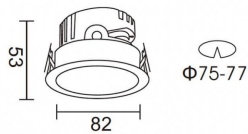

### PRO-DR

Lavov downlight from the family PRO-DR with a power of 7W and an optics 36 degrees . CCT 4000K. With a total lumen output of 518lm and a luminous efficiency of 74lm/W.DALI driver. Made in die cast aluminum and finished in Black color.

### Photometry

<b>Product</b>	
<b>Real power (W)</b>	<b>7</b>
<b>Real luminous flux (Lm)</b>	<b>518</b>
<b>Luminous efficiency (Lm/W)</b>	<b>74</b>
<b>Beam angle (°)</b>	<b>36</b>
<b>Life time (h)</b>	<b>50000 h L80B10</b>
<b>IP</b>	<b>20</b>
<b>Electrical class insulation</b>	<b>Clas II</b>
<b>Colour</b>	<b>Black</b>
<b>Control gear included</b>	<b>Yes</b>
<b>Control gear</b>	<b>DALI</b>
<b>Flicker Free</b>	<b>Yes</b>
<b>Light source</b>	<b>LED</b>
<b>Type of LED</b>	<b>COB</b>
<b>Colour temperature (K)</b>	<b>4000</b>
<b>Colour consistency (SDCM)</b>	<b>SDCM&lt;3</b>
<b>CRI</b>	<b>90</b>