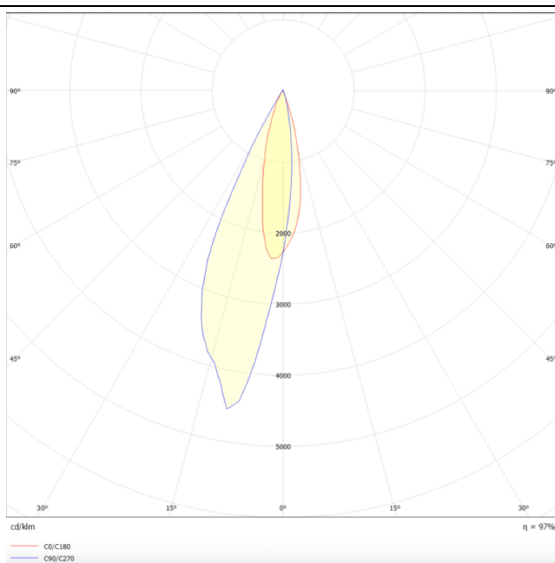

PRO-DR

Lavov downlight from the family PRO-DR with a power of 7W and an optics 36 degrees . CCT 4000K. With a total lumen output of 518lm and a luminous efficiency of 74lm/W.DALI driver. Made in die cast aluminum and finished in Black color.

Scheme

Photometry

Item code	86.D025.0433.02
Product type	Indoor
Category	Downlights
Family	PRO-D
Subfamily	PRO-DR
Pictograms	

Product	
Real power (W)	7
Real luminous flux (Lm)	518
Luminous efficiency (Lm/W)	74
Beam angle (º)	36
Life time (h)	50000 h L80B10
IP	20
Electrical class insulation	Clas II
Colour	Black
Control gear included	Yes
Control gear	DALI
Flicker Free	Yes
Light source	LED
Type of LED	COB
Colour temperature (K)	4000
Colour consistency (SDCM)	SDCM<3
CRI	90