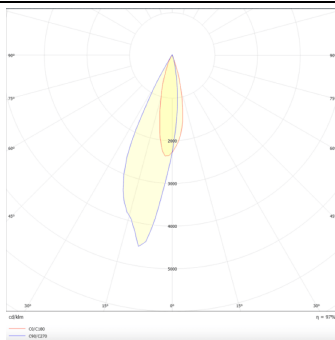

### PRO-DR

Lavov downlight from the family PRO-DR with a power of 7W and an optics 36 degrees . CCT 4000K. With a total lumen output of 518lm and a luminous efficiency of 74lm/W.DALI driver. Made in die cast aluminum and finished in Black color.

### Photometry

<b>Product</b>	
<b>Real power (W)</b>	<b>7</b>
<b>Real luminous flux (Lm)</b>	<b>518</b>
<b>Luminous efficiency (Lm/W)</b>	<b>74</b>
<b>Beam angle (°)</b>	<b>36</b>
<b>Life time (h)</b>	<b>50000 h L80B10</b>
<b>IP</b>	<b>20</b>
<b>Electrical class insulation</b>	<b>Clas II</b>
<b>Colour</b>	<b>Black</b>
<b>Control gear included</b>	<b>Yes</b>
<b>Control gear</b>	<b>DALI</b>
<b>Flicker Free</b>	<b>Yes</b>
<b>Light source</b>	<b>LED</b>
<b>Type of LED</b>	<b>COB</b>
<b>Colour temperature (K)</b>	<b>4000</b>
<b>Colour consistency (SDCM)</b>	<b>SDCM&lt;3</b>
<b>CRI</b>	<b>90</b>