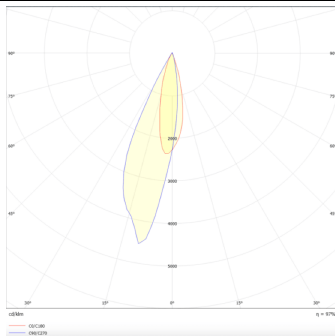

PRO-DR

Lavov downlight from the family PRO-DR with a power of 7W and an optics 36 degrees . CCT 4000K. With a total lumen output of 518lm and a luminous efficiency of 74lm/W.DALI driver. Made in die cast aluminum and finished in Black color.

Item code	86.D025.0433.02
Product type	Indoor
Category	Downlights
Family	PRO-D
Subfamily	PRO-DR
Pictograms	

Scheme

Photometry

Product	
Real power (W)	7
Real luminous flux (Lm)	518
Luminous efficiency (Lm/W)	74
Beam angle (°)	36
Life time (h)	50000 h L80B10
IP	20
Electrical class insulation	Clas II
Colour	Black
Control gear included	Yes
Control gear	DALI
Flicker Free	Yes
Light source	LED
Type of LED	COB
Colour temperature (K)	4000
Colour consistency (SDCM)	SDCM<3
CRI	90