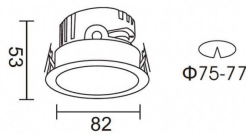

PRO-DR

Lavov downlight from the family PRO-DR with a power of 7W and an optics 36 degrees . CCT 4000K. With a total lumen output of 518lm and a luminous efficiency of 74lm/W.DALI driver. Made in die cast aluminum and finished in Silver color.

Item code	86.D025.0433.03
Product type	Indoor
Category	Downlights
Family	PRO-D
Subfamily	PRO-DR
Pictograms	

Scheme

Photometry

Product	
Real power (W)	7
Real luminous flux (Lm)	518
Luminous efficiency (Lm/W)	74
Beam angle (°)	36
Life time (h)	50000 h L80B10
IP	20
Electrical class insulation	Clas II
Colour	Silver
Control gear included	Yes
Control gear	DALI
Flicker Free	Yes
Light source	LED
Type of LED	COB
Colour temperature (K)	4000
Colour consistency (SDCM)	SDCM<3
CRI	90