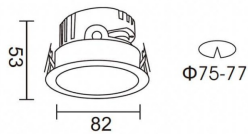

### PRO-DR

Lavov downlight from the family PRO-DR with a power of 7W and an optics 36 degrees . CCT 4000K. With a total lumen output of 518lm and a luminous efficiency of 74lm/W.DALI driver. Made in die cast aluminum and finished in Silver color.

### Photometry

Product	
Real power (W)	7
Real luminous flux (Lm)	518
Luminous efficiency (Lm/W)	74
Beam angle (°)	36
Life time (h)	50000 h L80B10
IP	20
Electrical class insulation	Clas II
Colour	Silver
Control gear included	Yes
Control gear	DALI
Flicker Free	Yes
Light source	LED
Type of LED	COB
Colour temperature (K)	4000
Colour consistency (SDCM)	SDCM<3
CRI	90