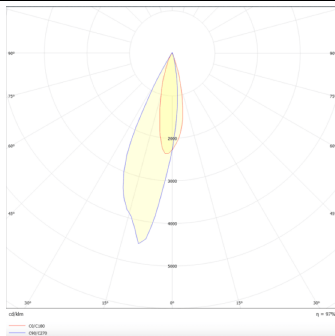

PRO-DR

Lavov downlight from the family PRO-DR with a power of 7W and an optics 36 degrees . CCT 4000K. With a total lumen output of 518lm and a luminous efficiency of 74lm/W.DALI driver. Made in die cast aluminum and finished in Silver color.

Item code	86.D025.0433.03
Product type	Indoor
Category	Downlights
Family	PRO-D
Subfamily	PRO-DR
Pictograms	

Scheme

Photometry

Product	
Real power (W)	7
Real luminous flux (Lm)	518
Luminous efficiency (Lm/W)	74
Beam angle (°)	36
Life time (h)	50000 h L80B10
IP	20
Electrical class insulation	Clas II
Colour	Silver
Control gear included	Yes
Control gear	DALI
Flicker Free	Yes
Light source	LED
Type of LED	COB
Colour temperature (K)	4000
Colour consistency (SDCM)	SDCM<3
CRI	90