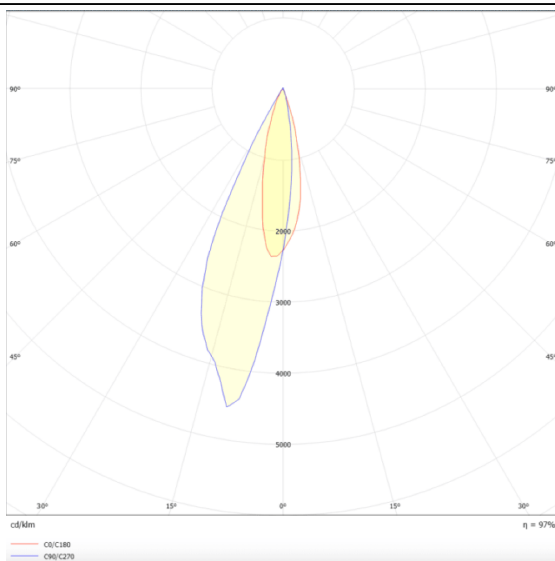

PRO-DR

Lavov downlight from the family PRO-DR with a power of 7W and an optics 36 degrees . CCT 4000K. With a total lumen output of 518lm and a luminous efficiency of 74lm/W.DALI driver. Made in die cast aluminum and finished in Silver color.

Scheme

Photometry

Item code	86.D025.0433.03
Product type	Indoor
Category	Downlights
Family	PRO-D
Subfamily	PRO-DR
Pictograms	

Product	
Real power (W)	7
Real luminous flux (Lm)	518
Luminous efficiency (Lm/W)	74
Beam angle (°)	36
Life time (h)	50000 h L80B10
IP	20
Electrical class insulation	Clas II
Colour	Silver
Control gear included	Yes
Control gear	DALI
Flicker Free	Yes
Light source	LED
Type of LED	COB
Colour temperature (K)	4000
Colour consistency (SDCM)	SDCM3
CRI	90