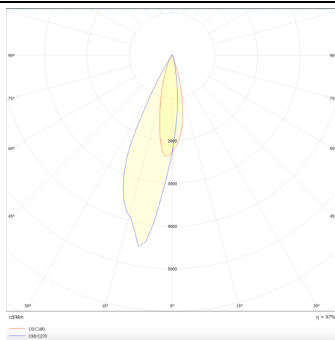

### PRO-DR

Lavov downlight from the family PRO-DR with a power of 7W and an optics 36 degrees . CCT 4000K. With a total lumen output of 518lm and a luminous efficiency of 74lm/W.DALI driver. Made in die cast aluminum and finished in Silver color.

### Photometry

Product	
Real power (W)	7
Real luminous flux (Lm)	518
Luminous efficiency (Lm/W)	74
Beam angle (°)	36
Life time (h)	50000 h L80B10
IP	20
Electrical class insulation	Clas II
Colour	Silver
Control gear included	Yes
Control gear	DALI
Flicker Free	Yes
Light source	LED
Type of LED	COB
Colour temperature (K)	4000
Colour consistency (SDCM)	SDCM<3
CRI	90