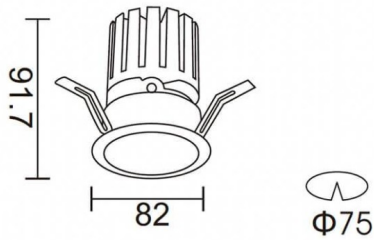

PRO-DR

Lavov downlight from the family PRO-DR with a power of 12,2W and an optics 12 degrees . CCT 3000K. With a total lumen output of 787,5lm and a luminous efficiency of 64,56lm/W.ON/OFF driver. Made in die cast aluminum and finished in White color.

Item code	86.D025.1311.01
Product type	Indoor
Category	Downlights
Family	PRO-D
Subfamily	PRO-DR
Pictograms	

Scheme

Product	
Real power (W)	12.2
Real luminous flux (Lm)	787.5
Luminous efficiency (Lm/W)	64.56
Beam angle (º)	12
Life time (h)	50000 h L80B10
IP	20
Electrical class insulation	Clas II
Colour	White
Control gear included	Yes
Control gear	ON/OFF
Flicker Free	Yes
Light source	LED
Type of LED	COB
Colour temperature (K)	3000
Colour consistency (SDCM)	SDCM<3
CRI	90