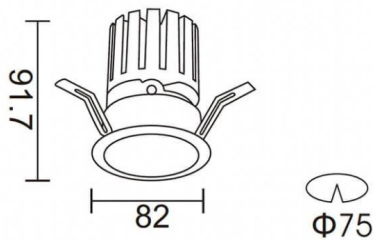

**PRO-DR**

Lavov downlight from the family PRO-DR with a power of 12,2W and an optics 12 degrees . CCT 3000K. With a total lumen output of 787,5lm and a luminous efficiency of 64,56lm/W.ON/OFF driver. Made in die cast aluminum and finished in White color.

Item code	86.D025.1311.01
Product type	Indoor
Category	Downlights
Family	PRO-D
Subfamily	PRO-DR
Pictograms	

Scheme

Product	
Real power (W)	12.2
Real luminous flux (Lm)	787.5
Luminous efficiency (Lm/W)	64.56
Beam angle (°)	12
Life time (h)	50000 h L80B10
IP	20
Electrical class insulation	Clas II
Colour	White
Control gear included	Yes
Control gear	ON/OFF
Flicker Free	Yes
Light source	LED
Type of LED	COB
Colour temperature (K)	3000
Colour consistency (SDCM)	SDCM3
CRI	90