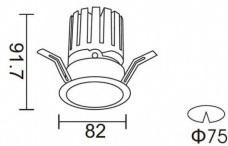

**PRO-DR**

Lavov downlight from the family PRO-DR with a power of 12,2W and an optics 12 degrees . CCT 3000K. With a total lumen output of 787,5lm and a luminous efficiency of 64,56lm/W.ON/OFF driver. Made in die cast aluminum and finished in White color.

<b>Item code</b>	<b>86.D025.1311.01</b>
<b>Product type</b>	<b>Indoor</b>
<b>Category</b>	<b>Downlights</b>
<b>Family</b>	<b>PRO-D</b>
<b>Subfamily</b>	<b>PRO-DR</b>
<b>Pictograms</b>	

**Scheme**

<b>Product</b>	
<b>Real power (W)</b>	<b>12.2</b>
<b>Real luminous flux (Lm)</b>	<b>787.5</b>
<b>Luminous efficiency (Lm/W)</b>	<b>64.56</b>
<b>Beam angle (°)</b>	<b>12</b>
<b>Life time (h)</b>	<b>50000 h L80B10</b>
<b>IP</b>	<b>20</b>
<b>Electrical class insulation</b>	<b>Clas II</b>
<b>Colour</b>	<b>White</b>
<b>Control gear included</b>	<b>Yes</b>
<b>Control gear</b>	<b>ON/OFF</b>
<b>Flicker Free</b>	<b>Yes</b>
<b>Light source</b>	<b>LED</b>
<b>Type of LED</b>	<b>COB</b>
<b>Colour temperature (K)</b>	<b>3000</b>
<b>Colour consistency (SDCM)</b>	<b>SDCM&lt;3</b>
<b>CRI</b>	<b>90</b>