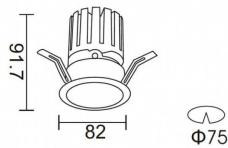

### PRO-DR

Lavov downlight from the family PRO-DR with a power of 12,2W and an optics 12 degrees . CCT 3000K. With a total lumen output of 787,5lm and a luminous efficiency of 64,56lm/W.ON/OFF driver. Made in die cast aluminum and finished in White color.

### Scheme

Product	
Real power (W)	12.2
Real luminous flux (Lm)	787.5
Luminous efficiency (Lm/W)	64.56
Beam angle (°)	12
Life time (h)	50000 h L80B10
IP	20
Electrical class insulation	Clas II
Colour	White
Control gear included	Yes
Control gear	ON/OFF
Flicker Free	Yes
Light source	LED
Type of LED	COB
Colour temperature (K)	3000
Colour consistency (SDCM)	SDCM<3
CRI	90