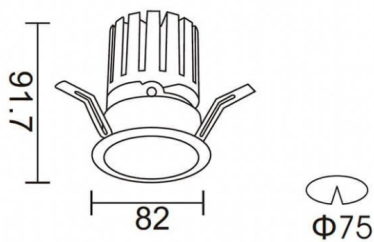

PRO-DR

Lavov downlight from the family PRO-DR with a power of 12,2W and an optics 12 degrees . CCT 3000K. With a total lumen output of 787,5lm and a luminous efficiency of 64,56lm/W.ON/OFF driver. Made in die cast aluminum and finished in Black color.

Item code	86.D025.1311.02
Product type	Indoor
Category	Downlights
Family	PRO-D
Subfamily	PRO-DR
Pictograms	

Scheme

Product	
Real power (W)	12.2
Real luminous flux (Lm)	787.5
Luminous efficiency (Lm/W)	64.56
Beam angle (º)	12
Life time (h)	50000 h L80B10
IP	20
Electrical class insulation	Clas II
Colour	Black
Control gear included	Yes
Control gear	ON/OFF
Flicker Free	Yes
Light source	LED
Type of LED	COB
Colour temperature (K)	3000
Colour consistency (SDCM)	SDCM<3
CRI	90