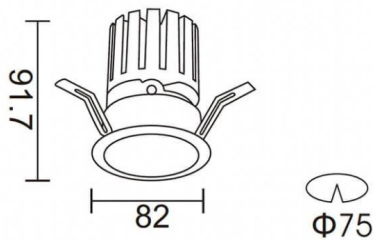

### PRO-DR

Lavov downlight from the family PRO-DR with a power of 12,2W and an optics 12 degrees . CCT 3000K. With a total lumen output of 787,5lm and a luminous efficiency of 64,56lm/W.ON/OFF driver. Made in die cast aluminum and finished in Black color.

### Scheme

Product	
Real power (W)	12.2
Real luminous flux (Lm)	787.5
Luminous efficiency (Lm/W)	64.56
Beam angle (°)	12
Life time (h)	50000 h L80B10
IP	20
Electrical class insulation	Clas II
Colour	Black
Control gear included	Yes
Control gear	ON/OFF
Flicker Free	Yes
Light source	LED
Type of LED	COB
Colour temperature (K)	3000
Colour consistency (SDCM)	SDCM3
CRI	90