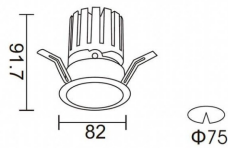

PRO-DR

Lavov downlight from the family PRO-DR with a power of 12,2W and an optics 12 degrees . CCT 3000K. With a total lumen output of 787,5lm and a luminous efficiency of 64,56lm/W.ON/OFF driver. Made in die cast aluminum and finished in Black color.

Item code	86.D025.1311.02
Product type	Indoor
Category	Downlights
Family	PRO-D
Subfamily	PRO-DR
Pictograms	

Scheme

Product	
Real power (W)	12.2
Real luminous flux (Lm)	787.5
Luminous efficiency (Lm/W)	64.56
Beam angle (°)	12
Life time (h)	50000 h L80B10
IP	20
Electrical class insulation	Clas II
Colour	Black
Control gear included	Yes
Control gear	ON/OFF
Flicker Free	Yes
Light source	LED
Type of LED	COB
Colour temperature (K)	3000
Colour consistency (SDCM)	SDCM<3
CRI	90