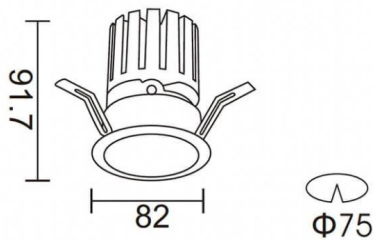

PRO-DR

Lavov downlight from the family PRO-DR with a power of 12,2W and an optics 12 degrees . CCT 3000K. With a total lumen output of 787,5lm and a luminous efficiency of 64,56lm/W.ON/OFF driver. Made in die cast aluminum and finished in Black color.

Item code	86.D025.1311.02
Product type	Indoor
Category	Downlights
Family	PRO-D
Subfamily	PRO-DR
Pictograms	

Scheme

Product	
Real power (W)	12.2
Real luminous flux (Lm)	787.5
Luminous efficiency (Lm/W)	64.56
Beam angle (°)	12
Life time (h)	50000 h L80B10
IP	20
Electrical class insulation	Clas II
Colour	Black
Control gear included	Yes
Control gear	ON/OFF
Flicker Free	Yes
Light source	LED
Type of LED	COB
Colour temperature (K)	3000
Colour consistency (SDCM)	SDCM3
CRI	90