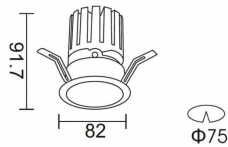

**PRO-D**

Lavov downlight from the family PRO-D with a power of 12,2W and an optics 12 degrees . CCT 3000K. With a total lumen output of 787,5lm and a luminous efficiency of 64,56lm/W.ON/OFF driver. Made in die cast aluminum and finished in Black color.

<b>Item code</b>	<b>86.D025.1311.02</b>
<b>Product type</b>	<b>Indoor</b>
<b>Category</b>	<b>Downlights</b>
<b>Family</b>	<b>PRO-D</b>
<b>Subfamily</b>	<b>PRO-D</b>
<b>Pictograms</b>	

**Dimensions**

**Product dimensions (mm)**    **φ82\*91.7**

**Scheme****Product**

<b>Real power (W)</b>	<b>12.2</b>
<b>Real luminous flux (Lm)</b>	<b>787.5</b>
<b>Luminous efficiency (Lm/W)</b>	<b>64.56</b>
<b>Beam angle (°)</b>	<b>12</b>
<b>Life time (h)</b>	<b>50000 h L80B10</b>
<b>IP</b>	<b>20</b>
<b>Electrical class insulation</b>	<b>Clas II</b>
<b>Colour</b>	<b>Black</b>
<b>Control gear included</b>	<b>Yes</b>
<b>Control gear</b>	<b>ON/OFF</b>
<b>Flicker Free</b>	<b>Yes</b>
<b>Light source</b>	<b>LED</b>
<b>Type of LED</b>	<b>COB</b>
<b>Colour temperature (K)</b>	<b>3000</b>
<b>Colour consistency (SDCM)</b>	<b>SDCM&lt;3</b>
<b>CRI</b>	<b>90</b>