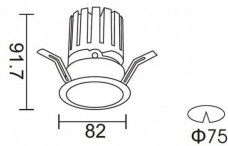

Scheme

Product	
Real power (W)	12.2
Real luminous flux (Lm)	787.5
Luminous efficiency (Lm/W)	64.56
Beam angle (°)	12
Life time (h)	50000 h L80B10
IP	20
Electrical class insulation	Clas II
Colour	Silver
Control gear included	Yes
Control gear	ON/OFF
Flicker Free	Yes
Light source	LED
Type of LED	COB
Colour temperature (K)	3000
Colour consistency (SDCM)	SDCM<3
CRI	90