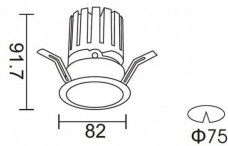

### PRO-DR

Lavov downlight from the family PRO-DR with a power of 12,2W and an optics 12 degrees . CCT 3000K. With a total lumen output of 787,5lm and a luminous efficiency of 64,56lm/W.ON/OFF driver. Made in die cast aluminum and finished in Silver color.

### Scheme

<b>Product</b>	
<b>Real power (W)</b>	<b>12.2</b>
<b>Real luminous flux (Lm)</b>	<b>787.5</b>
<b>Luminous efficiency (Lm/W)</b>	<b>64.56</b>
<b>Beam angle (°)</b>	<b>12</b>
<b>Life time (h)</b>	<b>50000 h L80B10</b>
<b>IP</b>	<b>20</b>
<b>Electrical class insulation</b>	<b>Clas II</b>
<b>Colour</b>	<b>Silver</b>
<b>Control gear included</b>	<b>Yes</b>
<b>Control gear</b>	<b>ON/OFF</b>
<b>Flicker Free</b>	<b>Yes</b>
<b>Light source</b>	<b>LED</b>
<b>Type of LED</b>	<b>COB</b>
<b>Colour temperature (K)</b>	<b>3000</b>
<b>Colour consistency (SDCM)</b>	<b>SDCM&lt;3</b>
<b>CRI</b>	<b>90</b>