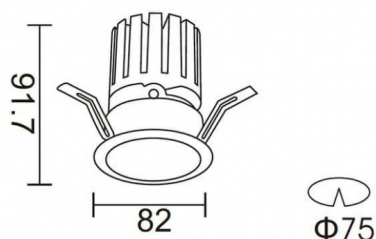

PRO-DR

Lavov downlight from the family PRO-DR with a power of 12,2W and an optics 12 degrees . CCT 3000K. With a total lumen output of 787,5lm and a luminous efficiency of 64,56lm/W.ON/OFF driver. Made in die cast aluminum and finished in Silver color.

Item code	86.D025.1311.03
Product type	Indoor
Category	Downlights
Family	PRO-D
Subfamily	PRO-DR
Pictograms	

Scheme

Product	
Real power (W)	12.2
Real luminous flux (Lm)	787.5
Luminous efficiency (Lm/W)	64.56
Beam angle (º)	12
Life time (h)	50000 h L80B10
IP	20
Electrical class insulation	Clas II
Colour	Silver
Control gear included	Yes
Control gear	ON/OFF
Flicker Free	Yes
Light source	LED
Type of LED	COB
Colour temperature (K)	3000
Colour consistency (SDCM)	SDCM<3
CRI	90