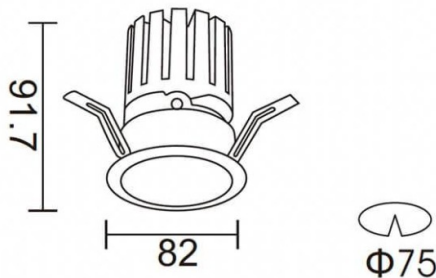

### PRO-DR

Lavov downlight from the family PRO-DR with a power of 12,2W and an optics 12 degrees . CCT 3000K. With a total lumen output of 787,5lm and a luminous efficiency of 64,56lm/W.ON/OFF driver. Made in die cast aluminum and finished in Silver color.

### Scheme

<b>Product</b>	
<b>Real power (W)</b>	<b>12.2</b>
<b>Real luminous flux (Lm)</b>	<b>787.5</b>
<b>Luminous efficiency (Lm/W)</b>	<b>64.56</b>
<b>Beam angle (°)</b>	<b>12</b>
<b>Life time (h)</b>	<b>50000 h L80B10</b>
<b>IP</b>	<b>20</b>
<b>Electrical class insulation</b>	<b>Clas II</b>
<b>Colour</b>	<b>Silver</b>
<b>Control gear included</b>	<b>Yes</b>
<b>Control gear</b>	<b>ON/OFF</b>
<b>Flicker Free</b>	<b>Yes</b>
<b>Light source</b>	<b>LED</b>
<b>Type of LED</b>	<b>COB</b>
<b>Colour temperature (K)</b>	<b>3000</b>
<b>Colour consistency (SDCM)</b>	<b>SDCM&lt;3</b>
<b>CRI</b>	<b>90</b>