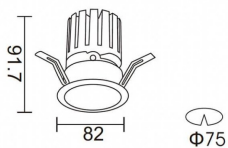

### PRO-DR

Lavov downlight from the family PRO-DR with a power of 12,2W and an optics 12 degrees . CCT 3000K. With a total lumen output of 787,5lm and a luminous efficiency of 64,56lm/W.ON/OFF driver. Made in die cast aluminum and finished in Silver color.

### Scheme

<b>Product</b>	
<b>Real power (W)</b>	<b>12.2</b>
<b>Real luminous flux (Lm)</b>	<b>787.5</b>
<b>Luminous efficiency (Lm/W)</b>	<b>64.56</b>
<b>Beam angle (°)</b>	<b>12</b>
<b>Life time (h)</b>	<b>50000 h L80B10</b>
<b>IP</b>	<b>20</b>
<b>Electrical class insulation</b>	<b>Clas II</b>
<b>Colour</b>	<b>Silver</b>
<b>Control gear included</b>	<b>Yes</b>
<b>Control gear</b>	<b>ON/OFF</b>
<b>Flicker Free</b>	<b>Yes</b>
<b>Light source</b>	<b>LED</b>
<b>Type of LED</b>	<b>COB</b>
<b>Colour temperature (K)</b>	<b>3000</b>
<b>Colour consistency (SDCM)</b>	<b>SDCM&lt;3</b>
<b>CRI</b>	<b>90</b>