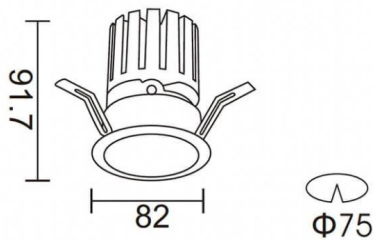

PRO-DR

Lavov downlight from the family PRO-DR with a power of 12,2W and an optics 12 degrees . CCT 3000K. With a total lumen output of 787,5lm and a luminous efficiency of 64,56lm/W.ON/OFF driver. Made in die cast aluminum and finished in Silver color.

Item code	86.D025.1311.03
Product type	Indoor
Category	Downlights
Family	PRO-D
Subfamily	PRO-DR
Pictograms	

Scheme

Product	
Real power (W)	12.2
Real luminous flux (Lm)	787.5
Luminous efficiency (Lm/W)	64.56
Beam angle (°)	12
Life time (h)	50000 h L80B10
IP	20
Electrical class insulation	Clas II
Colour	Silver
Control gear included	Yes
Control gear	ON/OFF
Flicker Free	Yes
Light source	LED
Type of LED	COB
Colour temperature (K)	3000
Colour consistency (SDCM)	SDCM3
CRI	90