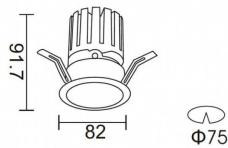

### PRO-DR

Lavov downlight from the family PRO-DR with a power of 12,2W and an optics 12 degrees . CCT 3000K. With a total lumen output of 787,5lm and a luminous efficiency of 64,56lm/W.DALI driver. Made in die cast aluminum and finished in White color.

### Photometry

Product	
Real power (W)	12.2
Real luminous flux (Lm)	787.5
Luminous efficiency (Lm/W)	64.56
Beam angle (°)	12
Life time (h)	50000 h L80B10
IP	20
Electrical class insulation	Clas II
Colour	White
Control gear included	Yes
Control gear	DALI
Flicker Free	Yes
Light source	LED
Type of LED	COB
Colour temperature (K)	3000
Colour consistency (SDCM)	SDCM<3
CRI	90