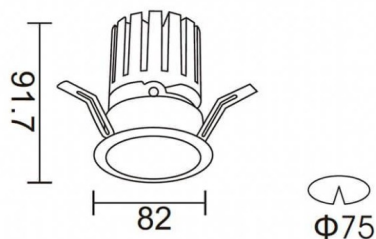

PRO-DR

Lavov downlight from the family PRO-DR with a power of 12,2W and an optics 12 degrees . CCT 3000K. With a total lumen output of 787,5lm and a luminous efficiency of 64,56lm/W.DALI driver. Made in die cast aluminum and finished in White color.

Scheme

Photometry

Item code	86.D025.1313.01
Product type	Indoor
Category	Downlights
Family	PRO-D
Subfamily	PRO-DR
Pictograms	

Product	
Real power (W)	12.2
Real luminous flux (Lm)	787.5
Luminous efficiency (Lm/W)	64.56
Beam angle (º)	12
Life time (h)	50000 h L80B10
IP	20
Electrical class insulation	Clas II
Colour	White
Control gear included	Yes
Control gear	DALI
Flicker Free	Yes
Light source	LED
Type of LED	COB
Colour temperature (K)	3000
Colour consistency (SDCM)	SDCM<3
CRI	90