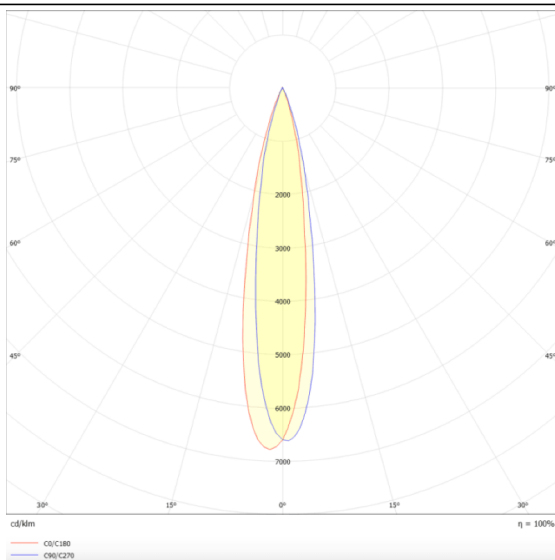

PRO-DR

Lavov downlight from the family PRO-DR with a power of 12,2W and an optics 12 degrees . CCT 3000K. With a total lumen output of 787,5lm and a luminous efficiency of 64,56lm/W.DALI driver. Made in die cast aluminum and finished in White color.

Scheme

Photometry

Item code	86.D025.1313.01
Product type	Indoor
Category	Downlights
Family	PRO-D
Subfamily	PRO-DR
Pictograms	

Product	
Real power (W)	12.2
Real luminous flux (Lm)	787.5
Luminous efficiency (Lm/W)	64.56
Beam angle (º)	12
Life time (h)	50000 h L80B10
IP	20
Electrical class insulation	Clas II
Colour	White
Control gear included	Yes
Control gear	DALI
Flicker Free	Yes
Light source	LED
Type of LED	COB
Colour temperature (K)	3000
Colour consistency (SDCM)	SDCM<3
CRI	90