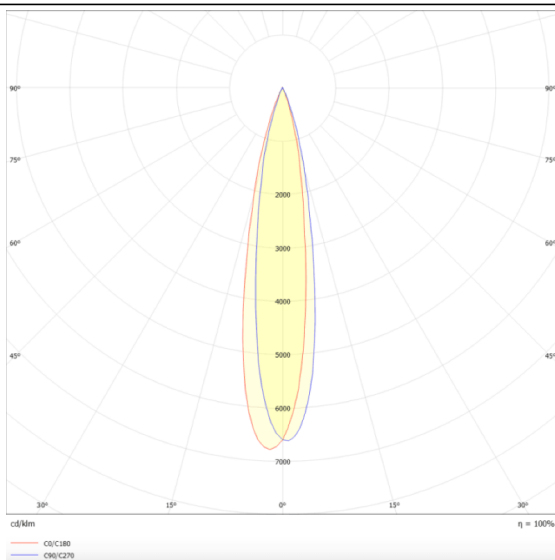

### PRO-DR

Lavov downlight from the family PRO-DR with a power of 12,2W and an optics 12 degrees . CCT 3000K. With a total lumen output of 787,5lm and a luminous efficiency of 64,56lm/W.DALI driver. Made in die cast aluminum and finished in White color.

### Scheme

### Photometry

Item code	86.D025.1313.01
Product type	Indoor
Category	Downlights
Family	PRO-D
Subfamily	PRO-DR
Pictograms	

Product	
Real power (W)	12.2
Real luminous flux (Lm)	787.5
Luminous efficiency (Lm/W)	64.56
Beam angle (°)	12
Life time (h)	50000 h L80B10
IP	20
Electrical class insulation	Clas II
Colour	White
Control gear included	Yes
Control gear	DALI
Flicker Free	Yes
Light source	LED
Type of LED	COB
Colour temperature (K)	3000
Colour consistency (SDCM)	SDCM3
CRI	90