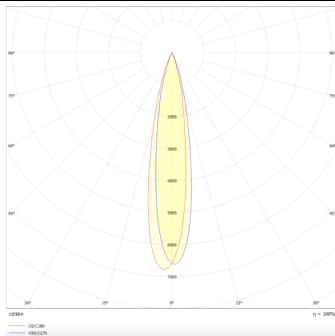

### PRO-DR

Lavov downlight from the family PRO-DR with a power of 12,2W and an optics 12 degrees . CCT 3000K. With a total lumen output of 787,5lm and a luminous efficiency of 64,56lm/W.DALI driver. Made in die cast aluminum and finished in White color.

### Photometry

Product	
Real power (W)	12.2
Real luminous flux (Lm)	787.5
Luminous efficiency (Lm/W)	64.56
Beam angle (°)	12
Life time (h)	50000 h L80B10
IP	20
Electrical class insulation	Clas II
Colour	White
Control gear included	Yes
Control gear	DALI
Flicker Free	Yes
Light source	LED
Type of LED	COB
Colour temperature (K)	3000
Colour consistency (SDCM)	SDCM<3
CRI	90