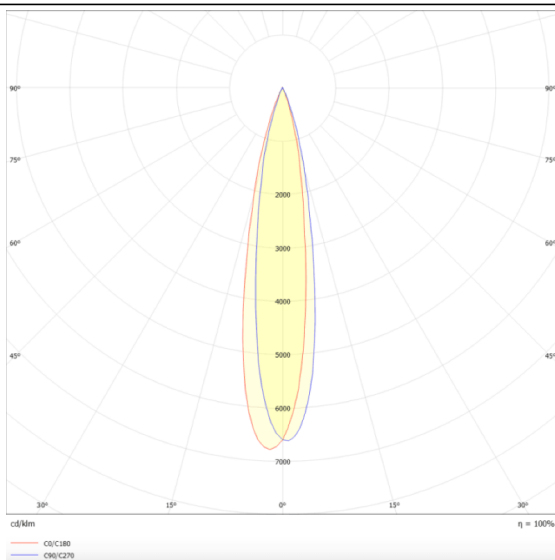

PRO-DR

Lavov downlight from the family PRO-DR with a power of 12,2W and an optics 12 degrees . CCT 3000K. With a total lumen output of 787,5lm and a luminous efficiency of 64,56lm/W.DALI driver. Made in die cast aluminum and finished in Black color.

Scheme

Photometry

Item code	86.D025.1313.02
Product type	Indoor
Category	Downlights
Family	PRO-D
Subfamily	PRO-DR
Pictograms	

Product	
Real power (W)	12.2
Real luminous flux (Lm)	787.5
Luminous efficiency (Lm/W)	64.56
Beam angle (°)	12
Life time (h)	50000 h L80B10
IP	20
Electrical class insulation	Clas II
Colour	Black
Control gear included	Yes
Control gear	DALI
Flicker Free	Yes
Light source	LED
Type of LED	COB
Colour temperature (K)	3000
Colour consistency (SDCM)	SDCM3
CRI	90