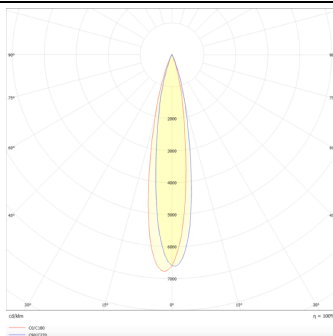

PRO-DR

Lavov downlight from the family PRO-DR with a power of 12,2W and an optics 12 degrees . CCT 3000K. With a total lumen output of 787,5lm and a luminous efficiency of 64,56lm/W.DALI driver. Made in die cast aluminum and finished in Black color.

Item code	86.D025.1313.02
Product type	Indoor
Category	Downlights
Family	PRO-D
Subfamily	PRO-DR
Pictograms	

Scheme

Photometry

Product	
Real power (W)	12.2
Real luminous flux (Lm)	787.5
Luminous efficiency (Lm/W)	64.56
Beam angle (°)	12
Life time (h)	50000 h L80B10
IP	20
Electrical class insulation	Clas II
Colour	Black
Control gear included	Yes
Control gear	DALI
Flicker Free	Yes
Light source	LED
Type of LED	COB
Colour temperature (K)	3000
Colour consistency (SDCM)	SDCM<3
CRI	90