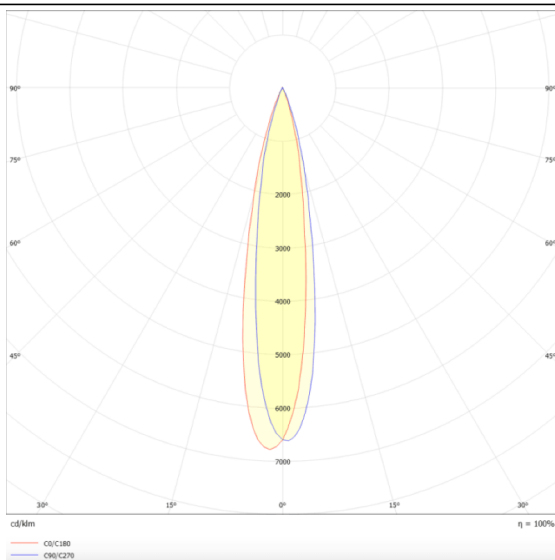

### PRO-DR

Lavov downlight from the family PRO-DR with a power of 12,2W and an optics 12 degrees . CCT 3000K. With a total lumen output of 787,5lm and a luminous efficiency of 64,56lm/W.DALI driver. Made in die cast aluminum and finished in Black color.

### Scheme

### Photometry

Item code	86.D025.1313.02
Product type	Indoor
Category	Downlights
Family	PRO-D
Subfamily	PRO-DR
Pictograms	

Product	
Real power (W)	12.2
Real luminous flux (Lm)	787.5
Luminous efficiency (Lm/W)	64.56
Beam angle (&ordm;)	12
Life time (h)	50000 h L80B10
IP	20
Electrical class insulation	Clas II
Colour	Black
Control gear included	Yes
Control gear	DALI
Flicker Free	Yes
Light source	LED
Type of LED	COB
Colour temperature (K)	3000
Colour consistency (SDCM)	SDCM<3
CRI	90