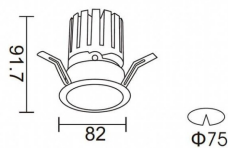

PRO-DR

Lavov downlight from the family PRO-DR with a power of 12,2W and an optics 12 degrees . CCT 3000K. With a total lumen output of 787,5lm and a luminous efficiency of 64,56lm/W.DALI driver. Made in die cast aluminum and finished in Black color.

Item code	86.D025.1313.02
Product type	Indoor
Category	Downlights
Family	PRO-D
Subfamily	PRO-DR
Pictograms	

Scheme

Photometry

Product	
Real power (W)	12.2
Real luminous flux (Lm)	787.5
Luminous efficiency (Lm/W)	64.56
Beam angle (°)	12
Life time (h)	50000 h L80B10
IP	20
Electrical class insulation	Clas II
Colour	Black
Control gear included	Yes
Control gear	DALI
Flicker Free	Yes
Light source	LED
Type of LED	COB
Colour temperature (K)	3000
Colour consistency (SDCM)	SDCM<3
CRI	90