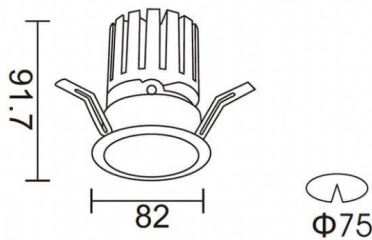

### PRO-DR

Lavov downlight from the family PRO-DR with a power of 12,2W and an optics 12 degrees . CCT 3000K. With a total lumen output of 787,5lm and a luminous efficiency of 64,56lm/W.DALI driver. Made in die cast aluminum and finished in Black color.

### Photometry

Item code	86.D025.1313.02
Product type	Indoor
Category	Downlights
Family	PRO-D
Subfamily	PRO-DR
Pictograms	

Product	
Real power (W)	12.2
Real luminous flux (Lm)	787.5
Luminous efficiency (Lm/W)	64.56
Beam angle (&ordm;)	12
Life time (h)	50000 h L80B10
IP	20
Electrical class insulation	Clas II
Colour	Black
Control gear included	Yes
Control gear	DALI
Flicker Free	Yes
Light source	LED
Type of LED	COB
Colour temperature (K)	3000
Colour consistency (SDCM)	SDCM<3
CRI	90