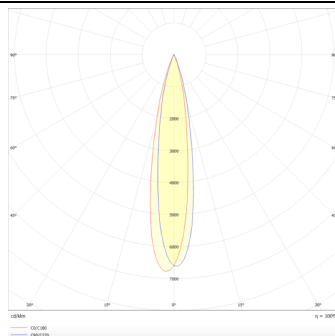

PRO-DR

Lavov downlight from the family PRO-DR with a power of 12,2W and an optics 12 degrees . CCT 3000K. With a total lumen output of 787,5lm and a luminous efficiency of 64,56lm/W.DALI driver. Made in die cast aluminum and finished in Silver color.

Item code	86.D025.1313.03
Product type	Indoor
Category	Downlights
Family	PRO-D
Subfamily	PRO-DR
Pictograms	

Scheme

Photometry

Product	
Real power (W)	12.2
Real luminous flux (Lm)	787.5
Luminous efficiency (Lm/W)	64.56
Beam angle (°)	12
Life time (h)	50000 h L80B10
IP	20
Electrical class insulation	Clas II
Colour	Silver
Control gear included	Yes
Control gear	DALI
Flicker Free	Yes
Light source	LED
Type of LED	COB
Colour temperature (K)	3000
Colour consistency (SDCM)	SDCM<3
CRI	90