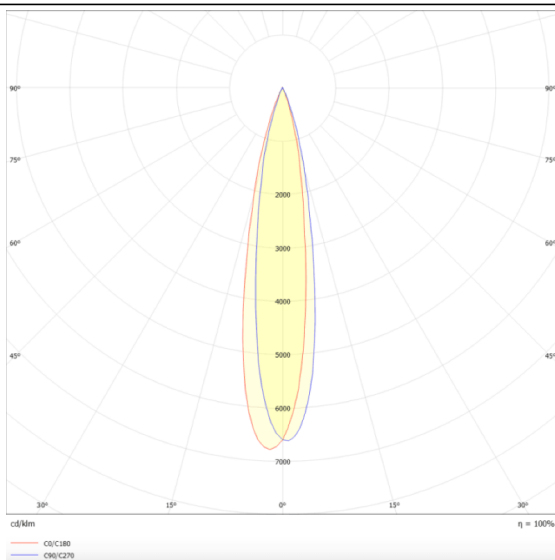

PRO-DR

Lavov downlight from the family PRO-DR with a power of 12,2W and an optics 12 degrees . CCT 3000K. With a total lumen output of 787,5lm and a luminous efficiency of 64,56lm/W.DALI driver. Made in die cast aluminum and finished in Silver color.

Scheme

Photometry

Item code	86.D025.1313.03
Product type	Indoor
Category	Downlights
Family	PRO-D
Subfamily	PRO-DR
Pictograms	

Product	
Real power (W)	12.2
Real luminous flux (Lm)	787.5
Luminous efficiency (Lm/W)	64.56
Beam angle (º)	12
Life time (h)	50000 h L80B10
IP	20
Electrical class insulation	Clas II
Colour	Silver
Control gear included	Yes
Control gear	DALI
Flicker Free	Yes
Light source	LED
Type of LED	COB
Colour temperature (K)	3000
Colour consistency (SDCM)	SDCM<3
CRI	90