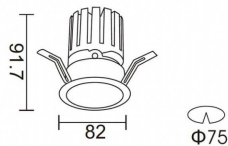

PRO-DR

Lavov downlight from the family PRO-DR with a power of 12,2W and an optics 12 degrees . CCT 3000K. With a total lumen output of 787,5lm and a luminous efficiency of 64,56lm/W.DALI driver. Made in die cast aluminum and finished in Silver color.

Item code	86.D025.1313.03
Product type	Indoor
Category	Downlights
Family	PRO-D
Subfamily	PRO-DR
Pictograms	

Scheme

Photometry

Product	
Real power (W)	12.2
Real luminous flux (Lm)	787.5
Luminous efficiency (Lm/W)	64.56
Beam angle (°)	12
Life time (h)	50000 h L80B10
IP	20
Electrical class insulation	Clas II
Colour	Silver
Control gear included	Yes
Control gear	DALI
Flicker Free	Yes
Light source	LED
Type of LED	COB
Colour temperature (K)	3000
Colour consistency (SDCM)	SDCM<3
CRI	90