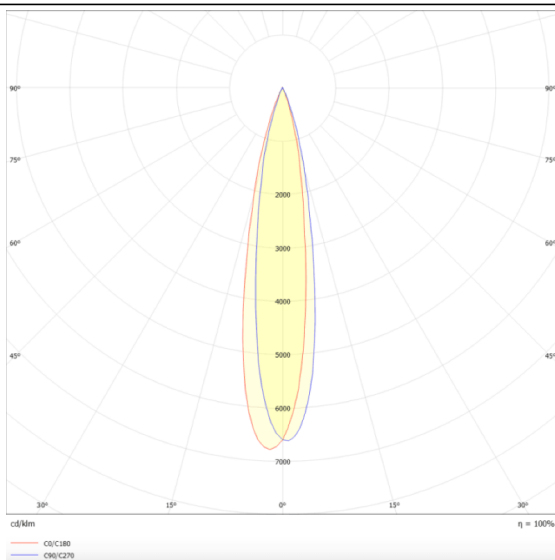

PRO-DR

Lavov downlight from the family PRO-DR with a power of 12,2W and an optics 12 degrees . CCT 3000K. With a total lumen output of 787,5lm and a luminous efficiency of 64,56lm/W.DALI driver. Made in die cast aluminum and finished in Silver color.

Scheme

Photometry

Item code	86.D025.1313.03
Product type	Indoor
Category	Downlights
Family	PRO-D
Subfamily	PRO-DR
Pictograms	

Product

Real power (W)	12.2
Real luminous flux (Lm)	787.5
Luminous efficiency (Lm/W)	64.56
Beam angle (°)	12
Life time (h)	50000 h L80B10
IP	20
Electrical class insulation	Clas II
Colour	Silver
Control gear included	Yes
Control gear	DALI
Flicker Free	Yes
Light source	LED
Type of LED	COB
Colour temperature (K)	3000
Colour consistency (SDCM)	SDCM3
CRI	90