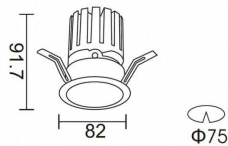

PRO-DR

Lavov downlight from the family PRO-DR with a power of 12,2W and an optics 12 degrees . CCT 3000K. With a total lumen output of 787,5lm and a luminous efficiency of 64,56lm/W.DALI driver. Made in die cast aluminum and finished in Silver color.

Item code	86.D025.1313.03
Product type	Indoor
Category	Downlights
Family	PRO-D
Subfamily	PRO-DR
Pictograms	

Scheme

Product	
Real power (W)	12.2
Real luminous flux (Lm)	787.5
Luminous efficiency (Lm/W)	64.56
Beam angle (°)	12
Life time (h)	50000 h L80B10
IP	20
Electrical class insulation	Clas II
Colour	Silver
Control gear included	Yes
Control gear	DALI
Flicker Free	Yes
Light source	LED
Type of LED	COB
Colour temperature (K)	3000
Colour consistency (SDCM)	SDCM<3
CRI	90

Photometry