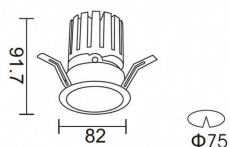

### PRO-DR

Lavov downlight from the family PRO-DR with a power of 12,2W and an optics 24 degrees . CCT 3000K. With a total lumen output of 787,5lm and a luminous efficiency of 64,56lm/W.ON/OFF driver. Made in die cast aluminum and finished in White color.

### Product

<b>Real power (W)</b>	<b>12.2</b>
<b>Real luminous flux (Lm)</b>	<b>787.5</b>
<b>Luminous efficiency (Lm/W)</b>	<b>64.56</b>
<b>Beam angle (°)</b>	<b>24</b>
<b>Life time (h)</b>	<b>50000 h L80B10</b>
<b>IP</b>	<b>20</b>
<b>Electrical class insulation</b>	<b>Clas II</b>
<b>Colour</b>	<b>White</b>
<b>Control gear included</b>	<b>Yes</b>
<b>Control gear</b>	<b>ON/OFF</b>
<b>Flicker Free</b>	<b>Yes</b>
<b>Light source</b>	<b>LED</b>
<b>Type of LED</b>	<b>COB</b>
<b>Colour temperature (K)</b>	<b>3000</b>
<b>Colour consistency (SDCM)</b>	<b>SDCM&lt;3</b>
<b>CRI</b>	<b>90</b>