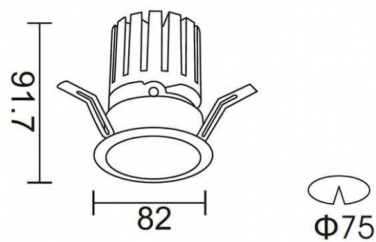

**PRO-DR**

Lavov downlight from the family PRO-DR with a power of 12,2W and an optics 24 degrees . CCT 3000K. With a total lumen output of 787,5lm and a luminous efficiency of 64,56lm/W.ON/OFF driver. Made in die cast aluminum and finished in White color.

| | |
|------------------------------------|-----------------------|
| Product | |
| Real power (W) | 12.2 |
| Real luminous flux (Lm) | 787.5 |
| Luminous efficiency (Lm/W) | 64.56 |
| Beam angle (&ordm;) | 24 |
| Life time (h) | 50000 h L80B10 |
| IP | 20 |
| Electrical class insulation | Clas II |
| Colour | White |
| Control gear included | Yes |
| Control gear | ON/OFF |
| Flicker Free | Yes |
| Light source | LED |
| Type of LED | COB |
| Colour temperature (K) | 3000 |
| Colour consistency (SDCM) | SDCM<3 |
| CRI | 90 |