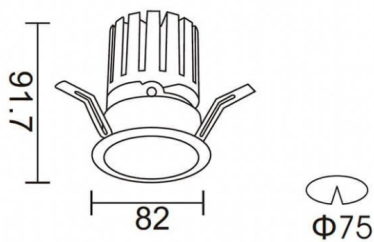

PRO-DR

Lavov downlight from the family PRO-DR with a power of 12,2W and an optics 24 degrees . CCT 3000K. With a total lumen output of 787,5lm and a luminous efficiency of 64,56lm/W.ON/OFF driver. Made in die cast aluminum and finished in White color.

Item code	86.D025.1321.01
Product type	Indoor
Category	Downlights
Family	PRO-D
Subfamily	PRO-DR
Pictograms	

Scheme

Product	
Real power (W)	12.2
Real luminous flux (Lm)	787.5
Luminous efficiency (Lm/W)	64.56
Beam angle (°)	24
Life time (h)	50000 h L80B10
IP	20
Electrical class insulation	Clas II
Colour	White
Control gear included	Yes
Control gear	ON/OFF
Flicker Free	Yes
Light source	LED
Type of LED	COB
Colour temperature (K)	3000
Colour consistency (SDCM)	SDCM3
CRI	90