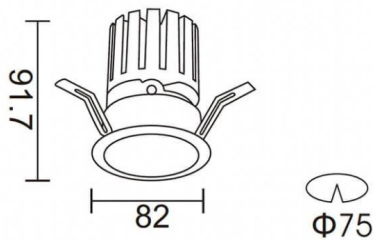

PRO-DR

Lavov downlight from the family PRO-DR with a power of 12,2W and an optics 24 degrees . CCT 3000K. With a total lumen output of 787,5lm and a luminous efficiency of 64,56lm/W.ON/OFF driver. Made in die cast aluminum and finished in Black color.

Item code	86.D025.1321.02
Product type	Indoor
Category	Downlights
Family	PRO-D
Subfamily	PRO-DR
Pictograms	

Scheme

Product	
Real power (W)	12.2
Real luminous flux (Lm)	787.5
Luminous efficiency (Lm/W)	64.56
Beam angle (º)	24
Life time (h)	50000 h L80B10
IP	20
Electrical class insulation	Clas II
Colour	Black
Control gear included	Yes
Control gear	ON/OFF
Flicker Free	Yes
Light source	LED
Type of LED	COB
Colour temperature (K)	3000
Colour consistency (SDCM)	SDCM<3
CRI	90