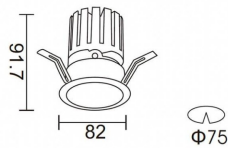

PRO-DR

Lavov downlight from the family PRO-DR with a power of 12,2W and an optics 24 degrees . CCT 3000K. With a total lumen output of 787,5lm and a luminous efficiency of 64,56lm/W.ON/OFF driver. Made in die cast aluminum and finished in Black color.

Item code	86.D025.1321.02
Product type	Indoor
Category	Downlights
Family	PRO-D
Subfamily	PRO-DR
Pictograms	

Scheme

Product	
Real power (W)	12.2
Real luminous flux (Lm)	787.5
Luminous efficiency (Lm/W)	64.56
Beam angle (°)	24
Life time (h)	50000 h L80B10
IP	20
Electrical class insulation	Clas II
Colour	Black
Control gear included	Yes
Control gear	ON/OFF
Flicker Free	Yes
Light source	LED
Type of LED	COB
Colour temperature (K)	3000
Colour consistency (SDCM)	SDCM<3
CRI	90