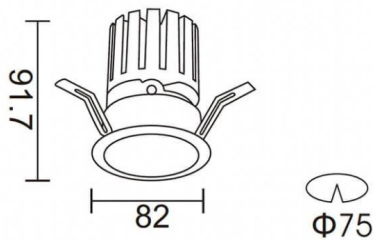

Scheme

Product	
Real power (W)	12.2
Real luminous flux (Lm)	787.5
Luminous efficiency (Lm/W)	64.56
Beam angle (&ordm;)	24
Life time (h)	50000 h L80B10
IP	20
Electrical class insulation	Clas II
Colour	Black
Control gear included	Yes
Control gear	ON/OFF
Flicker Free	Yes
Light source	LED
Type of LED	COB
Colour temperature (K)	3000
Colour consistency (SDCM)	SDCM<3
CRI	90