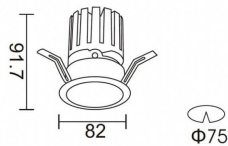

**PRO-DR**

Lavov downlight from the family PRO-DR with a power of 12,2W and an optics 24 degrees . CCT 3000K. With a total lumen output of 787,5lm and a luminous efficiency of 64,56lm/W.ON/OFF driver. Made in die cast aluminum and finished in Black color.

Item code	86.D025.1321.02
Product type	Indoor
Category	Downlights
Family	PRO-D
Subfamily	PRO-DR
Pictograms	

Scheme

Product	
Real power (W)	12.2
Real luminous flux (Lm)	787.5
Luminous efficiency (Lm/W)	64.56
Beam angle (°)	24
Life time (h)	50000 h L80B10
IP	20
Electrical class insulation	Clas II
Colour	Black
Control gear included	Yes
Control gear	ON/OFF
Flicker Free	Yes
Light source	LED
Type of LED	COB
Colour temperature (K)	3000
Colour consistency (SDCM)	SDCM<3
CRI	90