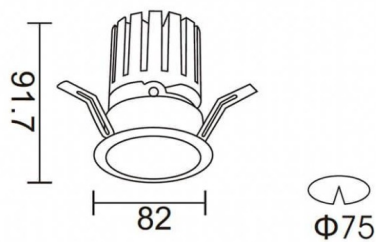

### PRO-DR

Lavov downlight from the family PRO-DR with a power of 12,2W and an optics 24 degrees . CCT 3000K. With a total lumen output of 787,5lm and a luminous efficiency of 64,56lm/W.ON/OFF driver. Made in die cast aluminum and finished in Silver color.

### Scheme

Product	
Real power (W)	12.2
Real luminous flux (Lm)	787.5
Luminous efficiency (Lm/W)	64.56
Beam angle (°)	24
Life time (h)	50000 h L80B10
IP	20
Electrical class insulation	Clas II
Colour	Silver
Control gear included	Yes
Control gear	ON/OFF
Flicker Free	Yes
Light source	LED
Type of LED	COB
Colour temperature (K)	3000
Colour consistency (SDCM)	SDCM3
CRI	90