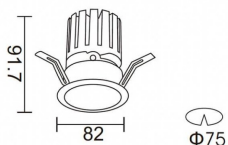

PRO-DR

Lavov downlight from the family PRO-DR with a power of 12,2W and an optics 24 degrees . CCT 3000K. With a total lumen output of 787,5lm and a luminous efficiency of 64,56lm/W.ON/OFF driver. Made in die cast aluminum and finished in Silver color.

Item code	86.D025.1321.03
Product type	Indoor
Category	Downlights
Family	PRO-D
Subfamily	PRO-DR
Pictograms	

Scheme

Product	
Real power (W)	12.2
Real luminous flux (Lm)	787.5
Luminous efficiency (Lm/W)	64.56
Beam angle (°)	24
Life time (h)	50000 h L80B10
IP	20
Electrical class insulation	Clas II
Colour	Silver
Control gear included	Yes
Control gear	ON/OFF
Flicker Free	Yes
Light source	LED
Type of LED	COB
Colour temperature (K)	3000
Colour consistency (SDCM)	SDCM<3
CRI	90