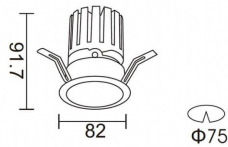

PRO-D

Lavov downlight from the family PRO-D with a power of 12,2W and an optics 24 degrees . CCT 3000K. With a total lumen output of 787,5lm and a luminous efficiency of 64,56lm/W.ON/OFF driver. Made in die cast aluminum and finished in Silver color.

Item code	86.D025.1321.03
Product type	Indoor
Category	Downlights
Family	PRO-D
Subfamily	PRO-D
Pictograms	

Dimensions

Product dimensions (mm) **φ82*91.7**

Scheme

Product	
Real power (W)	12.2
Real luminous flux (Lm)	787.5
Luminous efficiency (Lm/W)	64.56
Beam angle (°)	24
Life time (h)	50000 h L80B10
IP	20
Electrical class insulation	Clas II
Colour	Silver
Control gear included	Yes
Control gear	ON/OFF
Flicker Free	Yes
Light source	LED
Type of LED	COB
Colour temperature (K)	3000
Colour consistency (SDCM)	SDCM<3
CRI	90