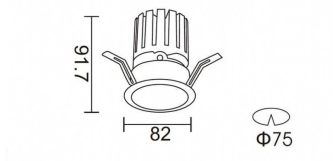

PRO-DR

Lavov downlight from the family PRO-DR with a power of 12,2W and an optics 24 degrees . CCT 3000K. With a total lumen output of 787,5lm and a luminous efficiency of 64,56lm/W.DALI driver. Made in die cast aluminum and finished in White color.

Item code	86.D025.1323.01
Product type	Indoor
Category	Downlights
Family	PRO-D
Subfamily	PRO-DR
Pictograms	

Scheme

Product

Real power (W)	12.2
Real luminous flux (Lm)	787.5
Luminous efficiency (Lm/W)	64.56
Beam angle (°)	24
Life time (h)	50000 h L80B10
IP	20
Electrical class insulation	Clas II
Colour	White
Control gear included	Yes
Control gear	DALI
Flicker Free	Yes
Light source	LED
Type of LED	COB
Colour temperature (K)	3000
Colour consistency (SDCM)	SDCM<3
CRI	90