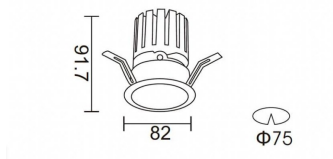

PRO-DR

Lavov downlight from the family PRO-DR with a power of 12,2W and an optics 24 degrees . CCT 3000K. With a total lumen output of 787,5lm and a luminous efficiency of 64,56lm/W.DALI driver. Made in die cast aluminum and finished in White color.

Item code	86.D025.1323.01
Product type	Indoor
Category	Downlights
Family	PRO-D
Subfamily	PRO-DR
Pictograms	

Scheme

Product	
Real power (W)	12.2
Real luminous flux (Lm)	787.5
Luminous efficiency (Lm/W)	64.56
Beam angle (°)	24
Life time (h)	50000 h L80B10
IP	20
Electrical class insulation	Clas II
Colour	White
Control gear included	Yes
Control gear	DALI
Flicker Free	Yes
Light source	LED
Type of LED	COB
Colour temperature (K)	3000
Colour consistency (SDCM)	SDCM<3
CRI	90