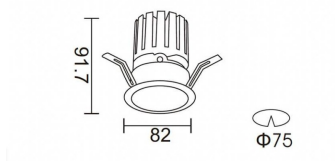

PRO-DR

Lavov downlight from the family PRO-DR with a power of 12,2W and an optics 24 degrees . CCT 3000K. With a total lumen output of 787,5lm and a luminous efficiency of 64,56lm/W.DALI driver. Made in die cast aluminum and finished in White color.

Item code	86.D025.1323.01
Product type	Indoor
Category	Downlights
Family	PRO-D
Subfamily	PRO-DR
Pictograms	

Scheme

Product

Real power (W)	12.2
Real luminous flux (Lm)	787.5
Luminous efficiency (Lm/W)	64.56
Beam angle (°)	24
Life time (h)	50000 h L80B10
IP	20
Electrical class insulation	Clas II
Colour	White
Control gear included	Yes
Control gear	DALI
Flicker Free	Yes
Light source	LED
Type of LED	COB
Colour temperature (K)	3000
Colour consistency (SDCM)	SDCM<3
CRI	90

Photometry