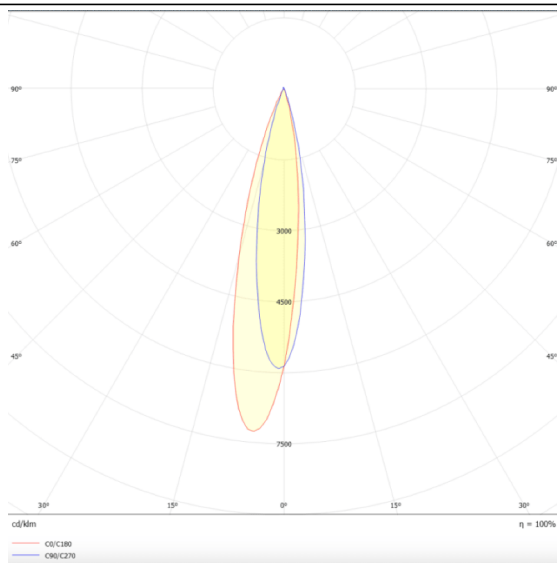

### PRO-DR

Lavov downlight from the family PRO-DR with a power of 12,2W and an optics 24 degrees . CCT 3000K. With a total lumen output of 787,5lm and a luminous efficiency of 64,56lm/W.DALI driver. Made in die cast aluminum and finished in White color.

### Scheme

### Photometry

Item code	86.D025.1323.01
Product type	Indoor
Category	Downlights
Family	PRO-D
Subfamily	PRO-DR
Pictograms	

Product	
Real power (W)	12.2
Real luminous flux (Lm)	787.5
Luminous efficiency (Lm/W)	64.56
Beam angle (&ordm;)	24
Life time (h)	50000 h L80B10
IP	20
Electrical class insulation	Clas II
Colour	White
Control gear included	Yes
Control gear	DALI
Flicker Free	Yes
Light source	LED
Type of LED	COB
Colour temperature (K)	3000
Colour consistency (SDCM)	SDCM<3
CRI	90