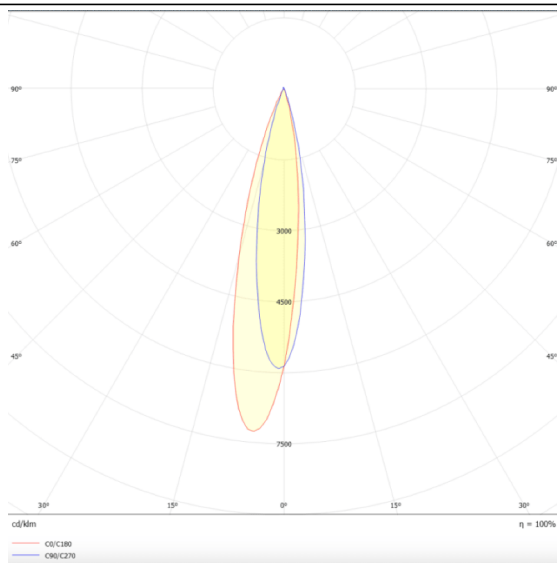

Photometry

Item code	86.D025.1323.01
Product type	Indoor
Category	Downlights
Family	PRO-D
Subfamily	PRO-DR
Pictograms	

Product	
Real power (W)	12.2
Real luminous flux (Lm)	787.5
Luminous efficiency (Lm/W)	64.56
Beam angle (&ordm;)	24
Life time (h)	50000 h L80B10
IP	20
Electrical class insulation	Clas II
Colour	White
Control gear included	Yes
Control gear	DALI
Flicker Free	Yes
Light source	LED
Type of LED	COB
Colour temperature (K)	3000
Colour consistency (SDCM)	SDCM<3
CRI	90