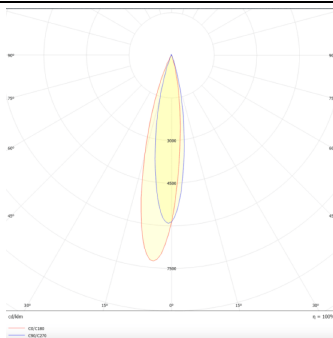

PRO-DR

Lavov downlight from the family PRO-DR with a power of 12,2W and an optics 24 degrees . CCT 3000K. With a total lumen output of 787,5lm and a luminous efficiency of 64,56lm/W.DALI driver. Made in die cast aluminum and finished in Black color.

Item code	86.D025.1323.02
Product type	Indoor
Category	Downlights
Family	PRO-D
Subfamily	PRO-DR
Pictograms	

Scheme

Photometry

Product	
Real power (W)	12.2
Real luminous flux (Lm)	787.5
Luminous efficiency (Lm/W)	64.56
Beam angle (°)	24
Life time (h)	50000 h L80B10
IP	20
Electrical class insulation	Clas II
Colour	Black
Control gear included	Yes
Control gear	DALI
Flicker Free	Yes
Light source	LED
Type of LED	COB
Colour temperature (K)	3000
Colour consistency (SDCM)	SDCM<3
CRI	90