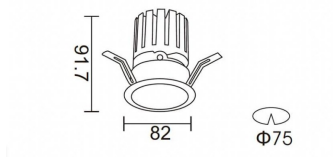

PRO-DR

Lavov downlight from the family PRO-DR with a power of 12,2W and an optics 24 degrees . CCT 3000K. With a total lumen output of 787,5lm and a luminous efficiency of 64,56lm/W.DALI driver. Made in die cast aluminum and finished in Black color.

Item code	86.D025.1323.02
Product type	Indoor
Category	Downlights
Family	PRO-D
Subfamily	PRO-DR
Pictograms	

Scheme

Product	
Real power (W)	12.2
Real luminous flux (Lm)	787.5
Luminous efficiency (Lm/W)	64.56
Beam angle (°)	24
Life time (h)	50000 h L80B10
IP	20
Electrical class insulation	Clas II
Colour	Black
Control gear included	Yes
Control gear	DALI
Flicker Free	Yes
Light source	LED
Type of LED	COB
Colour temperature (K)	3000
Colour consistency (SDCM)	SDCM<3
CRI	90