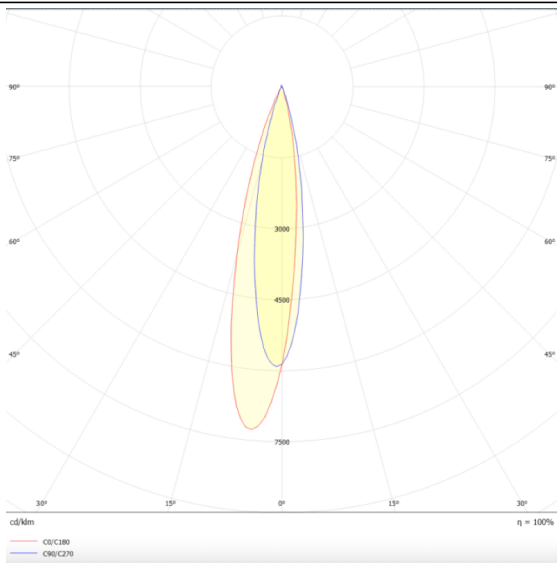

PRO-DR

Lavov downlight from the family PRO-DR with a power of 12,2W and an optics 24 degrees . CCT 3000K. With a total lumen output of 787,5lm and a luminous efficiency of 64,56lm/W.DALI driver. Made in die cast aluminum and finished in Black color.

Item code	86.D025.1323.02
Product type	Indoor
Category	Downlights
Family	PRO-D
Subfamily	PRO-DR
Pictograms	

Scheme

Photometry

Product	
Real power (W)	12.2
Real luminous flux (Lm)	787.5
Luminous efficiency (Lm/W)	64.56
Beam angle (°)	24
Life time (h)	50000 h L80B10
IP	20
Electrical class insulation	Clas II
Colour	Black
Control gear included	Yes
Control gear	DALI
Flicker Free	Yes
Light source	LED
Type of LED	COB
Colour temperature (K)	3000
Colour consistency (SDCM)	SDCM<3
CRI	90