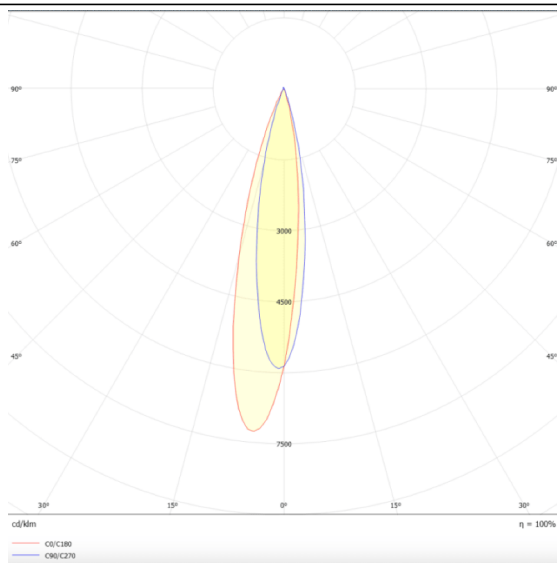

PRO-DR

Lavov downlight from the family PRO-DR with a power of 12,2W and an optics 24 degrees . CCT 3000K. With a total lumen output of 787,5lm and a luminous efficiency of 64,56lm/W.DALI driver. Made in die cast aluminum and finished in Black color.

Scheme

Photometry

Item code	86.D025.1323.02
Product type	Indoor
Category	Downlights
Family	PRO-D
Subfamily	PRO-DR
Pictograms	

Product	
Real power (W)	12.2
Real luminous flux (Lm)	787.5
Luminous efficiency (Lm/W)	64.56
Beam angle (°)	24
Life time (h)	50000 h L80B10
IP	20
Electrical class insulation	Clas II
Colour	Black
Control gear included	Yes
Control gear	DALI
Flicker Free	Yes
Light source	LED
Type of LED	COB
Colour temperature (K)	3000
Colour consistency (SDCM)	SDCM3
CRI	90