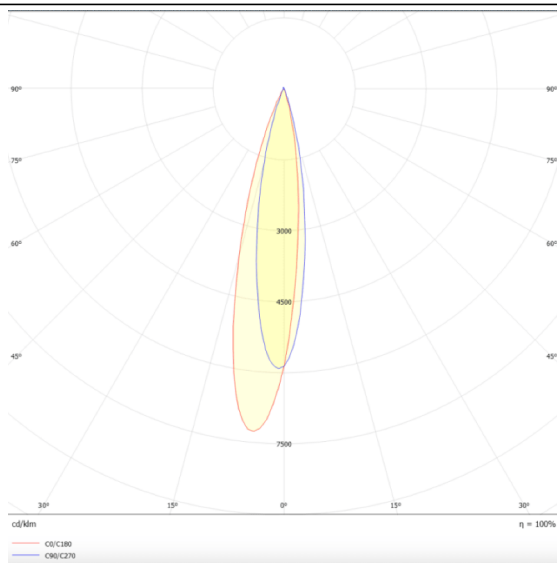

PRO-DR

Lavov downlight from the family PRO-DR with a power of 12,2W and an optics 24 degrees . CCT 3000K. With a total lumen output of 787,5lm and a luminous efficiency of 64,56lm/W.DALI driver. Made in die cast aluminum and finished in Black color.

Scheme

Photometry

Item code	86.D025.1323.02
Product type	Indoor
Category	Downlights
Family	PRO-D
Subfamily	PRO-DR
Pictograms	

Product	
Real power (W)	12.2
Real luminous flux (Lm)	787.5
Luminous efficiency (Lm/W)	64.56
Beam angle (º)	24
Life time (h)	50000 h L80B10
IP	20
Electrical class insulation	Clas II
Colour	Black
Control gear included	Yes
Control gear	DALI
Flicker Free	Yes
Light source	LED
Type of LED	COB
Colour temperature (K)	3000
Colour consistency (SDCM)	SDCM<3
CRI	90