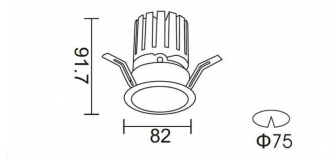

PRO-DR

Lavov downlight from the family PRO-DR with a power of 12,2W and an optics 24 degrees . CCT 3000K. With a total lumen output of 787,5lm and a luminous efficiency of 64,56lm/W.DALI driver. Made in die cast aluminum and finished in Black color.

Item code	86.D025.1323.02
Product type	Indoor
Category	Downlights
Family	PRO-D
Subfamily	PRO-DR
Pictograms	

Scheme

Photometry

Product	
Real power (W)	12.2
Real luminous flux (Lm)	787.5
Luminous efficiency (Lm/W)	64.56
Beam angle (°)	24
Life time (h)	50000 h L80B10
IP	20
Electrical class insulation	Clas II
Colour	Black
Control gear included	Yes
Control gear	DALI
Flicker Free	Yes
Light source	LED
Type of LED	COB
Colour temperature (K)	3000
Colour consistency (SDCM)	SDCM<3
CRI	90