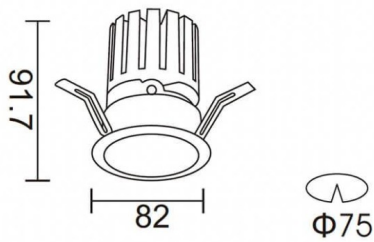

PRO-DR

Lavov downlight from the family PRO-DR with a power of 12,2W and an optics 24 degrees . CCT 3000K. With a total lumen output of 787,5lm and a luminous efficiency of 64,56lm/W.DALI driver. Made in die cast aluminum and finished in Black color.

Item code	86.D025.1323.02
Product type	Indoor
Category	Downlights
Family	PRO-D
Subfamily	PRO-DR
Pictograms	

Scheme

Photometry

Product	
Real power (W)	12.2
Real luminous flux (Lm)	787.5
Luminous efficiency (Lm/W)	64.56
Beam angle (°)	24
Life time (h)	50000 h L80B10
IP	20
Electrical class insulation	Clas II
Colour	Black
Control gear included	Yes
Control gear	DALI
Flicker Free	Yes
Light source	LED
Type of LED	COB
Colour temperature (K)	3000
Colour consistency (SDCM)	SDCM<3
CRI	90