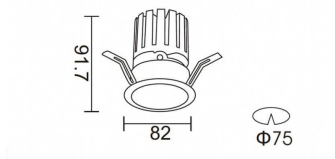

**PRO-DR**

Lavov downlight from the family PRO-DR with a power of 12,2W and an optics 24 degrees . CCT 3000K. With a total lumen output of 787,5lm and a luminous efficiency of 64,56lm/W.DALI driver. Made in die cast aluminum and finished in Black color.

<b>Item code</b>	<b>86.D025.1323.02</b>
<b>Product type</b>	<b>Indoor</b>
<b>Category</b>	<b>Downlights</b>
<b>Family</b>	<b>PRO-D</b>
<b>Subfamily</b>	<b>PRO-DR</b>
<b>Pictograms</b>	

**Scheme**

<b>Product</b>	
<b>Real power (W)</b>	<b>12.2</b>
<b>Real luminous flux (Lm)</b>	<b>787.5</b>
<b>Luminous efficiency (Lm/W)</b>	<b>64.56</b>
<b>Beam angle (°)</b>	<b>24</b>
<b>Life time (h)</b>	<b>50000 h L80B10</b>
<b>IP</b>	<b>20</b>
<b>Electrical class insulation</b>	<b>Clas II</b>
<b>Colour</b>	<b>Black</b>
<b>Control gear included</b>	<b>Yes</b>
<b>Control gear</b>	<b>DALI</b>
<b>Flicker Free</b>	<b>Yes</b>
<b>Light source</b>	<b>LED</b>
<b>Type of LED</b>	<b>COB</b>
<b>Colour temperature (K)</b>	<b>3000</b>
<b>Colour consistency (SDCM)</b>	<b>SDCM&lt;3</b>
<b>CRI</b>	<b>90</b>