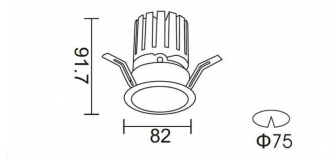

PRO-DR

Lavov downlight from the family PRO-DR with a power of 12,2W and an optics 24 degrees . CCT 3000K. With a total lumen output of 787,5lm and a luminous efficiency of 64,56lm/W.DALI driver. Made in die cast aluminum and finished in Silver color.

Item code	86.D025.1323.03
Product type	Indoor
Category	Downlights
Family	PRO-D
Subfamily	PRO-DR
Pictograms	

Scheme

Photometry

Product	
Real power (W)	12.2
Real luminous flux (Lm)	787.5
Luminous efficiency (Lm/W)	64.56
Beam angle (°)	24
Life time (h)	50000 h L80B10
IP	20
Electrical class insulation	Clas II
Colour	Silver
Control gear included	Yes
Control gear	DALI
Flicker Free	Yes
Light source	LED
Type of LED	COB
Colour temperature (K)	3000
Colour consistency (SDCM)	SDCM<3
CRI	90