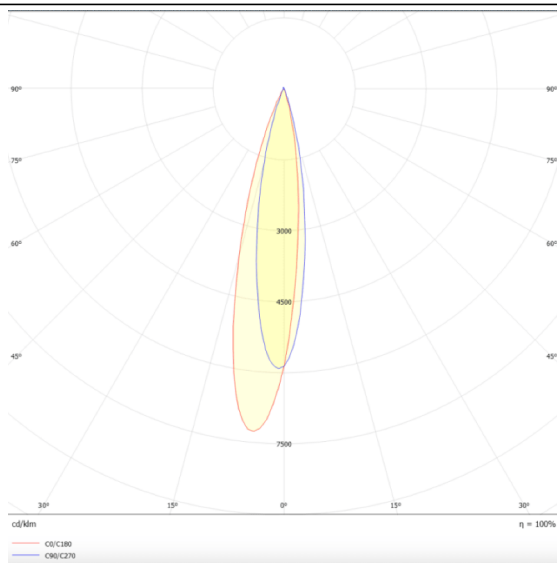

PRO-DR

Lavov downlight from the family PRO-DR with a power of 12,2W and an optics 24 degrees . CCT 3000K. With a total lumen output of 787,5lm and a luminous efficiency of 64,56lm/W.DALI driver. Made in die cast aluminum and finished in Silver color.

Scheme

Photometry

Item code	86.D025.1323.03
Product type	Indoor
Category	Downlights
Family	PRO-D
Subfamily	PRO-DR
Pictograms	

Product	
Real power (W)	12.2
Real luminous flux (Lm)	787.5
Luminous efficiency (Lm/W)	64.56
Beam angle (º)	24
Life time (h)	50000 h L80B10
IP	20
Electrical class insulation	Clas II
Colour	Silver
Control gear included	Yes
Control gear	DALI
Flicker Free	Yes
Light source	LED
Type of LED	COB
Colour temperature (K)	3000
Colour consistency (SDCM)	SDCM<3
CRI	90