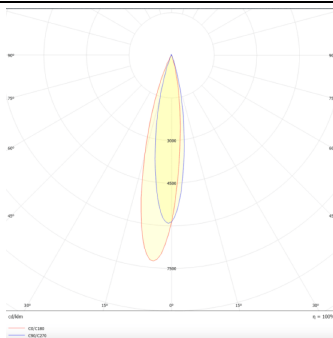

PRO-DR

Lavov downlight from the family PRO-DR with a power of 12,2W and an optics 24 degrees . CCT 3000K. With a total lumen output of 787,5lm and a luminous efficiency of 64,56lm/W.DALI driver. Made in die cast aluminum and finished in Silver color.

Item code	86.D025.1323.03
Product type	Indoor
Category	Downlights
Family	PRO-D
Subfamily	PRO-DR
Pictograms	

Scheme

Photometry

Product	
Real power (W)	12.2
Real luminous flux (Lm)	787.5
Luminous efficiency (Lm/W)	64.56
Beam angle (°)	24
Life time (h)	50000 h L80B10
IP	20
Electrical class insulation	Clas II
Colour	Silver
Control gear included	Yes
Control gear	DALI
Flicker Free	Yes
Light source	LED
Type of LED	COB
Colour temperature (K)	3000
Colour consistency (SDCM)	SDCM<3
CRI	90