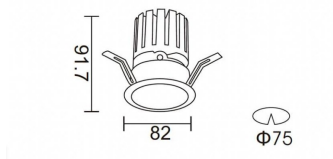

**PRO-DR**

Lavov downlight from the family PRO-DR with a power of 12,2W and an optics 24 degrees . CCT 3000K. With a total lumen output of 787,5lm and a luminous efficiency of 64,56lm/W.DALI driver. Made in die cast aluminum and finished in Silver color.

<b>Item code</b>	<b>86.D025.1323.03</b>
<b>Product type</b>	<b>Indoor</b>
<b>Category</b>	<b>Downlights</b>
<b>Family</b>	<b>PRO-D</b>
<b>Subfamily</b>	<b>PRO-DR</b>
<b>Pictograms</b>	

**Scheme**

<b>Product</b>	
<b>Real power (W)</b>	<b>12.2</b>
<b>Real luminous flux (Lm)</b>	<b>787.5</b>
<b>Luminous efficiency (Lm/W)</b>	<b>64.56</b>
<b>Beam angle (°)</b>	<b>24</b>
<b>Life time (h)</b>	<b>50000 h L80B10</b>
<b>IP</b>	<b>20</b>
<b>Electrical class insulation</b>	<b>Clas II</b>
<b>Colour</b>	<b>Silver</b>
<b>Control gear included</b>	<b>Yes</b>
<b>Control gear</b>	<b>DALI</b>
<b>Flicker Free</b>	<b>Yes</b>
<b>Light source</b>	<b>LED</b>
<b>Type of LED</b>	<b>COB</b>
<b>Colour temperature (K)</b>	<b>3000</b>
<b>Colour consistency (SDCM)</b>	<b>SDCM&lt;3</b>
<b>CRI</b>	<b>90</b>