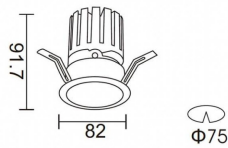

**PRO-DR**

Lavov downlight from the family PRO-DR with a power of 12,2W and an optics 24 degrees . CCT 3000K. With a total lumen output of 787,5lm and a luminous efficiency of 64,56lm/W.DALI driver. Made in die cast aluminum and finished in Silver color.

<b>Item code</b>	<b>86.D025.1323.03</b>
<b>Product type</b>	<b>Indoor</b>
<b>Category</b>	<b>Downlights</b>
<b>Family</b>	<b>PRO-D</b>
<b>Subfamily</b>	<b>PRO-DR</b>
<b>Pictograms</b>	

**Scheme**

<b>Product</b>	
<b>Real power (W)</b>	<b>12.2</b>
<b>Real luminous flux (Lm)</b>	<b>787.5</b>
<b>Luminous efficiency (Lm/W)</b>	<b>64.56</b>
<b>Beam angle (°)</b>	<b>24</b>
<b>Life time (h)</b>	<b>50000 h L80B10</b>
<b>IP</b>	<b>20</b>
<b>Electrical class insulation</b>	<b>Clas II</b>
<b>Colour</b>	<b>Silver</b>
<b>Control gear included</b>	<b>Yes</b>
<b>Control gear</b>	<b>DALI</b>
<b>Flicker Free</b>	<b>Yes</b>
<b>Light source</b>	<b>LED</b>
<b>Type of LED</b>	<b>COB</b>
<b>Colour temperature (K)</b>	<b>3000</b>
<b>Colour consistency (SDCM)</b>	<b>SDCM&lt;3</b>
<b>CRI</b>	<b>90</b>