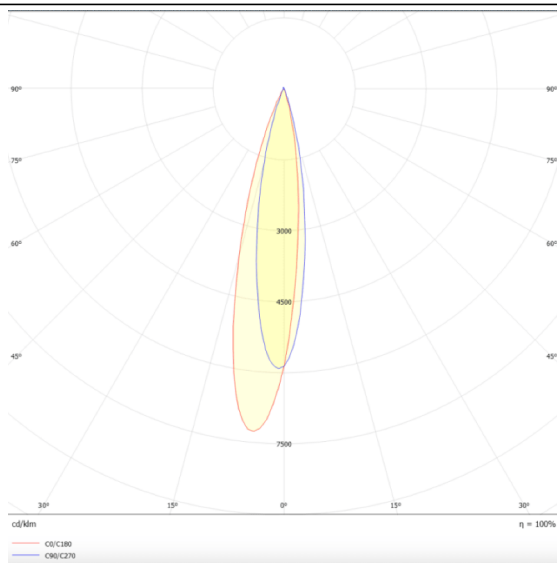

PRO-DR

Lavov downlight from the family PRO-DR with a power of 12,2W and an optics 24 degrees . CCT 3000K. With a total lumen output of 787,5lm and a luminous efficiency of 64,56lm/W.DALI driver. Made in die cast aluminum and finished in Silver color.

Scheme

Photometry

Item code	86.D025.1323.03
Product type	Indoor
Category	Downlights
Family	PRO-D
Subfamily	PRO-DR
Pictograms	

Product	
Real power (W)	12.2
Real luminous flux (Lm)	787.5
Luminous efficiency (Lm/W)	64.56
Beam angle (°)	24
Life time (h)	50000 h L80B10
IP	20
Electrical class insulation	Clas II
Colour	Silver
Control gear included	Yes
Control gear	DALI
Flicker Free	Yes
Light source	LED
Type of LED	COB
Colour temperature (K)	3000
Colour consistency (SDCM)	SDCM3
CRI	90