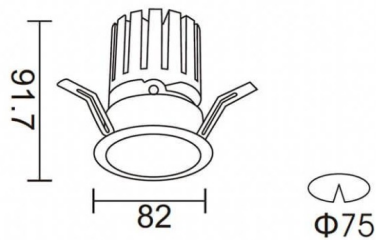

PRO-DR

Lavov downlight from the family PRO-DR with a power of 12,2W and an optics 36 degrees . CCT 3000K. With a total lumen output of 787,5lm and a luminous efficiency of 64,56lm/W.ON/OFF driver. Made in die cast aluminum and finished in White color.

Item code	86.D025.1331.01
Product type	Indoor
Category	Downlights
Family	PRO-D
Subfamily	PRO-DR

Pictograms

Scheme

Product	
Real power (W)	12.2
Real luminous flux (Lm)	787.5
Luminous efficiency (Lm/W)	64.56
Beam angle (&ordm;)	36
Life time (h)	50000 h L80B10
IP	20
Electrical class insulation	Clas II
Colour	White
Control gear included	Yes
Control gear	ON/OFF
Flicker Free	Yes
Light source	LED
Type of LED	COB
Colour temperature (K)	3000
Colour consistency (SDCM)	SDCM<3
CRI	90