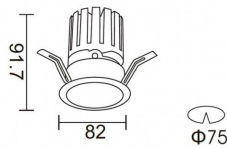

PRO-DR

Lavov downlight from the family PRO-DR with a power of 12,2W and an optics 36 degrees . CCT 3000K. With a total lumen output of 787,5lm and a luminous efficiency of 64,56lm/W.ON/OFF driver. Made in die cast aluminum and finished in White color.

Item code	86.D025.1331.01
Product type	Indoor
Category	Downlights
Family	PRO-D
Subfamily	PRO-DR
Pictograms	

Scheme

Product	
Real power (W)	12.2
Real luminous flux (Lm)	787.5
Luminous efficiency (Lm/W)	64.56
Beam angle (°)	36
Life time (h)	50000 h L80B10
IP	20
Electrical class insulation	Clas II
Colour	White
Control gear included	Yes
Control gear	ON/OFF
Flicker Free	Yes
Light source	LED
Type of LED	COB
Colour temperature (K)	3000
Colour consistency (SDCM)	SDCM<3
CRI	90