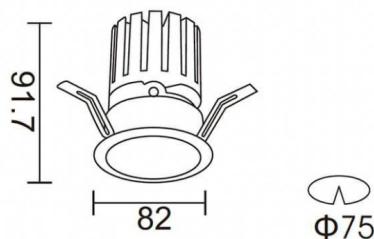

### PRO-DR

Lavov downlight from the family PRO-DR with a power of 12,2W and an optics 36 degrees . CCT 3000K. With a total lumen output of 787,5lm and a luminous efficiency of 64,56lm/W.ON/OFF driver. Made in die cast aluminum and finished in White color.

### Scheme

Product	
Real power (W)	12.2
Real luminous flux (Lm)	787.5
Luminous efficiency (Lm/W)	64.56
Beam angle (°)	36
Life time (h)	50000 h L80B10
IP	20
Electrical class insulation	Clas II
Colour	White
Control gear included	Yes
Control gear	ON/OFF
Flicker Free	Yes
Light source	LED
Type of LED	COB
Colour temperature (K)	3000
Colour consistency (SDCM)	SDCM3
CRI	90