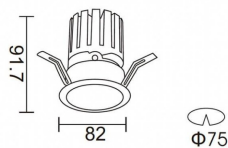

PRO-DR

Lavov downlight from the family PRO-DR with a power of 12,2W and an optics 36 degrees . CCT 3000K. With a total lumen output of 787,5lm and a luminous efficiency of 64,56lm/W.ON/OFF driver. Made in die cast aluminum and finished in Black color.

Item code	86.D025.1331.02
Product type	Indoor
Category	Downlights
Family	PRO-D
Subfamily	PRO-DR
Pictograms	

Scheme

Product	
Real power (W)	12.2
Real luminous flux (Lm)	787.5
Luminous efficiency (Lm/W)	64.56
Beam angle (°)	36
Life time (h)	50000 h L80B10
IP	20
Electrical class insulation	Clas II
Colour	Black
Control gear included	Yes
Control gear	ON/OFF
Flicker Free	Yes
Light source	LED
Type of LED	COB
Colour temperature (K)	3000
Colour consistency (SDCM)	SDCM<3
CRI	90