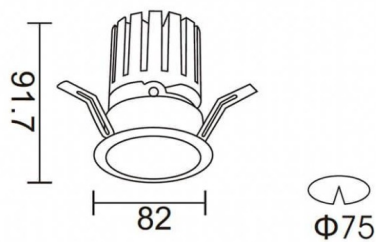

### PRO-DR

Lavov downlight from the family PRO-DR with a power of 12,2W and an optics 36 degrees . CCT 3000K. With a total lumen output of 787,5lm and a luminous efficiency of 64,56lm/W.ON/OFF driver. Made in die cast aluminum and finished in Black color.

### Scheme

Product	
Real power (W)	12.2
Real luminous flux (Lm)	787.5
Luminous efficiency (Lm/W)	64.56
Beam angle (°)	36
Life time (h)	50000 h L80B10
IP	20
Electrical class insulation	Clas II
Colour	Black
Control gear included	Yes
Control gear	ON/OFF
Flicker Free	Yes
Light source	LED
Type of LED	COB
Colour temperature (K)	3000
Colour consistency (SDCM)	SDCM3
CRI	90