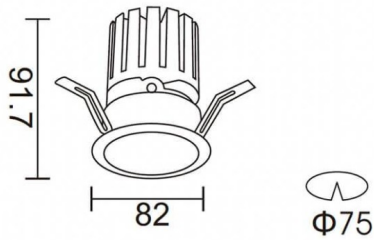

### PRO-DR

Lavov downlight from the family PRO-DR with a power of 12,2W and an optics 36 degrees . CCT 3000K. With a total lumen output of 787,5lm and a luminous efficiency of 64,56lm/W.ON/OFF driver. Made in die cast aluminum and finished in Black color.

### Scheme

Product	
Real power (W)	12.2
Real luminous flux (Lm)	787.5
Luminous efficiency (Lm/W)	64.56
Beam angle (&ordm;)	36
Life time (h)	50000 h L80B10
IP	20
Electrical class insulation	Clas II
Colour	Black
Control gear included	Yes
Control gear	ON/OFF
Flicker Free	Yes
Light source	LED
Type of LED	COB
Colour temperature (K)	3000
Colour consistency (SDCM)	SDCM<3
CRI	90