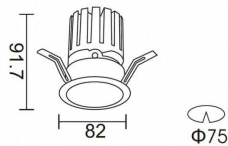

PRO-DR

Lavov downlight from the family PRO-DR with a power of 12,2W and an optics 36 degrees . CCT 3000K. With a total lumen output of 787,5lm and a luminous efficiency of 64,56lm/W.ON/OFF driver. Made in die cast aluminum and finished in Silver color.

Item code	86.D025.1331.03
Product type	Indoor
Category	Downlights
Family	PRO-D
Subfamily	PRO-DR
Pictograms	

Scheme

Product	
Real power (W)	12.2
Real luminous flux (Lm)	787.5
Luminous efficiency (Lm/W)	64.56
Beam angle (°)	36
Life time (h)	50000 h L80B10
IP	20
Electrical class insulation	Clas II
Colour	Silver
Control gear included	Yes
Control gear	ON/OFF
Flicker Free	Yes
Light source	LED
Type of LED	COB
Colour temperature (K)	3000
Colour consistency (SDCM)	SDCM<3
CRI	90