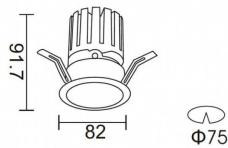

PRO-DR

Lavov downlight from the family PRO-DR with a power of 12,2W and an optics 36 degrees . CCT 3000K. With a total lumen output of 787,5lm and a luminous efficiency of 64,56lm/W.ON/OFF driver. Made in die cast aluminum and finished in Silver color.

Item code	86.D025.1331.03
Product type	Indoor
Category	Downlights
Family	PRO-D
Subfamily	PRO-DR
Pictograms	

Scheme

Product	
Real power (W)	12.2
Real luminous flux (Lm)	787.5
Luminous efficiency (Lm/W)	64.56
Beam angle (°)	36
Life time (h)	50000 h L80B10
IP	20
Electrical class insulation	Clas II
Colour	Silver
Control gear included	Yes
Control gear	ON/OFF
Flicker Free	Yes
Light source	LED
Type of LED	COB
Colour temperature (K)	3000
Colour consistency (SDCM)	SDCM<3
CRI	90