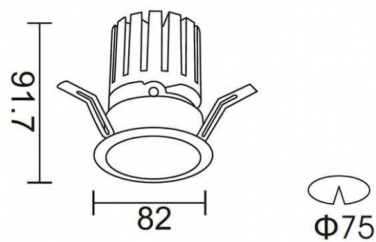

PRO-DR

Lavov downlight from the family PRO-DR with a power of 12,2W and an optics 36 degrees . CCT 3000K. With a total lumen output of 787,5lm and a luminous efficiency of 64,56lm/W.ON/OFF driver. Made in die cast aluminum and finished in Silver color.

Item code	86.D025.1331.03
Product type	Indoor
Category	Downlights
Family	PRO-D
Subfamily	PRO-DR

Pictograms

Scheme

Product	
Real power (W)	12.2
Real luminous flux (Lm)	787.5
Luminous efficiency (Lm/W)	64.56
Beam angle (º)	36
Life time (h)	50000 h L80B10
IP	20
Electrical class insulation	Clas II
Colour	Silver
Control gear included	Yes
Control gear	ON/OFF
Flicker Free	Yes
Light source	LED
Type of LED	COB
Colour temperature (K)	3000
Colour consistency (SDCM)	SDCM<3
CRI	90