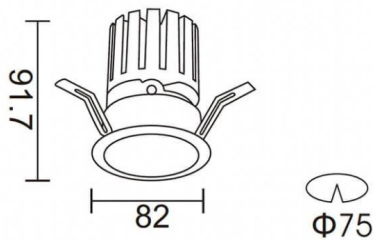

### PRO-DR

Lavov downlight from the family PRO-DR with a power of 12,2W and an optics 36 degrees . CCT 3000K. With a total lumen output of 787,5lm and a luminous efficiency of 64,56lm/W.ON/OFF driver. Made in die cast aluminum and finished in Silver color.

|              |                 |
|--------------|-----------------|
| Item code    | 86.D025.1331.03 |
| Product type | Indoor          |
| Category     | Downlights      |
| Family       | PRO-D           |
| Subfamily    | PRO-DR          |
| Pictograms   |                 |

### Scheme

|                             |                |
|-----------------------------|----------------|
| Product                     |                |
| Real power (W)              | 12.2           |
| Real luminous flux (Lm)     | 787.5          |
| Luminous efficiency (Lm/W)  | 64.56          |
| Beam angle (°)              | 36             |
| Life time (h)               | 50000 h L80B10 |
| IP                          | 20             |
| Electrical class insulation | Clas II        |
| Colour                      | Silver         |
| Control gear included       | Yes            |
| Control gear                | ON/OFF         |
| Flicker Free                | Yes            |
| Light source                | LED            |
| Type of LED                 | COB            |
| Colour temperature (K)      | 3000           |
| Colour consistency (SDCM)   | SDCM3          |
| CRI                         | 90             |