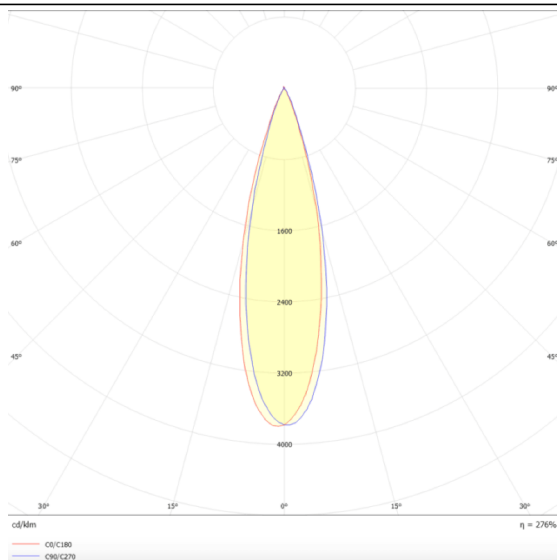

### PRO-DR

Lavov downlight from the family PRO-DR with a power of 12,2W and an optics 36 degrees . CCT 3000K. With a total lumen output of 787,5lm and a luminous efficiency of 64,56lm/W.DALI driver. Made in die cast aluminum and finished in White color.

### Scheme

### Photometry

Item code	86.D025.1333.01
Product type	Indoor
Category	Downlights
Family	PRO-D
Subfamily	PRO-DR
Pictograms	

Product	
Real power (W)	12.2
Real luminous flux (Lm)	787.5
Luminous efficiency (Lm/W)	64.56
Beam angle (°)	36
Life time (h)	50000 h L80B10
IP	20
Electrical class insulation	Clas II
Colour	White
Control gear included	Yes
Control gear	DALI
Flicker Free	Yes
Light source	LED
Type of LED	COB
Colour temperature (K)	3000
Colour consistency (SDCM)	SDCM3
CRI	90