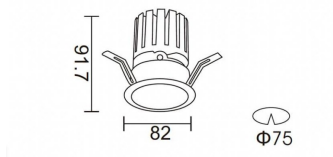

PRO-DR

Lavov downlight from the family PRO-DR with a power of 12,2W and an optics 36 degrees . CCT 3000K. With a total lumen output of 787,5lm and a luminous efficiency of 64,56lm/W.DALI driver. Made in die cast aluminum and finished in White color.

Item code	86.D025.1333.01
Product type	Indoor
Category	Downlights
Family	PRO-D
Subfamily	PRO-DR
Pictograms	

Scheme

Product	
Real power (W)	12.2
Real luminous flux (Lm)	787.5
Luminous efficiency (Lm/W)	64.56
Beam angle (°)	36
Life time (h)	50000 h L80B10
IP	20
Electrical class insulation	Clas II
Colour	White
Control gear included	Yes
Control gear	DALI
Flicker Free	Yes
Light source	LED
Type of LED	COB
Colour temperature (K)	3000
Colour consistency (SDCM)	SDCM<3
CRI	90