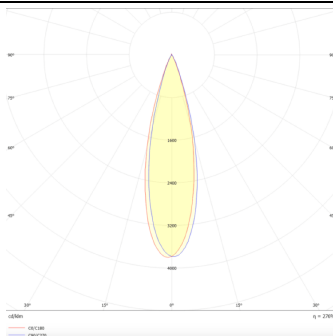

PRO-DR

Lavov downlight from the family PRO-DR with a power of 12,2W and an optics 36 degrees . CCT 3000K. With a total lumen output of 787,5lm and a luminous efficiency of 64,56lm/W.DALI driver. Made in die cast aluminum and finished in White color.

Item code	86.D025.1333.01
Product type	Indoor
Category	Downlights
Family	PRO-D
Subfamily	PRO-DR
Pictograms	

Scheme

Photometry

Product	
Real power (W)	12.2
Real luminous flux (Lm)	787.5
Luminous efficiency (Lm/W)	64.56
Beam angle (°)	36
Life time (h)	50000 h L80B10
IP	20
Electrical class insulation	Clas II
Colour	White
Control gear included	Yes
Control gear	DALI
Flicker Free	Yes
Light source	LED
Type of LED	COB
Colour temperature (K)	3000
Colour consistency (SDCM)	SDCM<3
CRI	90