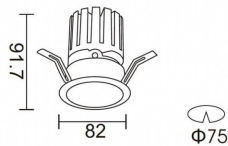

### PRO-DR

Lavov downlight from the family PRO-DR with a power of 12,2W and an optics 36 degrees . CCT 3000K. With a total lumen output of 787,5lm and a luminous efficiency of 64,56lm/W.DALI driver. Made in die cast aluminum and finished in White color.

### Scheme

<b>Product</b>	
<b>Real power (W)</b>	<b>12.2</b>
<b>Real luminous flux (Lm)</b>	<b>787.5</b>
<b>Luminous efficiency (Lm/W)</b>	<b>64.56</b>
<b>Beam angle (°)</b>	<b>36</b>
<b>Life time (h)</b>	<b>50000 h L80B10</b>
<b>IP</b>	<b>20</b>
<b>Electrical class insulation</b>	<b>Clas II</b>
<b>Colour</b>	<b>White</b>
<b>Control gear included</b>	<b>Yes</b>
<b>Control gear</b>	<b>DALI</b>
<b>Flicker Free</b>	<b>Yes</b>
<b>Light source</b>	<b>LED</b>
<b>Type of LED</b>	<b>COB</b>
<b>Colour temperature (K)</b>	<b>3000</b>
<b>Colour consistency (SDCM)</b>	<b>SDCM&lt;3</b>
<b>CRI</b>	<b>90</b>