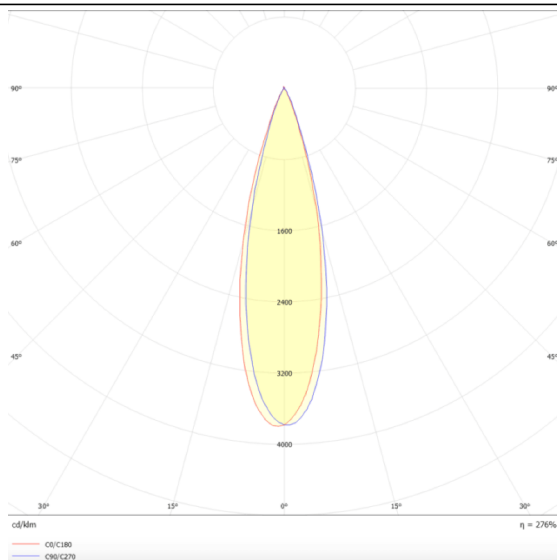

PRO-DR

Lavov downlight from the family PRO-DR with a power of 12,2W and an optics 36 degrees . CCT 3000K. With a total lumen output of 787,5lm and a luminous efficiency of 64,56lm/W.DALI driver. Made in die cast aluminum and finished in White color.

Scheme

Photometry

Item code	86.D025.1333.01
Product type	Indoor
Category	Downlights
Family	PRO-D
Subfamily	PRO-DR
Pictograms	

Product	
Real power (W)	12.2
Real luminous flux (Lm)	787.5
Luminous efficiency (Lm/W)	64.56
Beam angle (&ordm;)	36
Life time (h)	50000 h L80B10
IP	20
Electrical class insulation	Clas II
Colour	White
Control gear included	Yes
Control gear	DALI
Flicker Free	Yes
Light source	LED
Type of LED	COB
Colour temperature (K)	3000
Colour consistency (SDCM)	SDCM<3
CRI	90