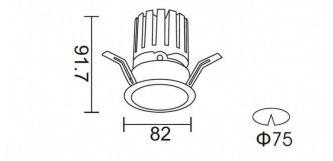

PRO-DR

Lavov downlight from the family PRO-DR with a power of 12,2W and an optics 36 degrees . CCT 3000K. With a total lumen output of 787,5lm and a luminous efficiency of 64,56lm/W.DALI driver. Made in die cast aluminum and finished in White color.

Item code	86.D025.1333.01
Product type	Indoor
Category	Downlights
Family	PRO-D
Subfamily	PRO-DR
Pictograms	

Scheme

Photometry

Product	
Real power (W)	12.2
Real luminous flux (Lm)	787.5
Luminous efficiency (Lm/W)	64.56
Beam angle (°)	36
Life time (h)	50000 h L80B10
IP	20
Electrical class insulation	Clas II
Colour	White
Control gear included	Yes
Control gear	DALI
Flicker Free	Yes
Light source	LED
Type of LED	COB
Colour temperature (K)	3000
Colour consistency (SDCM)	SDCM<3
CRI	90