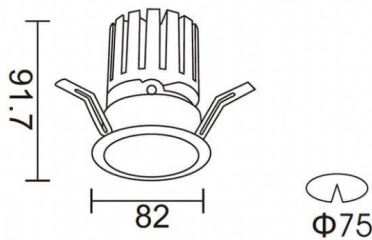

PRO-DR

Lavov downlight from the family PRO-DR with a power of 12,2W and an optics 36 degrees . CCT 3000K. With a total lumen output of 787,5lm and a luminous efficiency of 64,56lm/W.DALI driver. Made in die cast aluminum and finished in White color.

Scheme

Photometry

Item code	86.D025.1333.01
Product type	Indoor
Category	Downlights
Family	PRO-D
Subfamily	PRO-DR
Pictograms	

Product	
Real power (W)	12.2
Real luminous flux (Lm)	787.5
Luminous efficiency (Lm/W)	64.56
Beam angle (&ordm;)	36
Life time (h)	50000 h L80B10
IP	20
Electrical class insulation	Clas II
Colour	White
Control gear included	Yes
Control gear	DALI
Flicker Free	Yes
Light source	LED
Type of LED	COB
Colour temperature (K)	3000
Colour consistency (SDCM)	SDCM<3
CRI	90