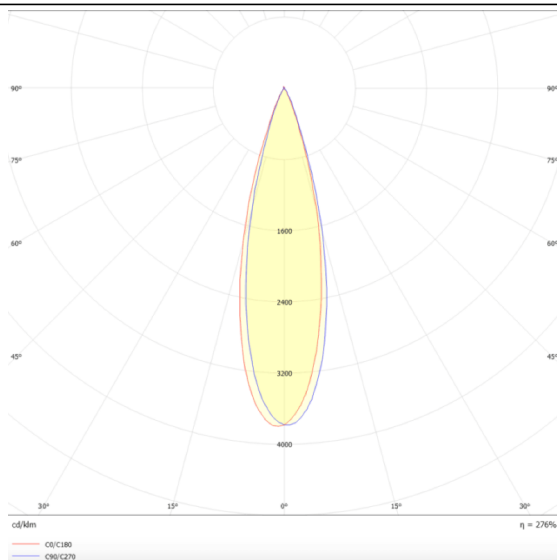

PRO-DR

Lavov downlight from the family PRO-DR with a power of 12,2W and an optics 36 degrees . CCT 3000K. With a total lumen output of 787,5lm and a luminous efficiency of 64,56lm/W.DALI driver. Made in die cast aluminum and finished in Black color.

Scheme

Photometry

Item code	86.D025.1333.02
Product type	Indoor
Category	Downlights
Family	PRO-D
Subfamily	PRO-DR
Pictograms	

Product	
Real power (W)	12.2
Real luminous flux (Lm)	787.5
Luminous efficiency (Lm/W)	64.56
Beam angle (º)	36
Life time (h)	50000 h L80B10
IP	20
Electrical class insulation	Clas II
Colour	Black
Control gear included	Yes
Control gear	DALI
Flicker Free	Yes
Light source	LED
Type of LED	COB
Colour temperature (K)	3000
Colour consistency (SDCM)	SDCM<3
CRI	90