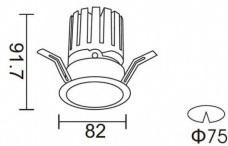

PRO-DR

Lavov downlight from the family PRO-DR with a power of 12,2W and an optics 36 degrees . CCT 3000K. With a total lumen output of 787,5lm and a luminous efficiency of 64,56lm/W.DALI driver. Made in die cast aluminum and finished in Black color.

| | |
|------------------------------------|-----------------------|
| Product | |
| Real power (W) | 12.2 |
| Real luminous flux (Lm) | 787.5 |
| Luminous efficiency (Lm/W) | 64.56 |
| Beam angle (°) | 36 |
| Life time (h) | 50000 h L80B10 |
| IP | 20 |
| Electrical class insulation | Clas II |
| Colour | Black |
| Control gear included | Yes |
| Control gear | DALI |
| Flicker Free | Yes |
| Light source | LED |
| Type of LED | COB |
| Colour temperature (K) | 3000 |
| Colour consistency (SDCM) | SDCM<3 |
| CRI | 90 |