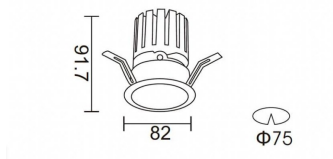

PRO-DR

Lavov downlight from the family PRO-DR with a power of 12,2W and an optics 36 degrees . CCT 3000K. With a total lumen output of 787,5lm and a luminous efficiency of 64,56lm/W.DALI driver. Made in die cast aluminum and finished in Black color.

Item code	86.D025.1333.02
Product type	Indoor
Category	Downlights
Family	PRO-D
Subfamily	PRO-DR
Pictograms	

Scheme

Product	
Real power (W)	12.2
Real luminous flux (Lm)	787.5
Luminous efficiency (Lm/W)	64.56
Beam angle (°)	36
Life time (h)	50000 h L80B10
IP	20
Electrical class insulation	Clas II
Colour	Black
Control gear included	Yes
Control gear	DALI
Flicker Free	Yes
Light source	LED
Type of LED	COB
Colour temperature (K)	3000
Colour consistency (SDCM)	SDCM<3
CRI	90