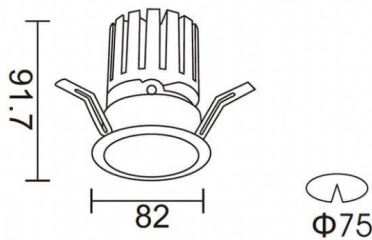

PRO-DR

Lavov downlight from the family PRO-DR with a power of 12,2W and an optics 36 degrees . CCT 3000K. With a total lumen output of 787,5lm and a luminous efficiency of 64,56lm/W.DALI driver. Made in die cast aluminum and finished in Black color.

Scheme

Photometry

Item code	86.D025.1333.02
Product type	Indoor
Category	Downlights
Family	PRO-D
Subfamily	PRO-DR
Pictograms	

Product	
Real power (W)	12.2
Real luminous flux (Lm)	787.5
Luminous efficiency (Lm/W)	64.56
Beam angle (º)	36
Life time (h)	50000 h L80B10
IP	20
Electrical class insulation	Clas II
Colour	Black
Control gear included	Yes
Control gear	DALI
Flicker Free	Yes
Light source	LED
Type of LED	COB
Colour temperature (K)	3000
Colour consistency (SDCM)	SDCM<3
CRI	90