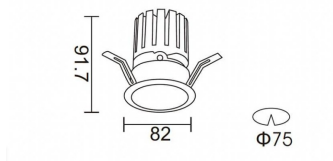

### PRO-DR

Lavov downlight from the family PRO-DR with a power of 12,2W and an optics 36 degrees . CCT 3000K. With a total lumen output of 787,5lm and a luminous efficiency of 64,56lm/W.DALI driver. Made in die cast aluminum and finished in Black color.

### Product

|                             |                |
|-----------------------------|----------------|
| Real power (W)              | 12.2           |
| Real luminous flux (Lm)     | 787.5          |
| Luminous efficiency (Lm/W)  | 64.56          |
| Beam angle (°)              | 36             |
| Life time (h)               | 50000 h L80B10 |
| IP                          | 20             |
| Electrical class insulation | Clas II        |
| Colour                      | Black          |
| Control gear included       | Yes            |
| Control gear                | DALI           |
| Flicker Free                | Yes            |
| Light source                | LED            |
| Type of LED                 | COB            |
| Colour temperature (K)      | 3000           |
| Colour consistency (SDCM)   | SDCM<3         |
| CRI                         | 90             |