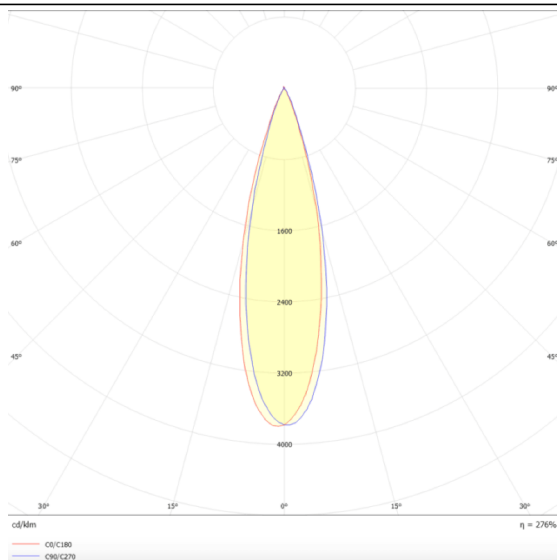

PRO-DR

Lavov downlight from the family PRO-DR with a power of 12,2W and an optics 36 degrees . CCT 3000K. With a total lumen output of 787,5lm and a luminous efficiency of 64,56lm/W.DALI driver. Made in die cast aluminum and finished in Black color.

Scheme

Photometry

Item code	86.D025.1333.02
Product type	Indoor
Category	Downlights
Family	PRO-D
Subfamily	PRO-DR
Pictograms	

Product	
Real power (W)	12.2
Real luminous flux (Lm)	787.5
Luminous efficiency (Lm/W)	64.56
Beam angle (°)	36
Life time (h)	50000 h L80B10
IP	20
Electrical class insulation	Clas II
Colour	Black
Control gear included	Yes
Control gear	DALI
Flicker Free	Yes
Light source	LED
Type of LED	COB
Colour temperature (K)	3000
Colour consistency (SDCM)	SDCM3
CRI	90