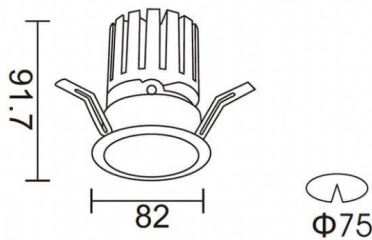

PRO-DR

Lavov downlight from the family PRO-DR with a power of 12,2W and an optics 36 degrees . CCT 3000K. With a total lumen output of 787,5lm and a luminous efficiency of 64,56lm/W.DALI driver. Made in die cast aluminum and finished in Black color.

Scheme

Photometry

Item code	86.D025.1333.02
Product type	Indoor
Category	Downlights
Family	PRO-D
Subfamily	PRO-DR
Pictograms	

Product	
Real power (W)	12.2
Real luminous flux (Lm)	787.5
Luminous efficiency (Lm/W)	64.56
Beam angle (°)	36
Life time (h)	50000 h L80B10
IP	20
Electrical class insulation	Clas II
Colour	Black
Control gear included	Yes
Control gear	DALI
Flicker Free	Yes
Light source	LED
Type of LED	COB
Colour temperature (K)	3000
Colour consistency (SDCM)	SDCM3
CRI	90