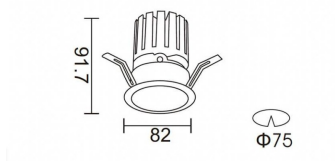

**PRO-DR**

Lavov downlight from the family PRO-DR with a power of 12,2W and an optics 36 degrees . CCT 3000K. With a total lumen output of 787,5lm and a luminous efficiency of 64,56lm/W.DALI driver. Made in die cast aluminum and finished in Silver color.

Item code	86.D025.1333.03
Product type	Indoor
Category	Downlights
Family	PRO-D
Subfamily	PRO-DR
Pictograms	

Scheme**Photometry**

Product	
Real power (W)	12.2
Real luminous flux (Lm)	787.5
Luminous efficiency (Lm/W)	64.56
Beam angle (°)	36
Life time (h)	50000 h L80B10
IP	20
Electrical class insulation	Clas II
Colour	Silver
Control gear included	Yes
Control gear	DALI
Flicker Free	Yes
Light source	LED
Type of LED	COB
Colour temperature (K)	3000
Colour consistency (SDCM)	SDCM<3
CRI	90