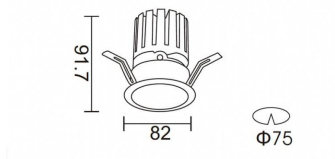

PRO-DR

Lavov downlight from the family PRO-DR with a power of 12,2W and an optics 36 degrees . CCT 3000K. With a total lumen output of 787,5lm and a luminous efficiency of 64,56lm/W.DALI driver. Made in die cast aluminum and finished in Silver color.

Item code	86.D025.1333.03
Product type	Indoor
Category	Downlights
Family	PRO-D
Subfamily	PRO-DR
Pictograms	

Scheme

Product	
Real power (W)	12.2
Real luminous flux (Lm)	787.5
Luminous efficiency (Lm/W)	64.56
Beam angle (°)	36
Life time (h)	50000 h L80B10
IP	20
Electrical class insulation	Clas II
Colour	Silver
Control gear included	Yes
Control gear	DALI
Flicker Free	Yes
Light source	LED
Type of LED	COB
Colour temperature (K)	3000
Colour consistency (SDCM)	SDCM<3
CRI	90