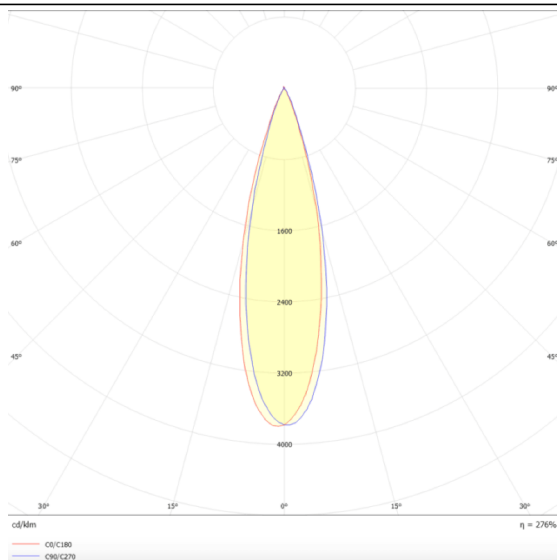

Photometry

Item code	86.D025.1333.03
Product type	Indoor
Category	Downlights
Family	PRO-D
Subfamily	PRO-DR
Pictograms	

Product	
Real power (W)	12.2
Real luminous flux (Lm)	787.5
Luminous efficiency (Lm/W)	64.56
Beam angle (&ordm;)	36
Life time (h)	50000 h L80B10
IP	20
Electrical class insulation	Clas II
Colour	Silver
Control gear included	Yes
Control gear	DALI
Flicker Free	Yes
Light source	LED
Type of LED	COB
Colour temperature (K)	3000
Colour consistency (SDCM)	SDCM<3
CRI	90