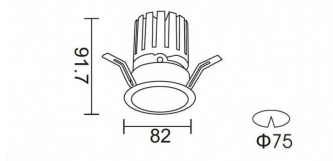

### PRO-DR

Lavov downlight from the family PRO-DR with a power of 12,2W and an optics 36 degrees . CCT 3000K. With a total lumen output of 787,5lm and a luminous efficiency of 64,56lm/W.DALI driver. Made in die cast aluminum and finished in Silver color.

### Product

Real power (W)	12.2
Real luminous flux (Lm)	787.5
Luminous efficiency (Lm/W)	64.56
Beam angle (°)	36
Life time (h)	50000 h L80B10
IP	20
Electrical class insulation	Clas II
Colour	Silver
Control gear included	Yes
Control gear	DALI
Flicker Free	Yes
Light source	LED
Type of LED	COB
Colour temperature (K)	3000
Colour consistency (SDCM)	SDCM<3
CRI	90