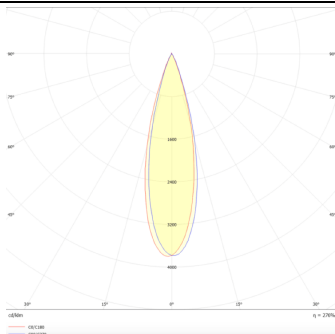

**PRO-DR**

Lavov downlight from the family PRO-DR with a power of 12,2W and an optics 36 degrees . CCT 3000K. With a total lumen output of 787,5lm and a luminous efficiency of 64,56lm/W.DALI driver. Made in die cast aluminum and finished in Silver color.

Item code	86.D025.1333.03
Product type	Indoor
Category	Downlights
Family	PRO-D
Subfamily	PRO-DR
Pictograms	

Scheme**Photometry**

Product	
Real power (W)	12.2
Real luminous flux (Lm)	787.5
Luminous efficiency (Lm/W)	64.56
Beam angle (°)	36
Life time (h)	50000 h L80B10
IP	20
Electrical class insulation	Clas II
Colour	Silver
Control gear included	Yes
Control gear	DALI
Flicker Free	Yes
Light source	LED
Type of LED	COB
Colour temperature (K)	3000
Colour consistency (SDCM)	SDCM<3
CRI	90