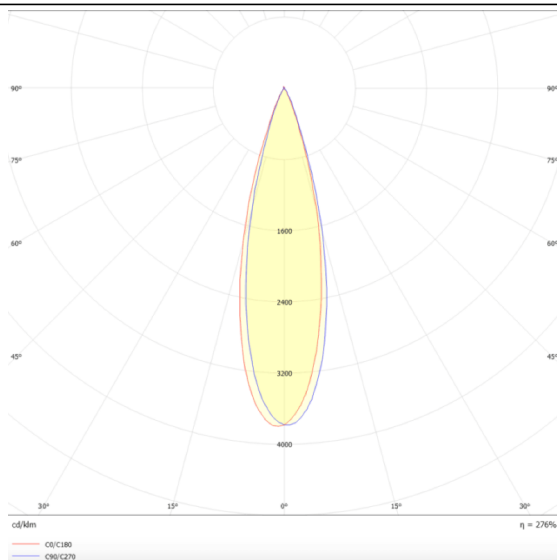

### PRO-DR

Lavov downlight from the family PRO-DR with a power of 12,2W and an optics 36 degrees . CCT 3000K. With a total lumen output of 787,5lm and a luminous efficiency of 64,56lm/W.DALI driver. Made in die cast aluminum and finished in Silver color.

### Scheme

### Photometry

Item code	86.D025.1333.03
Product type	Indoor
Category	Downlights
Family	PRO-D
Subfamily	PRO-DR
Pictograms	

Product	
Real power (W)	12.2
Real luminous flux (Lm)	787.5
Luminous efficiency (Lm/W)	64.56
Beam angle (°)	36
Life time (h)	50000 h L80B10
IP	20
Electrical class insulation	Clas II
Colour	Silver
Control gear included	Yes
Control gear	DALI
Flicker Free	Yes
Light source	LED
Type of LED	COB
Colour temperature (K)	3000
Colour consistency (SDCM)	SDCM3
CRI	90