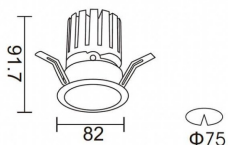

### PRO-DR

Lavov downlight from the family PRO-DR with a power of 12,2W and an optics 12 degrees . CCT 4000K. With a total lumen output of 787,5lm and a luminous efficiency of 64,56lm/W.ON/OFF driver. Made in die cast aluminum and finished in White color.

### Scheme

<b>Product</b>	
<b>Real power (W)</b>	<b>12.2</b>
<b>Real luminous flux (Lm)</b>	<b>787.5</b>
<b>Luminous efficiency (Lm/W)</b>	<b>64.56</b>
<b>Beam angle (°)</b>	<b>12</b>
<b>Life time (h)</b>	<b>50000 h L80B10</b>
<b>IP</b>	<b>20</b>
<b>Electrical class insulation</b>	<b>Clas II</b>
<b>Colour</b>	<b>White</b>
<b>Control gear included</b>	<b>Yes</b>
<b>Control gear</b>	<b>ON/OFF</b>
<b>Flicker Free</b>	<b>Yes</b>
<b>Light source</b>	<b>LED</b>
<b>Type of LED</b>	<b>COB</b>
<b>Colour temperature (K)</b>	<b>4000</b>
<b>Colour consistency (SDCM)</b>	<b>SDCM&lt;3</b>
<b>CRI</b>	<b>90</b>