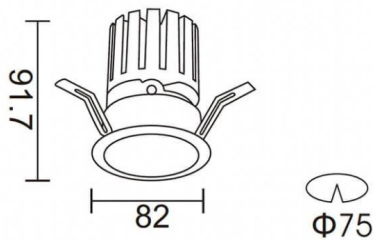

PRO-DR

Lavov downlight from the family PRO-DR with a power of 12,2W and an optics 12 degrees . CCT 4000K. With a total lumen output of 787,5lm and a luminous efficiency of 64,56lm/W.ON/OFF driver. Made in die cast aluminum and finished in White color.

Item code	86.D025.1411.01
Product type	Indoor
Category	Downlights
Family	PRO-D
Subfamily	PRO-DR
Pictograms	

Scheme

Product	
Real power (W)	12.2
Real luminous flux (Lm)	787.5
Luminous efficiency (Lm/W)	64.56
Beam angle (°)	12
Life time (h)	50000 h L80B10
IP	20
Electrical class insulation	Clas II
Colour	White
Control gear included	Yes
Control gear	ON/OFF
Flicker Free	Yes
Light source	LED
Type of LED	COB
Colour temperature (K)	4000
Colour consistency (SDCM)	SDCM3
CRI	90