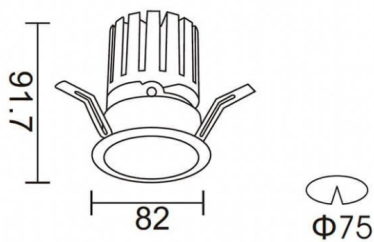

PRO-DR

Lavov downlight from the family PRO-DR with a power of 12,2W and an optics 12 degrees . CCT 4000K. With a total lumen output of 787,5lm and a luminous efficiency of 64,56lm/W.ON/OFF driver. Made in die cast aluminum and finished in White color.

Item code	86.D025.1411.01
Product type	Indoor
Category	Downlights
Family	PRO-D
Subfamily	PRO-DR
Pictograms	

Scheme

Product	
Real power (W)	12.2
Real luminous flux (Lm)	787.5
Luminous efficiency (Lm/W)	64.56
Beam angle (º)	12
Life time (h)	50000 h L80B10
IP	20
Electrical class insulation	Clas II
Colour	White
Control gear included	Yes
Control gear	ON/OFF
Flicker Free	Yes
Light source	LED
Type of LED	COB
Colour temperature (K)	4000
Colour consistency (SDCM)	SDCM<3
CRI	90