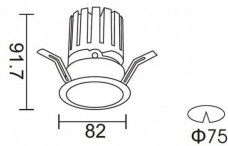

**PRO-DR**

Lavov downlight from the family PRO-DR with a power of 12,2W and an optics 12 degrees . CCT 4000K. With a total lumen output of 787,5lm and a luminous efficiency of 64,56lm/W.ON/OFF driver. Made in die cast aluminum and finished in White color.

<b>Item code</b>	<b>86.D025.1411.01</b>
<b>Product type</b>	<b>Indoor</b>
<b>Category</b>	<b>Downlights</b>
<b>Family</b>	<b>PRO-D</b>
<b>Subfamily</b>	<b>PRO-DR</b>

**Pictograms**

**Scheme**

<b>Product</b>	
<b>Real power (W)</b>	<b>12.2</b>
<b>Real luminous flux (Lm)</b>	<b>787.5</b>
<b>Luminous efficiency (Lm/W)</b>	<b>64.56</b>
<b>Beam angle (°)</b>	<b>12</b>
<b>Life time (h)</b>	<b>50000 h L80B10</b>
<b>IP</b>	<b>20</b>
<b>Electrical class insulation</b>	<b>Clas II</b>
<b>Colour</b>	<b>White</b>
<b>Control gear included</b>	<b>Yes</b>
<b>Control gear</b>	<b>ON/OFF</b>
<b>Flicker Free</b>	<b>Yes</b>
<b>Light source</b>	<b>LED</b>
<b>Type of LED</b>	<b>COB</b>
<b>Colour temperature (K)</b>	<b>4000</b>
<b>Colour consistency (SDCM)</b>	<b>SDCM&lt;3</b>
<b>CRI</b>	<b>90</b>