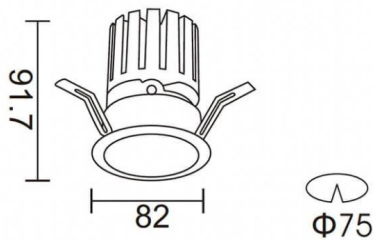

PRO-DR

Lavov downlight from the family PRO-DR with a power of 12,2W and an optics 12 degrees . CCT 4000K. With a total lumen output of 787,5lm and a luminous efficiency of 64,56lm/W.ON/OFF driver. Made in die cast aluminum and finished in Black color.

Item code	86.D025.1411.02
Product type	Indoor
Category	Downlights
Family	PRO-D
Subfamily	PRO-DR
Pictograms	

Scheme

Product	
Real power (W)	12.2
Real luminous flux (Lm)	787.5
Luminous efficiency (Lm/W)	64.56
Beam angle (°)	12
Life time (h)	50000 h L80B10
IP	20
Electrical class insulation	Clas II
Colour	Black
Control gear included	Yes
Control gear	ON/OFF
Flicker Free	Yes
Light source	LED
Type of LED	COB
Colour temperature (K)	4000
Colour consistency (SDCM)	SDCM3
CRI	90