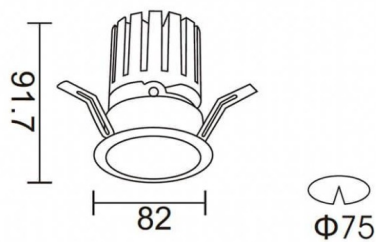

PRO-DR

Lavov downlight from the family PRO-DR with a power of 12,2W and an optics 12 degrees . CCT 4000K. With a total lumen output of 787,5lm and a luminous efficiency of 64,56lm/W.ON/OFF driver. Made in die cast aluminum and finished in Black color.

Item code	86.D025.1411.02
Product type	Indoor
Category	Downlights
Family	PRO-D
Subfamily	PRO-DR
Pictograms	

Scheme

Product	
Real power (W)	12.2
Real luminous flux (Lm)	787.5
Luminous efficiency (Lm/W)	64.56
Beam angle (º)	12
Life time (h)	50000 h L80B10
IP	20
Electrical class insulation	Clas II
Colour	Black
Control gear included	Yes
Control gear	ON/OFF
Flicker Free	Yes
Light source	LED
Type of LED	COB
Colour temperature (K)	4000
Colour consistency (SDCM)	SDCM<3
CRI	90