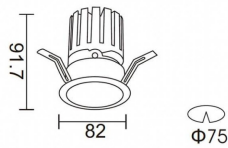

**PRO-DR**

Lavov downlight from the family PRO-DR with a power of 12,2W and an optics 12 degrees . CCT 4000K. With a total lumen output of 787,5lm and a luminous efficiency of 64,56lm/W.ON/OFF driver. Made in die cast aluminum and finished in Black color.

Item code	86.D025.1411.02
Product type	Indoor
Category	Downlights
Family	PRO-D
Subfamily	PRO-DR
Pictograms	

Scheme

Product	
Real power (W)	12.2
Real luminous flux (Lm)	787.5
Luminous efficiency (Lm/W)	64.56
Beam angle (°)	12
Life time (h)	50000 h L80B10
IP	20
Electrical class insulation	Clas II
Colour	Black
Control gear included	Yes
Control gear	ON/OFF
Flicker Free	Yes
Light source	LED
Type of LED	COB
Colour temperature (K)	4000
Colour consistency (SDCM)	SDCM<3
CRI	90