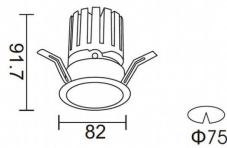

PRO-DR

Lavov downlight from the family PRO-DR with a power of 12,2W and an optics 12 degrees . CCT 4000K. With a total lumen output of 787,5lm and a luminous efficiency of 64,56lm/W.ON/OFF driver. Made in die cast aluminum and finished in Black color.

Item code	86.D025.1411.02
Product type	Indoor
Category	Downlights
Family	PRO-D
Subfamily	PRO-DR
Pictograms	

Scheme

Product	
Real power (W)	12.2
Real luminous flux (Lm)	787.5
Luminous efficiency (Lm/W)	64.56
Beam angle (°)	12
Life time (h)	50000 h L80B10
IP	20
Electrical class insulation	Clas II
Colour	Black
Control gear included	Yes
Control gear	ON/OFF
Flicker Free	Yes
Light source	LED
Type of LED	COB
Colour temperature (K)	4000
Colour consistency (SDCM)	SDCM<3
CRI	90