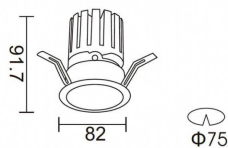

PRO-DR

Lavov downlight from the family PRO-DR with a power of 12,2W and an optics 12 degrees . CCT 4000K. With a total lumen output of 787,5lm and a luminous efficiency of 64,56lm/W.ON/OFF driver. Made in die cast aluminum and finished in Silver color.

Item code	86.D025.1411.03
Product type	Indoor
Category	Downlights
Family	PRO-D
Subfamily	PRO-DR
Pictograms	

Scheme

Product	
Real power (W)	12.2
Real luminous flux (Lm)	787.5
Luminous efficiency (Lm/W)	64.56
Beam angle (°)	12
Life time (h)	50000 h L80B10
IP	20
Electrical class insulation	Clas II
Colour	Silver
Control gear included	Yes
Control gear	ON/OFF
Flicker Free	Yes
Light source	LED
Type of LED	COB
Colour temperature (K)	4000
Colour consistency (SDCM)	SDCM<3
CRI	90