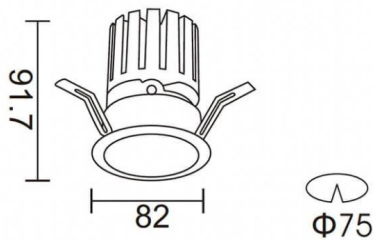

PRO-DR

Lavov downlight from the family PRO-DR with a power of 12,2W and an optics 12 degrees . CCT 4000K. With a total lumen output of 787,5lm and a luminous efficiency of 64,56lm/W.ON/OFF driver. Made in die cast aluminum and finished in Silver color.

Item code	86.D025.1411.03
Product type	Indoor
Category	Downlights
Family	PRO-D
Subfamily	PRO-DR
Pictograms	

Scheme

Product	
Real power (W)	12.2
Real luminous flux (Lm)	787.5
Luminous efficiency (Lm/W)	64.56
Beam angle (°)	12
Life time (h)	50000 h L80B10
IP	20
Electrical class insulation	Clas II
Colour	Silver
Control gear included	Yes
Control gear	ON/OFF
Flicker Free	Yes
Light source	LED
Type of LED	COB
Colour temperature (K)	4000
Colour consistency (SDCM)	SDCM3
CRI	90