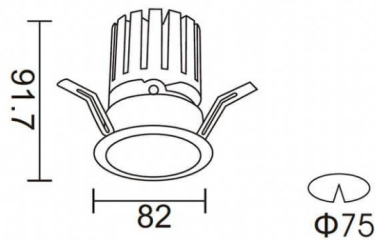

PRO-DR

Lavov downlight from the family PRO-DR with a power of 12,2W and an optics 12 degrees . CCT 4000K. With a total lumen output of 787,5lm and a luminous efficiency of 64,56lm/W.ON/OFF driver. Made in die cast aluminum and finished in Silver color.

Item code	86.D025.1411.03
Product type	Indoor
Category	Downlights
Family	PRO-D
Subfamily	PRO-DR
Pictograms	

Scheme

Product	
Real power (W)	12.2
Real luminous flux (Lm)	787.5
Luminous efficiency (Lm/W)	64.56
Beam angle (º)	12
Life time (h)	50000 h L80B10
IP	20
Electrical class insulation	Clas II
Colour	Silver
Control gear included	Yes
Control gear	ON/OFF
Flicker Free	Yes
Light source	LED
Type of LED	COB
Colour temperature (K)	4000
Colour consistency (SDCM)	SDCM<3
CRI	90