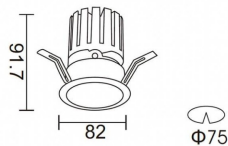

PRO-DR

Lavov downlight from the family PRO-DR with a power of 12,2W and an optics 12 degrees . CCT 4000K. With a total lumen output of 787,5lm and a luminous efficiency of 64,56lm/W.DALI driver. Made in die cast aluminum and finished in White color.

Item code	86.D025.1413.01
Product type	Indoor
Category	Downlights
Family	PRO-D
Subfamily	PRO-DR
Pictograms	

Scheme

Product

Real power (W)	12.2
Real luminous flux (Lm)	787.5
Luminous efficiency (Lm/W)	64.56
Beam angle (°)	12
Life time (h)	50000 h L80B10
IP	20
Electrical class insulation	Clas II
Colour	White
Control gear included	Yes
Control gear	DALI
Flicker Free	Yes
Light source	LED
Type of LED	COB
Colour temperature (K)	4000
Colour consistency (SDCM)	SDCM<3
CRI	90