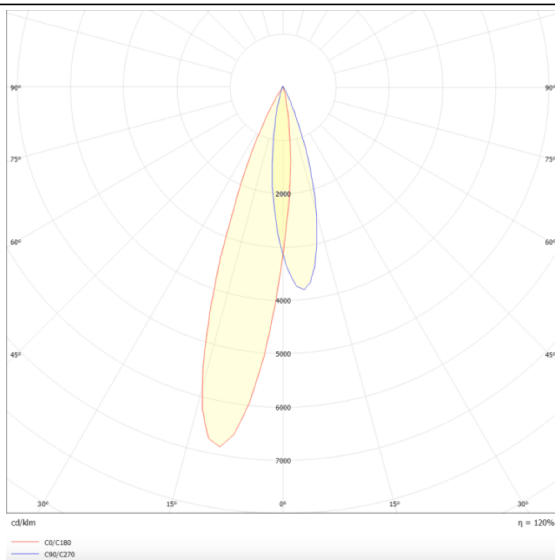

PRO-DR

Lavov downlight from the family PRO-DR with a power of 12,2W and an optics 12 degrees . CCT 4000K. With a total lumen output of 787,5lm and a luminous efficiency of 64,56lm/W.DALI driver. Made in die cast aluminum and finished in White color.

Scheme

Photometry

Item code	86.D025.1413.01
Product type	Indoor
Category	Downlights
Family	PRO-D
Subfamily	PRO-DR
Pictograms	

Product	
Real power (W)	12.2
Real luminous flux (Lm)	787.5
Luminous efficiency (Lm/W)	64.56
Beam angle (°)	12
Life time (h)	50000 h L80B10
IP	20
Electrical class insulation	Clas II
Colour	White
Control gear included	Yes
Control gear	DALI
Flicker Free	Yes
Light source	LED
Type of LED	COB
Colour temperature (K)	4000
Colour consistency (SDCM)	SDCM3
CRI	90