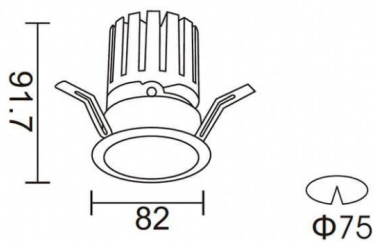

PRO-DR

Lavov downlight from the family PRO-DR with a power of 12,2W and an optics 12 degrees . CCT 4000K. With a total lumen output of 787,5lm and a luminous efficiency of 64,56lm/W.DALI driver. Made in die cast aluminum and finished in White color.

Scheme

Photometry

Item code	86.D025.1413.01
Product type	Indoor
Category	Downlights
Family	PRO-D
Subfamily	PRO-DR
Pictograms	

Product	
Real power (W)	12.2
Real luminous flux (Lm)	787.5
Luminous efficiency (Lm/W)	64.56
Beam angle (°)	12
Life time (h)	50000 h L80B10
IP	20
Electrical class insulation	Clas II
Colour	White
Control gear included	Yes
Control gear	DALI
Flicker Free	Yes
Light source	LED
Type of LED	COB
Colour temperature (K)	4000
Colour consistency (SDCM)	SDCM3
CRI	90