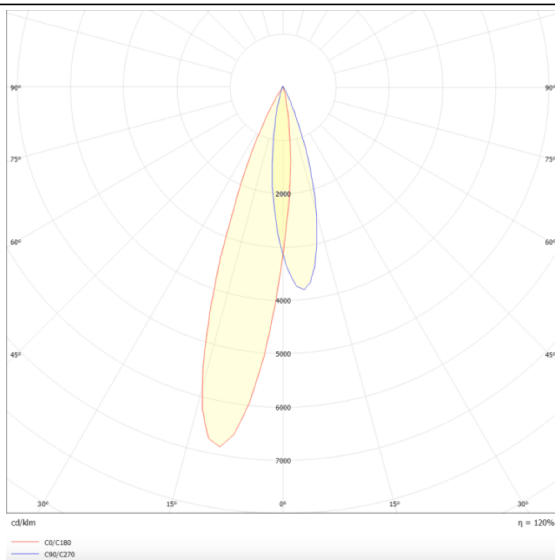

Photometry

Item code	86.D025.1413.01
Product type	Indoor
Category	Downlights
Family	PRO-D
Subfamily	PRO-DR
Pictograms	

Product

Real power (W)	12.2
Real luminous flux (Lm)	787.5
Luminous efficiency (Lm/W)	64.56
Beam angle (&ordm;)	12
Life time (h)	50000 h L80B10
IP	20
Electrical class insulation	Clas II
Colour	White
Control gear included	Yes
Control gear	DALI
Flicker Free	Yes
Light source	LED
Type of LED	COB
Colour temperature (K)	4000
Colour consistency (SDCM)	SDCM<3
CRI	90