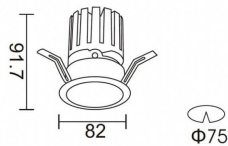

PRO-DR

Lavov downlight from the family PRO-DR with a power of 12,2W and an optics 12 degrees . CCT 4000K. With a total lumen output of 787,5lm and a luminous efficiency of 64,56lm/W.DALI driver. Made in die cast aluminum and finished in White color.

Item code	86.D025.1413.01
Product type	Indoor
Category	Downlights
Family	PRO-D
Subfamily	PRO-DR
Pictograms	

Scheme

Product	
Real power (W)	12.2
Real luminous flux (Lm)	787.5
Luminous efficiency (Lm/W)	64.56
Beam angle (°)	12
Life time (h)	50000 h L80B10
IP	20
Electrical class insulation	Clas II
Colour	White
Control gear included	Yes
Control gear	DALI
Flicker Free	Yes
Light source	LED
Type of LED	COB
Colour temperature (K)	4000
Colour consistency (SDCM)	SDCM<3
CRI	90