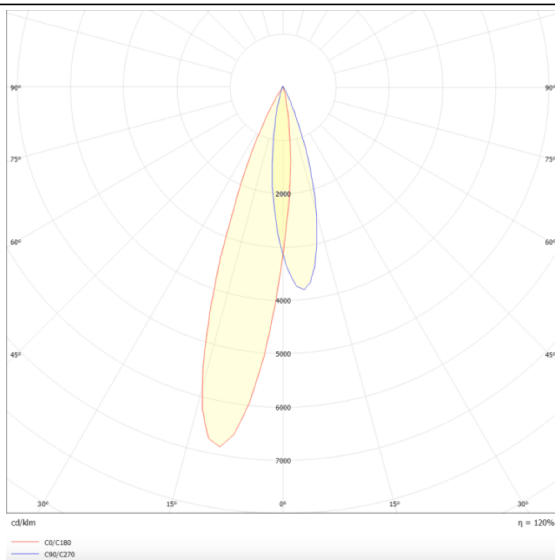

### PRO-DR

Lavov downlight from the family PRO-DR with a power of 12,2W and an optics 12 degrees . CCT 4000K. With a total lumen output of 787,5lm and a luminous efficiency of 64,56lm/W.DALI driver. Made in die cast aluminum and finished in Black color.

### Scheme

### Photometry

Item code	86.D025.1413.02
Product type	Indoor
Category	Downlights
Family	PRO-D
Subfamily	PRO-DR
Pictograms	

Product	
Real power (W)	12.2
Real luminous flux (Lm)	787.5
Luminous efficiency (Lm/W)	64.56
Beam angle (&ordm;)	12
Life time (h)	50000 h L80B10
IP	20
Electrical class insulation	Clas II
Colour	Black
Control gear included	Yes
Control gear	DALI
Flicker Free	Yes
Light source	LED
Type of LED	COB
Colour temperature (K)	4000
Colour consistency (SDCM)	SDCM<3
CRI	90