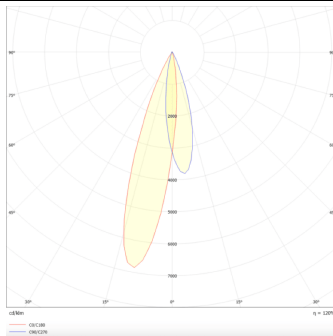

### PRO-DR

Lavov downlight from the family PRO-DR with a power of 12,2W and an optics 12 degrees . CCT 4000K. With a total lumen output of 787,5lm and a luminous efficiency of 64,56lm/W.DALI driver. Made in die cast aluminum and finished in Black color.

### Photometry

Product	
Real power (W)	12.2
Real luminous flux (Lm)	787.5
Luminous efficiency (Lm/W)	64.56
Beam angle (°)	12
Life time (h)	50000 h L80B10
IP	20
Electrical class insulation	Clas II
Colour	Black
Control gear included	Yes
Control gear	DALI
Flicker Free	Yes
Light source	LED
Type of LED	COB
Colour temperature (K)	4000
Colour consistency (SDCM)	SDCM<3
CRI	90