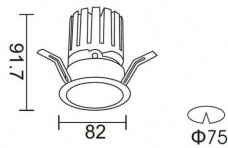

### PRO-DR

Lavov downlight from the family PRO-DR with a power of 12,2W and an optics 12 degrees . CCT 4000K. With a total lumen output of 787,5lm and a luminous efficiency of 64,56lm/W.DALI driver. Made in die cast aluminum and finished in Black color.

### Photometry

Product	
Real power (W)	12.2
Real luminous flux (Lm)	787.5
Luminous efficiency (Lm/W)	64.56
Beam angle (°)	12
Life time (h)	50000 h L80B10
IP	20
Electrical class insulation	Clas II
Colour	Black
Control gear included	Yes
Control gear	DALI
Flicker Free	Yes
Light source	LED
Type of LED	COB
Colour temperature (K)	4000
Colour consistency (SDCM)	SDCM<3
CRI	90