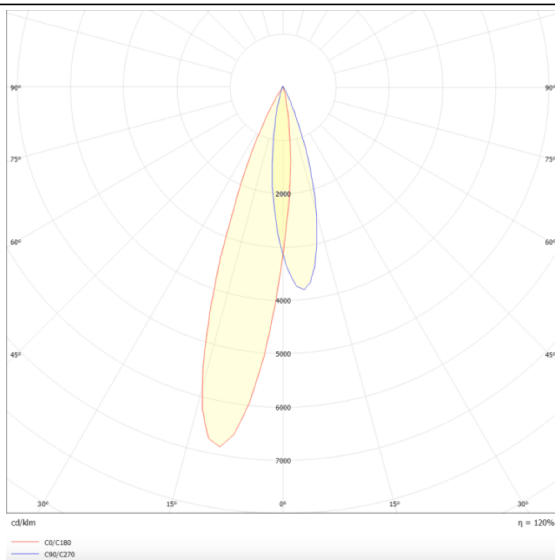

Photometry

Item code	86.D025.1413.02
Product type	Indoor
Category	Downlights
Family	PRO-D
Subfamily	PRO-DR
Pictograms	

Product	
Real power (W)	12.2
Real luminous flux (Lm)	787.5
Luminous efficiency (Lm/W)	64.56
Beam angle (&ordm;)	12
Life time (h)	50000 h L80B10
IP	20
Electrical class insulation	Clas II
Colour	Black
Control gear included	Yes
Control gear	DALI
Flicker Free	Yes
Light source	LED
Type of LED	COB
Colour temperature (K)	4000
Colour consistency (SDCM)	SDCM<3
CRI	90