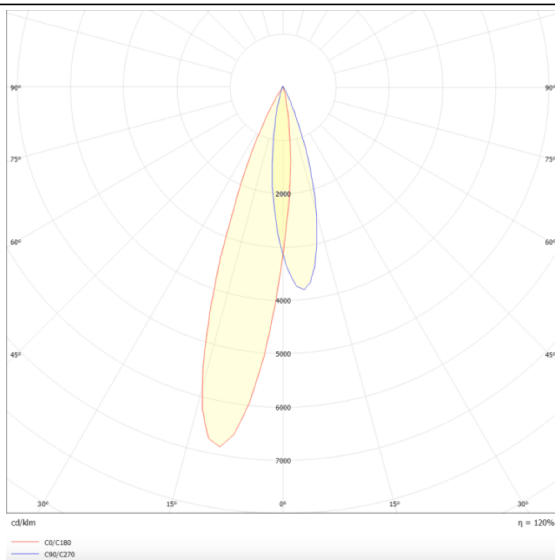

### PRO-DR

Lavov downlight from the family PRO-DR with a power of 12,2W and an optics 12 degrees . CCT 4000K. With a total lumen output of 787,5lm and a luminous efficiency of 64,56lm/W.DALI driver. Made in die cast aluminum and finished in Silver color.

### Scheme

### Photometry

Item code	86.D025.1413.03
Product type	Indoor
Category	Downlights
Family	PRO-D
Subfamily	PRO-DR
Pictograms	

Product	
Real power (W)	12.2
Real luminous flux (Lm)	787.5
Luminous efficiency (Lm/W)	64.56
Beam angle (°)	12
Life time (h)	50000 h L80B10
IP	20
Electrical class insulation	Clas II
Colour	Silver
Control gear included	Yes
Control gear	DALI
Flicker Free	Yes
Light source	LED
Type of LED	COB
Colour temperature (K)	4000
Colour consistency (SDCM)	SDCM3
CRI	90