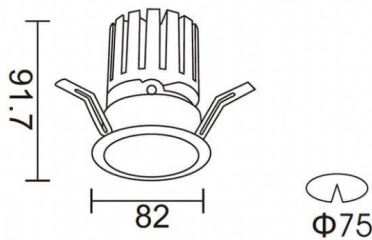

### PRO-DR

Lavov downlight from the family PRO-DR with a power of 12,2W and an optics 12 degrees . CCT 4000K. With a total lumen output of 787,5lm and a luminous efficiency of 64,56lm/W.DALI driver. Made in die cast aluminum and finished in Silver color.

### Photometry

Item code	86.D025.1413.03
Product type	Indoor
Category	Downlights
Family	PRO-D
Subfamily	PRO-DR
Pictograms	

Product	
Real power (W)	12.2
Real luminous flux (Lm)	787.5
Luminous efficiency (Lm/W)	64.56
Beam angle (°)	12
Life time (h)	50000 h L80B10
IP	20
Electrical class insulation	Clas II
Colour	Silver
Control gear included	Yes
Control gear	DALI
Flicker Free	Yes
Light source	LED
Type of LED	COB
Colour temperature (K)	4000
Colour consistency (SDCM)	SDCM3
CRI	90