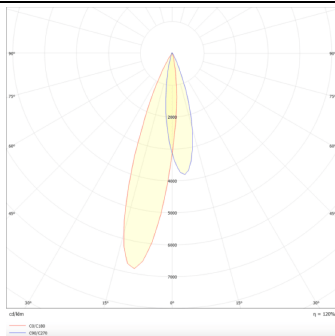

PRO-DR

Lavov downlight from the family PRO-DR with a power of 12,2W and an optics 12 degrees . CCT 4000K. With a total lumen output of 787,5lm and a luminous efficiency of 64,56lm/W.DALI driver. Made in die cast aluminum and finished in Silver color.

Item code	86.D025.1413.03
Product type	Indoor
Category	Downlights
Family	PRO-D
Subfamily	PRO-DR
Pictograms	

Scheme

Photometry

Product	
Real power (W)	12.2
Real luminous flux (Lm)	787.5
Luminous efficiency (Lm/W)	64.56
Beam angle (°)	12
Life time (h)	50000 h L80B10
IP	20
Electrical class insulation	Clas II
Colour	Silver
Control gear included	Yes
Control gear	DALI
Flicker Free	Yes
Light source	LED
Type of LED	COB
Colour temperature (K)	4000
Colour consistency (SDCM)	SDCM<3
CRI	90