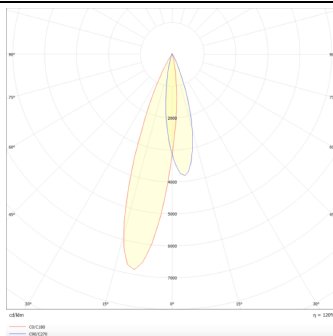

PRO-DR

Lavov downlight from the family PRO-DR with a power of 12,2W and an optics 12 degrees . CCT 4000K. With a total lumen output of 787,5lm and a luminous efficiency of 64,56lm/W.DALI driver. Made in die cast aluminum and finished in Silver color.

Item code	86.D025.1413.03
Product type	Indoor
Category	Downlights
Family	PRO-D
Subfamily	PRO-DR
Pictograms	

Scheme

Photometry

Product	
Real power (W)	12.2
Real luminous flux (Lm)	787.5
Luminous efficiency (Lm/W)	64.56
Beam angle (°)	12
Life time (h)	50000 h L80B10
IP	20
Electrical class insulation	Clas II
Colour	Silver
Control gear included	Yes
Control gear	DALI
Flicker Free	Yes
Light source	LED
Type of LED	COB
Colour temperature (K)	4000
Colour consistency (SDCM)	SDCM<3
CRI	90