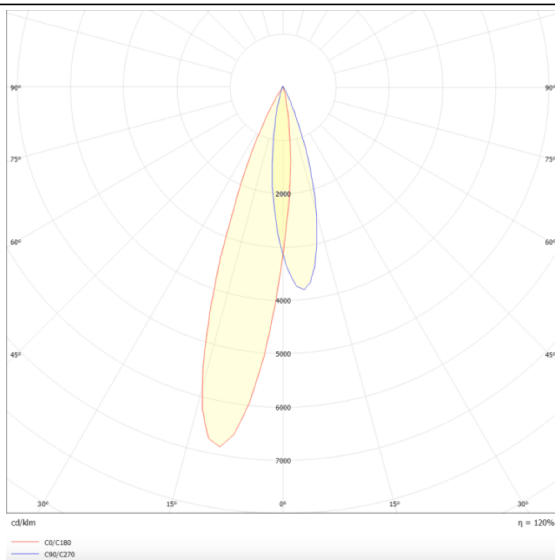

PRO-DR

Lavov downlight from the family PRO-DR with a power of 12,2W and an optics 12 degrees . CCT 4000K. With a total lumen output of 787,5lm and a luminous efficiency of 64,56lm/W.DALI driver. Made in die cast aluminum and finished in Silver color.

Scheme

Photometry

Item code	86.D025.1413.03
Product type	Indoor
Category	Downlights
Family	PRO-D
Subfamily	PRO-DR
Pictograms	

Product

Real power (W)	12.2
Real luminous flux (Lm)	787.5
Luminous efficiency (Lm/W)	64.56
Beam angle (&ordm;)	12
Life time (h)	50000 h L80B10
IP	20
Electrical class insulation	Clas II
Colour	Silver
Control gear included	Yes
Control gear	DALI
Flicker Free	Yes
Light source	LED
Type of LED	COB
Colour temperature (K)	4000
Colour consistency (SDCM)	SDCM<3
CRI	90