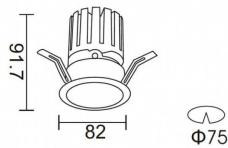

PRO-DR

Lavov downlight from the family PRO-DR with a power of 12,2W and an optics 12 degrees . CCT 4000K. With a total lumen output of 787,5lm and a luminous efficiency of 64,56lm/W.DALI driver. Made in die cast aluminum and finished in Silver color.

Item code	86.D025.1413.03
Product type	Indoor
Category	Downlights
Family	PRO-D
Subfamily	PRO-DR
Pictograms	

Scheme

Photometry

Product	
Real power (W)	12.2
Real luminous flux (Lm)	787.5
Luminous efficiency (Lm/W)	64.56
Beam angle (°)	12
Life time (h)	50000 h L80B10
IP	20
Electrical class insulation	Clas II
Colour	Silver
Control gear included	Yes
Control gear	DALI
Flicker Free	Yes
Light source	LED
Type of LED	COB
Colour temperature (K)	4000
Colour consistency (SDCM)	SDCM<3
CRI	90