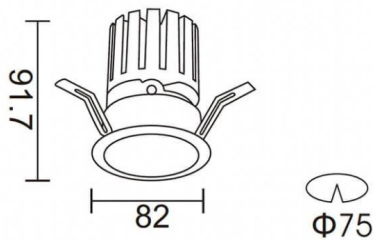

PRO-DR

Lavov downlight from the family PRO-DR with a power of 12,2W and an optics 24 degrees . CCT 4000K. With a total lumen output of 787,5lm and a luminous efficiency of 64,56lm/W.ON/OFF driver. Made in die cast aluminum and finished in White color.

Item code	86.D025.1421.01
Product type	Indoor
Category	Downlights
Family	PRO-D
Subfamily	PRO-DR
Pictograms	

Scheme

Product	
Real power (W)	12.2
Real luminous flux (Lm)	787.5
Luminous efficiency (Lm/W)	64.56
Beam angle (º)	24
Life time (h)	50000 h L80B10
IP	20
Electrical class insulation	Clas II
Colour	White
Control gear included	Yes
Control gear	ON/OFF
Flicker Free	Yes
Light source	LED
Type of LED	COB
Colour temperature (K)	4000
Colour consistency (SDCM)	SDCM<3
CRI	90