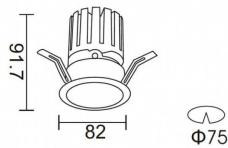

### PRO-DR

Lavov downlight from the family PRO-DR with a power of 12,2W and an optics 24 degrees . CCT 4000K. With a total lumen output of 787,5lm and a luminous efficiency of 64,56lm/W.ON/OFF driver. Made in die cast aluminum and finished in White color.

### Scheme

<b>Product</b>	
<b>Real power (W)</b>	<b>12.2</b>
<b>Real luminous flux (Lm)</b>	<b>787.5</b>
<b>Luminous efficiency (Lm/W)</b>	<b>64.56</b>
<b>Beam angle (°)</b>	<b>24</b>
<b>Life time (h)</b>	<b>50000 h L80B10</b>
<b>IP</b>	<b>20</b>
<b>Electrical class insulation</b>	<b>Clas II</b>
<b>Colour</b>	<b>White</b>
<b>Control gear included</b>	<b>Yes</b>
<b>Control gear</b>	<b>ON/OFF</b>
<b>Flicker Free</b>	<b>Yes</b>
<b>Light source</b>	<b>LED</b>
<b>Type of LED</b>	<b>COB</b>
<b>Colour temperature (K)</b>	<b>4000</b>
<b>Colour consistency (SDCM)</b>	<b>SDCM&lt;3</b>
<b>CRI</b>	<b>90</b>