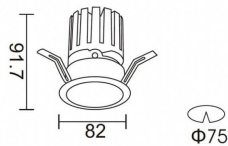

**PRO-DR**

Lavov downlight from the family PRO-DR with a power of 12,2W and an optics 24 degrees . CCT 4000K. With a total lumen output of 787,5lm and a luminous efficiency of 64,56lm/W.ON/OFF driver. Made in die cast aluminum and finished in White color.

<b>Item code</b>	<b>86.D025.1421.01</b>
<b>Product type</b>	<b>Indoor</b>
<b>Category</b>	<b>Downlights</b>
<b>Family</b>	<b>PRO-D</b>
<b>Subfamily</b>	<b>PRO-DR</b>
<b>Pictograms</b>	

**Scheme**

<b>Product</b>	
<b>Real power (W)</b>	<b>12.2</b>
<b>Real luminous flux (Lm)</b>	<b>787.5</b>
<b>Luminous efficiency (Lm/W)</b>	<b>64.56</b>
<b>Beam angle (°)</b>	<b>24</b>
<b>Life time (h)</b>	<b>50000 h L80B10</b>
<b>IP</b>	<b>20</b>
<b>Electrical class insulation</b>	<b>Clas II</b>
<b>Colour</b>	<b>White</b>
<b>Control gear included</b>	<b>Yes</b>
<b>Control gear</b>	<b>ON/OFF</b>
<b>Flicker Free</b>	<b>Yes</b>
<b>Light source</b>	<b>LED</b>
<b>Type of LED</b>	<b>COB</b>
<b>Colour temperature (K)</b>	<b>4000</b>
<b>Colour consistency (SDCM)</b>	<b>SDCM&lt;3</b>
<b>CRI</b>	<b>90</b>