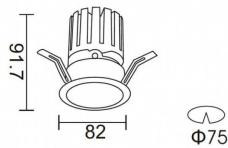

### PRO-DR

Lavov downlight from the family PRO-DR with a power of 12,2W and an optics 24 degrees . CCT 4000K. With a total lumen output of 787,5lm and a luminous efficiency of 64,56lm/W.ON/OFF driver. Made in die cast aluminum and finished in Black color.

### Scheme

<b>Product</b>	
<b>Real power (W)</b>	<b>12.2</b>
<b>Real luminous flux (Lm)</b>	<b>787.5</b>
<b>Luminous efficiency (Lm/W)</b>	<b>64.56</b>
<b>Beam angle (°)</b>	<b>24</b>
<b>Life time (h)</b>	<b>50000 h L80B10</b>
<b>IP</b>	<b>20</b>
<b>Electrical class insulation</b>	<b>Clas II</b>
<b>Colour</b>	<b>Black</b>
<b>Control gear included</b>	<b>Yes</b>
<b>Control gear</b>	<b>ON/OFF</b>
<b>Flicker Free</b>	<b>Yes</b>
<b>Light source</b>	<b>LED</b>
<b>Type of LED</b>	<b>COB</b>
<b>Colour temperature (K)</b>	<b>4000</b>
<b>Colour consistency (SDCM)</b>	<b>SDCM&lt;3</b>
<b>CRI</b>	<b>90</b>