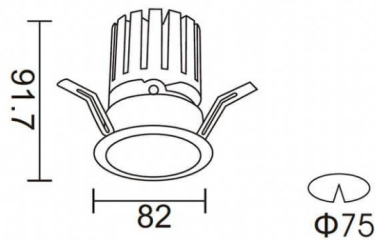

### PRO-DR

Lavov downlight from the family PRO-DR with a power of 12,2W and an optics 24 degrees . CCT 4000K. With a total lumen output of 787,5lm and a luminous efficiency of 64,56lm/W.ON/OFF driver. Made in die cast aluminum and finished in Black color.

### Scheme

Product	
Real power (W)	12.2
Real luminous flux (Lm)	787.5
Luminous efficiency (Lm/W)	64.56
Beam angle (&ordm;)	24
Life time (h)	50000 h L80B10
IP	20
Electrical class insulation	Clas II
Colour	Black
Control gear included	Yes
Control gear	ON/OFF
Flicker Free	Yes
Light source	LED
Type of LED	COB
Colour temperature (K)	4000
Colour consistency (SDCM)	SDCM<3
CRI	90