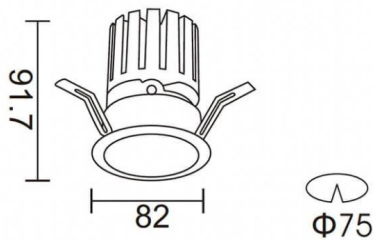

PRO-DR

Lavov downlight from the family PRO-DR with a power of 12,2W and an optics 24 degrees . CCT 4000K. With a total lumen output of 787,5lm and a luminous efficiency of 64,56lm/W.ON/OFF driver. Made in die cast aluminum and finished in Black color.

Item code	86.D025.1421.02
Product type	Indoor
Category	Downlights
Family	PRO-D
Subfamily	PRO-DR
Pictograms	

Scheme

Product	
Real power (W)	12.2
Real luminous flux (Lm)	787.5
Luminous efficiency (Lm/W)	64.56
Beam angle (°)	24
Life time (h)	50000 h L80B10
IP	20
Electrical class insulation	Clas II
Colour	Black
Control gear included	Yes
Control gear	ON/OFF
Flicker Free	Yes
Light source	LED
Type of LED	COB
Colour temperature (K)	4000
Colour consistency (SDCM)	SDCM3
CRI	90