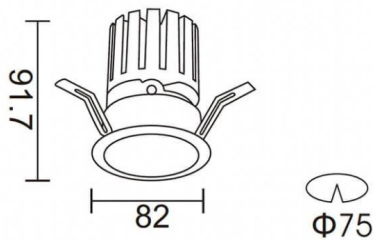

Scheme

Product	
Real power (W)	12.2
Real luminous flux (Lm)	787.5
Luminous efficiency (Lm/W)	64.56
Beam angle (°)	24
Life time (h)	50000 h L80B10
IP	20
Electrical class insulation	Clas II
Colour	Silver
Control gear included	Yes
Control gear	ON/OFF
Flicker Free	Yes
Light source	LED
Type of LED	COB
Colour temperature (K)	4000
Colour consistency (SDCM)	SDCM3
CRI	90