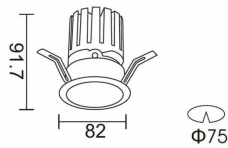

**PRO-DR**

Lavov downlight from the family PRO-DR with a power of 12,2W and an optics 24 degrees . CCT 4000K. With a total lumen output of 787,5lm and a luminous efficiency of 64,56lm/W.ON/OFF driver. Made in die cast aluminum and finished in Silver color.

<b>Item code</b>	<b>86.D025.1421.03</b>
<b>Product type</b>	<b>Indoor</b>
<b>Category</b>	<b>Downlights</b>
<b>Family</b>	<b>PRO-D</b>
<b>Subfamily</b>	<b>PRO-DR</b>
<b>Pictograms</b>	

**Scheme**

<b>Product</b>	
<b>Real power (W)</b>	<b>12.2</b>
<b>Real luminous flux (Lm)</b>	<b>787.5</b>
<b>Luminous efficiency (Lm/W)</b>	<b>64.56</b>
<b>Beam angle (°)</b>	<b>24</b>
<b>Life time (h)</b>	<b>50000 h L80B10</b>
<b>IP</b>	<b>20</b>
<b>Electrical class insulation</b>	<b>Clas II</b>
<b>Colour</b>	<b>Silver</b>
<b>Control gear included</b>	<b>Yes</b>
<b>Control gear</b>	<b>ON/OFF</b>
<b>Flicker Free</b>	<b>Yes</b>
<b>Light source</b>	<b>LED</b>
<b>Type of LED</b>	<b>COB</b>
<b>Colour temperature (K)</b>	<b>4000</b>
<b>Colour consistency (SDCM)</b>	<b>SDCM&lt;3</b>
<b>CRI</b>	<b>90</b>