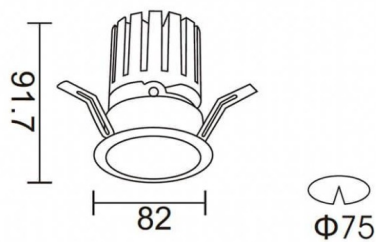

### PRO-DR

Lavov downlight from the family PRO-DR with a power of 12,2W and an optics 24 degrees . CCT 4000K. With a total lumen output of 787,5lm and a luminous efficiency of 64,56lm/W.ON/OFF driver. Made in die cast aluminum and finished in Silver color.

### Scheme

<b>Product</b>	
<b>Real power (W)</b>	<b>12.2</b>
<b>Real luminous flux (Lm)</b>	<b>787.5</b>
<b>Luminous efficiency (Lm/W)</b>	<b>64.56</b>
<b>Beam angle (&amp;ordm;)</b>	<b>24</b>
<b>Life time (h)</b>	<b>50000 h L80B10</b>
<b>IP</b>	<b>20</b>
<b>Electrical class insulation</b>	<b>Clas II</b>
<b>Colour</b>	<b>Silver</b>
<b>Control gear included</b>	<b>Yes</b>
<b>Control gear</b>	<b>ON/OFF</b>
<b>Flicker Free</b>	<b>Yes</b>
<b>Light source</b>	<b>LED</b>
<b>Type of LED</b>	<b>COB</b>
<b>Colour temperature (K)</b>	<b>4000</b>
<b>Colour consistency (SDCM)</b>	<b>SDCM&lt;3</b>
<b>CRI</b>	<b>90</b>