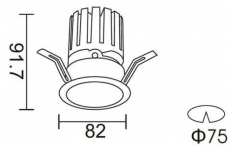

PRO-DR

Lavov downlight from the family PRO-DR with a power of 12,2W and an optics 24 degrees . CCT 4000K. With a total lumen output of 787,5lm and a luminous efficiency of 64,56lm/W.ON/OFF driver. Made in die cast aluminum and finished in Silver color.

| | |
|---------------------|------------------------|
| Item code | 86.D025.1421.03 |
| Product type | Indoor |
| Category | Downlights |
| Family | PRO-D |
| Subfamily | PRO-DR |

Pictograms

Scheme

| | |
|------------------------------------|-----------------------|
| Product | |
| Real power (W) | 12.2 |
| Real luminous flux (Lm) | 787.5 |
| Luminous efficiency (Lm/W) | 64.56 |
| Beam angle (°) | 24 |
| Life time (h) | 50000 h L80B10 |
| IP | 20 |
| Electrical class insulation | Clas II |
| Colour | Silver |
| Control gear included | Yes |
| Control gear | ON/OFF |
| Flicker Free | Yes |
| Light source | LED |
| Type of LED | COB |
| Colour temperature (K) | 4000 |
| Colour consistency (SDCM) | SDCM<3 |
| CRI | 90 |