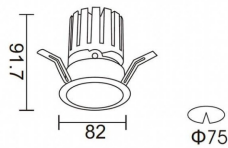

### PRO-DR

Lavov downlight from the family PRO-DR with a power of 12,2W and an optics 24 degrees . CCT 4000K. With a total lumen output of 787,5lm and a luminous efficiency of 64,56lm/W.ON/OFF driver. Made in die cast aluminum and finished in Silver color.

### Scheme

<b>Product</b>	
<b>Real power (W)</b>	<b>12.2</b>
<b>Real luminous flux (Lm)</b>	<b>787.5</b>
<b>Luminous efficiency (Lm/W)</b>	<b>64.56</b>
<b>Beam angle (°)</b>	<b>24</b>
<b>Life time (h)</b>	<b>50000 h L80B10</b>
<b>IP</b>	<b>20</b>
<b>Electrical class insulation</b>	<b>Clas II</b>
<b>Colour</b>	<b>Silver</b>
<b>Control gear included</b>	<b>Yes</b>
<b>Control gear</b>	<b>ON/OFF</b>
<b>Flicker Free</b>	<b>Yes</b>
<b>Light source</b>	<b>LED</b>
<b>Type of LED</b>	<b>COB</b>
<b>Colour temperature (K)</b>	<b>4000</b>
<b>Colour consistency (SDCM)</b>	<b>SDCM&lt;3</b>
<b>CRI</b>	<b>90</b>