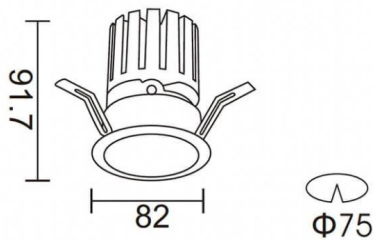

PRO-DR

Lavov downlight from the family PRO-DR with a power of 12,2W and an optics 24 degrees . CCT 4000K. With a total lumen output of 787,5lm and a luminous efficiency of 64,56lm/W.ON/OFF driver. Made in die cast aluminum and finished in Silver color.

Item code	86.D025.1421.03
Product type	Indoor
Category	Downlights
Family	PRO-D
Subfamily	PRO-DR
Pictograms	

Scheme

Product	
Real power (W)	12.2
Real luminous flux (Lm)	787.5
Luminous efficiency (Lm/W)	64.56
Beam angle (°)	24
Life time (h)	50000 h L80B10
IP	20
Electrical class insulation	Clas II
Colour	Silver
Control gear included	Yes
Control gear	ON/OFF
Flicker Free	Yes
Light source	LED
Type of LED	COB
Colour temperature (K)	4000
Colour consistency (SDCM)	SDCM3
CRI	90