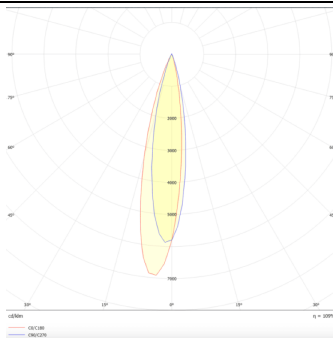

PRO-DR

Lavov downlight from the family PRO-DR with a power of 12,2W and an optics 24 degrees . CCT 4000K. With a total lumen output of 787,5lm and a luminous efficiency of 64,56lm/W.DALI driver. Made in die cast aluminum and finished in White color.

Item code	86.D025.1423.01
Product type	Indoor
Category	Downlights
Family	PRO-D
Subfamily	PRO-DR
Pictograms	

Scheme

Photometry

Product	
Real power (W)	12.2
Real luminous flux (Lm)	787.5
Luminous efficiency (Lm/W)	64.56
Beam angle (°)	24
Life time (h)	50000 h L80B10
IP	20
Electrical class insulation	Clas II
Colour	White
Control gear included	Yes
Control gear	DALI
Flicker Free	Yes
Light source	LED
Type of LED	COB
Colour temperature (K)	4000
Colour consistency (SDCM)	SDCM<3
CRI	90