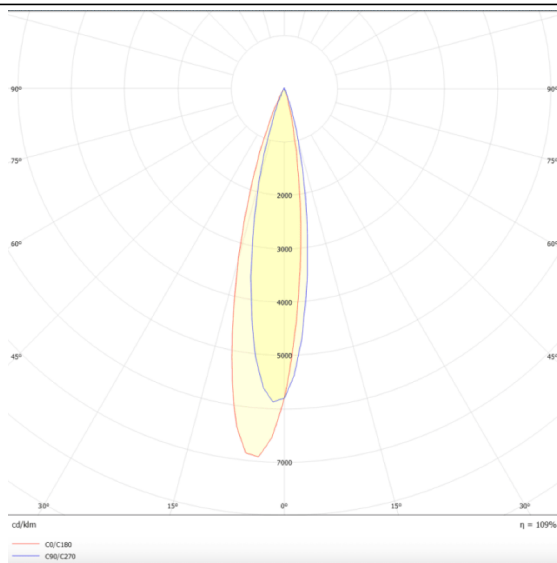

Photometry

Item code	86.D025.1423.01
Product type	Indoor
Category	Downlights
Family	PRO-D
Subfamily	PRO-DR
Pictograms	

Product

Real power (W)	12.2
Real luminous flux (Lm)	787.5
Luminous efficiency (Lm/W)	64.56
Beam angle (&ordm;)	24
Life time (h)	50000 h L80B10
IP	20
Electrical class insulation	Clas II
Colour	White
Control gear included	Yes
Control gear	DALI
Flicker Free	Yes
Light source	LED
Type of LED	COB
Colour temperature (K)	4000
Colour consistency (SDCM)	SDCM<3
CRI	90