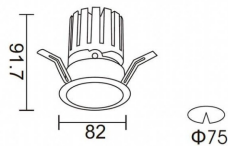

PRO-DR

Lavov downlight from the family PRO-DR with a power of 12,2W and an optics 24 degrees . CCT 4000K. With a total lumen output of 787,5lm and a luminous efficiency of 64,56lm/W.DALI driver. Made in die cast aluminum and finished in White color.

Item code	86.D025.1423.01
Product type	Indoor
Category	Downlights
Family	PRO-D
Subfamily	PRO-DR
Pictograms	

Scheme

Product	
Real power (W)	12.2
Real luminous flux (Lm)	787.5
Luminous efficiency (Lm/W)	64.56
Beam angle (°)	24
Life time (h)	50000 h L80B10
IP	20
Electrical class insulation	Clas II
Colour	White
Control gear included	Yes
Control gear	DALI
Flicker Free	Yes
Light source	LED
Type of LED	COB
Colour temperature (K)	4000
Colour consistency (SDCM)	SDCM<3
CRI	90