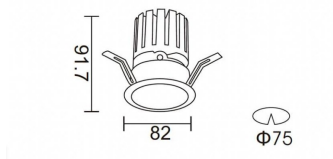

PRO-DR

Lavov downlight from the family PRO-DR with a power of 12,2W and an optics 24 degrees . CCT 4000K. With a total lumen output of 787,5lm and a luminous efficiency of 64,56lm/W.DALI driver. Made in die cast aluminum and finished in White color.

Item code	86.D025.1423.01
Product type	Indoor
Category	Downlights
Family	PRO-D
Subfamily	PRO-DR
Pictograms	

Scheme

Product	
Real power (W)	12.2
Real luminous flux (Lm)	787.5
Luminous efficiency (Lm/W)	64.56
Beam angle (°)	24
Life time (h)	50000 h L80B10
IP	20
Electrical class insulation	Clas II
Colour	White
Control gear included	Yes
Control gear	DALI
Flicker Free	Yes
Light source	LED
Type of LED	COB
Colour temperature (K)	4000
Colour consistency (SDCM)	SDCM<3
CRI	90