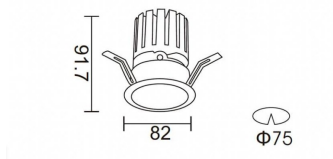

PRO-DR

Lavov downlight from the family PRO-DR with a power of 12,2W and an optics 24 degrees . CCT 4000K. With a total lumen output of 787,5lm and a luminous efficiency of 64,56lm/W.DALI driver. Made in die cast aluminum and finished in White color.

Item code	86.D025.1423.01
Product type	Indoor
Category	Downlights
Family	PRO-D
Subfamily	PRO-DR
Pictograms	

Scheme

Photometry

Product	
Real power (W)	12.2
Real luminous flux (Lm)	787.5
Luminous efficiency (Lm/W)	64.56
Beam angle (°)	24
Life time (h)	50000 h L80B10
IP	20
Electrical class insulation	Clas II
Colour	White
Control gear included	Yes
Control gear	DALI
Flicker Free	Yes
Light source	LED
Type of LED	COB
Colour temperature (K)	4000
Colour consistency (SDCM)	SDCM<3
CRI	90