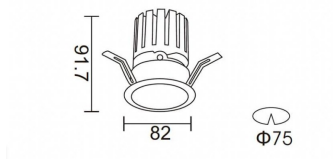

PRO-DR

Lavov downlight from the family PRO-DR with a power of 12,2W and an optics 24 degrees . CCT 4000K. With a total lumen output of 787,5lm and a luminous efficiency of 64,56lm/W.DALI driver. Made in die cast aluminum and finished in Black color.

Item code	86.D025.1423.02
Product type	Indoor
Category	Downlights
Family	PRO-D
Subfamily	PRO-DR
Pictograms	

Scheme

Product	
Real power (W)	12.2
Real luminous flux (Lm)	787.5
Luminous efficiency (Lm/W)	64.56
Beam angle (°)	24
Life time (h)	50000 h L80B10
IP	20
Electrical class insulation	Clas II
Colour	Black
Control gear included	Yes
Control gear	DALI
Flicker Free	Yes
Light source	LED
Type of LED	COB
Colour temperature (K)	4000
Colour consistency (SDCM)	SDCM<3
CRI	90