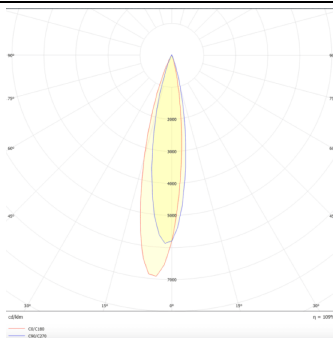

PRO-DR

Lavov downlight from the family PRO-DR with a power of 12,2W and an optics 24 degrees . CCT 4000K. With a total lumen output of 787,5lm and a luminous efficiency of 64,56lm/W.DALI driver. Made in die cast aluminum and finished in Black color.

Item code	86.D025.1423.02
Product type	Indoor
Category	Downlights
Family	PRO-D
Subfamily	PRO-DR
Pictograms	

Scheme

Photometry

Product	
Real power (W)	12.2
Real luminous flux (Lm)	787.5
Luminous efficiency (Lm/W)	64.56
Beam angle (°)	24
Life time (h)	50000 h L80B10
IP	20
Electrical class insulation	Clas II
Colour	Black
Control gear included	Yes
Control gear	DALI
Flicker Free	Yes
Light source	LED
Type of LED	COB
Colour temperature (K)	4000
Colour consistency (SDCM)	SDCM<3
CRI	90