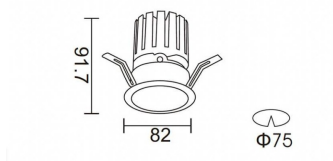

PRO-DR

Lavov downlight from the family PRO-DR with a power of 12,2W and an optics 24 degrees . CCT 4000K. With a total lumen output of 787,5lm and a luminous efficiency of 64,56lm/W.DALI driver. Made in die cast aluminum and finished in Black color.

Item code	86.D025.1423.02
Product type	Indoor
Category	Downlights
Family	PRO-D
Subfamily	PRO-DR
Pictograms	

Scheme

Product	
Real power (W)	12.2
Real luminous flux (Lm)	787.5
Luminous efficiency (Lm/W)	64.56
Beam angle (°)	24
Life time (h)	50000 h L80B10
IP	20
Electrical class insulation	Clas II
Colour	Black
Control gear included	Yes
Control gear	DALI
Flicker Free	Yes
Light source	LED
Type of LED	COB
Colour temperature (K)	4000
Colour consistency (SDCM)	SDCM<3
CRI	90