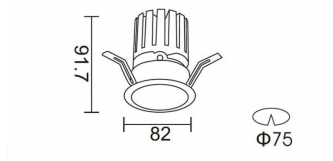

PRO-DR

Lavov downlight from the family PRO-DR with a power of 12,2W and an optics 24 degrees . CCT 4000K. With a total lumen output of 787,5lm and a luminous efficiency of 64,56lm/W.DALI driver. Made in die cast aluminum and finished in Black color.

Item code	86.D025.1423.02
Product type	Indoor
Category	Downlights
Family	PRO-D
Subfamily	PRO-DR
Pictograms	

Scheme

Photometry

Product	
Real power (W)	12.2
Real luminous flux (Lm)	787.5
Luminous efficiency (Lm/W)	64.56
Beam angle (°)	24
Life time (h)	50000 h L80B10
IP	20
Electrical class insulation	Clas II
Colour	Black
Control gear included	Yes
Control gear	DALI
Flicker Free	Yes
Light source	LED
Type of LED	COB
Colour temperature (K)	4000
Colour consistency (SDCM)	SDCM<3
CRI	90