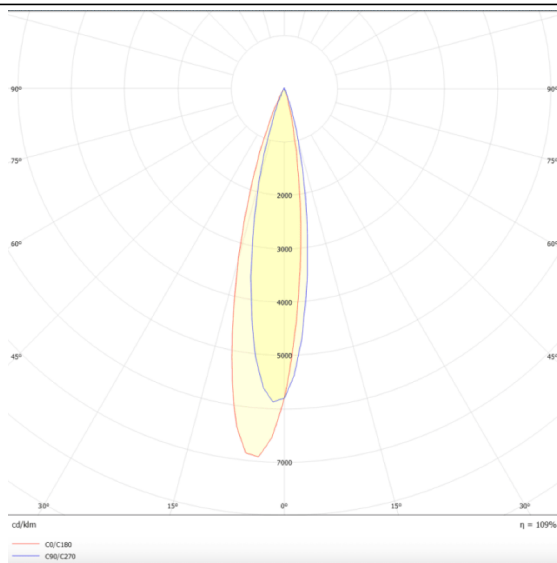

### PRO-DR

Lavov downlight from the family PRO-DR with a power of 12,2W and an optics 24 degrees . CCT 4000K. With a total lumen output of 787,5lm and a luminous efficiency of 64,56lm/W.DALI driver. Made in die cast aluminum and finished in Black color.

### Scheme

### Photometry

Item code	86.D025.1423.02
Product type	Indoor
Category	Downlights
Family	PRO-D
Subfamily	PRO-DR
Pictograms	

Product	
Real power (W)	12.2
Real luminous flux (Lm)	787.5
Luminous efficiency (Lm/W)	64.56
Beam angle (°)	24
Life time (h)	50000 h L80B10
IP	20
Electrical class insulation	Clas II
Colour	Black
Control gear included	Yes
Control gear	DALI
Flicker Free	Yes
Light source	LED
Type of LED	COB
Colour temperature (K)	4000
Colour consistency (SDCM)	SDCM3
CRI	90