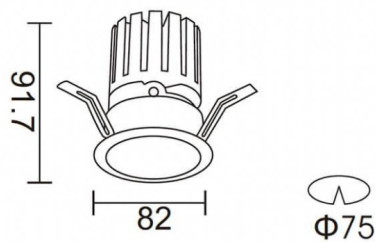

### PRO-DR

Lavov downlight from the family PRO-DR with a power of 12,2W and an optics 24 degrees . CCT 4000K. With a total lumen output of 787,5lm and a luminous efficiency of 64,56lm/W.DALI driver. Made in die cast aluminum and finished in Black color.

### Photometry

Item code	86.D025.1423.02
Product type	Indoor
Category	Downlights
Family	PRO-D
Subfamily	PRO-DR
Pictograms	

Product	
Real power (W)	12.2
Real luminous flux (Lm)	787.5
Luminous efficiency (Lm/W)	64.56
Beam angle (°)	24
Life time (h)	50000 h L80B10
IP	20
Electrical class insulation	Clas II
Colour	Black
Control gear included	Yes
Control gear	DALI
Flicker Free	Yes
Light source	LED
Type of LED	COB
Colour temperature (K)	4000
Colour consistency (SDCM)	SDCM3
CRI	90