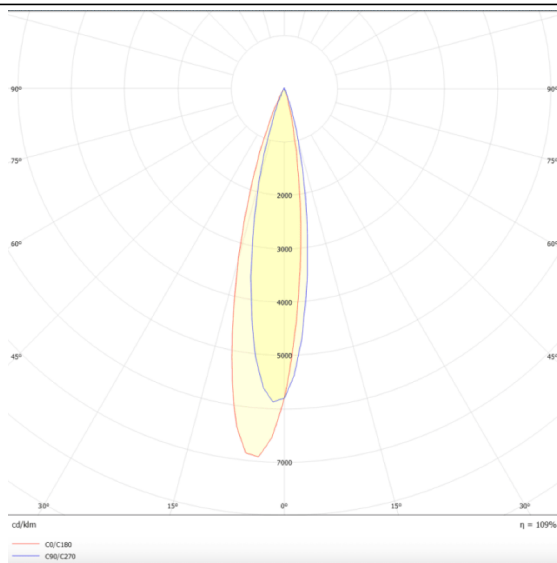

PRO-DR

Lavov downlight from the family PRO-DR with a power of 12,2W and an optics 24 degrees . CCT 4000K. With a total lumen output of 787,5lm and a luminous efficiency of 64,56lm/W.DALI driver. Made in die cast aluminum and finished in Black color.

Scheme

Photometry

Item code	86.D025.1423.02
Product type	Indoor
Category	Downlights
Family	PRO-D
Subfamily	PRO-DR
Pictograms	

Product	
Real power (W)	12.2
Real luminous flux (Lm)	787.5
Luminous efficiency (Lm/W)	64.56
Beam angle (º)	24
Life time (h)	50000 h L80B10
IP	20
Electrical class insulation	Clas II
Colour	Black
Control gear included	Yes
Control gear	DALI
Flicker Free	Yes
Light source	LED
Type of LED	COB
Colour temperature (K)	4000
Colour consistency (SDCM)	SDCM<3
CRI	90