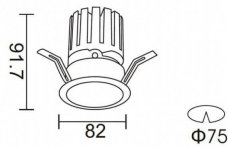

PRO-DR

Lavov downlight from the family PRO-DR with a power of 12,2W and an optics 24 degrees . CCT 4000K. With a total lumen output of 787,5lm and a luminous efficiency of 64,56lm/W.DALI driver. Made in die cast aluminum and finished in Silver color.

Item code	86.D025.1423.03
Product type	Indoor
Category	Downlights
Family	PRO-D
Subfamily	PRO-DR
Pictograms	

Scheme

Product	
Real power (W)	12.2
Real luminous flux (Lm)	787.5
Luminous efficiency (Lm/W)	64.56
Beam angle (°)	24
Life time (h)	50000 h L80B10
IP	20
Electrical class insulation	Clas II
Colour	Silver
Control gear included	Yes
Control gear	DALI
Flicker Free	Yes
Light source	LED
Type of LED	COB
Colour temperature (K)	4000
Colour consistency (SDCM)	SDCM<3
CRI	90