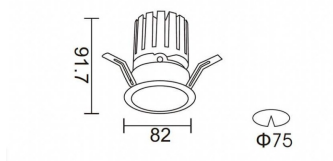

PRO-DR

Lavov downlight from the family PRO-DR with a power of 12,2W and an optics 24 degrees . CCT 4000K. With a total lumen output of 787,5lm and a luminous efficiency of 64,56lm/W.DALI driver. Made in die cast aluminum and finished in Silver color.

Item code	86.D025.1423.03
Product type	Indoor
Category	Downlights
Family	PRO-D
Subfamily	PRO-DR
Pictograms	

Scheme

Product	
Real power (W)	12.2
Real luminous flux (Lm)	787.5
Luminous efficiency (Lm/W)	64.56
Beam angle (°)	24
Life time (h)	50000 h L80B10
IP	20
Electrical class insulation	Clas II
Colour	Silver
Control gear included	Yes
Control gear	DALI
Flicker Free	Yes
Light source	LED
Type of LED	COB
Colour temperature (K)	4000
Colour consistency (SDCM)	SDCM<3
CRI	90