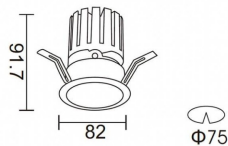

### PRO-DR

Lavov downlight from the family PRO-DR with a power of 12,2W and an optics 24 degrees . CCT 4000K. With a total lumen output of 787,5lm and a luminous efficiency of 64,56lm/W.DALI driver. Made in die cast aluminum and finished in Silver color.

### Scheme

Product	
Real power (W)	12.2
Real luminous flux (Lm)	787.5
Luminous efficiency (Lm/W)	64.56
Beam angle (°)	24
Life time (h)	50000 h L80B10
IP	20
Electrical class insulation	Clas II
Colour	Silver
Control gear included	Yes
Control gear	DALI
Flicker Free	Yes
Light source	LED
Type of LED	COB
Colour temperature (K)	4000
Colour consistency (SDCM)	SDCM<3
CRI	90