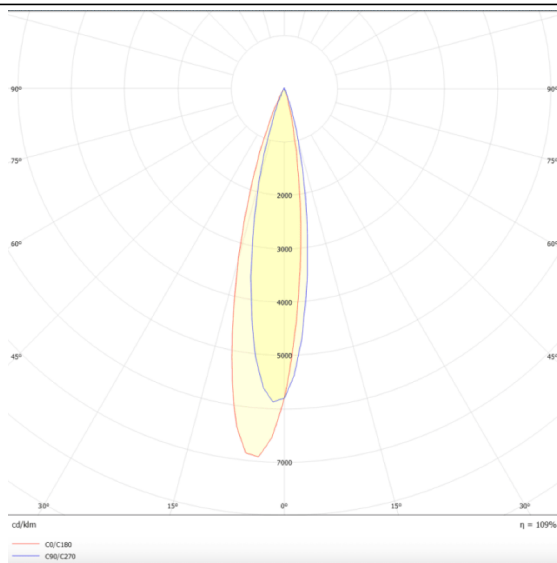

Photometry

Item code	86.D025.1423.03
Product type	Indoor
Category	Downlights
Family	PRO-D
Subfamily	PRO-DR
Pictograms	

Product	
Real power (W)	12.2
Real luminous flux (Lm)	787.5
Luminous efficiency (Lm/W)	64.56
Beam angle (°)	24
Life time (h)	50000 h L80B10
IP	20
Electrical class insulation	Clas II
Colour	Silver
Control gear included	Yes
Control gear	DALI
Flicker Free	Yes
Light source	LED
Type of LED	COB
Colour temperature (K)	4000
Colour consistency (SDCM)	SDCM3
CRI	90