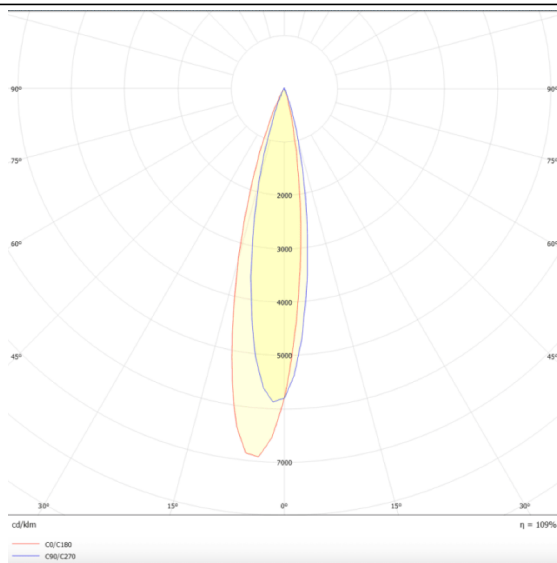

### PRO-DR

Lavov downlight from the family PRO-DR with a power of 12,2W and an optics 24 degrees . CCT 4000K. With a total lumen output of 787,5lm and a luminous efficiency of 64,56lm/W.DALI driver. Made in die cast aluminum and finished in Silver color.

### Scheme

### Photometry

Item code	86.D025.1423.03
Product type	Indoor
Category	Downlights
Family	PRO-D
Subfamily	PRO-DR
Pictograms	

Product	
Real power (W)	12.2
Real luminous flux (Lm)	787.5
Luminous efficiency (Lm/W)	64.56
Beam angle (°)	24
Life time (h)	50000 h L80B10
IP	20
Electrical class insulation	Clas II
Colour	Silver
Control gear included	Yes
Control gear	DALI
Flicker Free	Yes
Light source	LED
Type of LED	COB
Colour temperature (K)	4000
Colour consistency (SDCM)	SDCM3
CRI	90