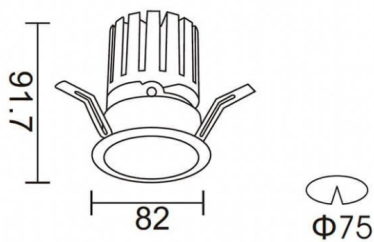

PRO-DR

Lavov downlight from the family PRO-DR with a power of 12,2W and an optics 36 degrees . CCT 4000K. With a total lumen output of 787,5lm and a luminous efficiency of 64,56lm/W.ON/OFF driver. Made in die cast aluminum and finished in White color.

Item code	86.D025.1431.01
Product type	Indoor
Category	Downlights
Family	PRO-D
Subfamily	PRO-DR
Pictograms	

Scheme

Product	
Real power (W)	12.2
Real luminous flux (Lm)	787.5
Luminous efficiency (Lm/W)	64.56
Beam angle (º)	36
Life time (h)	50000 h L80B10
IP	20
Electrical class insulation	Clas II
Colour	White
Control gear included	Yes
Control gear	ON/OFF
Flicker Free	Yes
Light source	LED
Type of LED	COB
Colour temperature (K)	4000
Colour consistency (SDCM)	SDCM<3
CRI	90