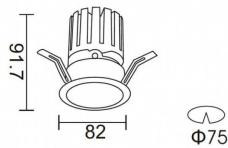

### PRO-DR

Lavov downlight from the family PRO-DR with a power of 12,2W and an optics 36 degrees . CCT 4000K. With a total lumen output of 787,5lm and a luminous efficiency of 64,56lm/W.ON/OFF driver. Made in die cast aluminum and finished in White color.

### Scheme

<b>Product</b>	
<b>Real power (W)</b>	<b>12.2</b>
<b>Real luminous flux (Lm)</b>	<b>787.5</b>
<b>Luminous efficiency (Lm/W)</b>	<b>64.56</b>
<b>Beam angle (°)</b>	<b>36</b>
<b>Life time (h)</b>	<b>50000 h L80B10</b>
<b>IP</b>	<b>20</b>
<b>Electrical class insulation</b>	<b>Clas II</b>
<b>Colour</b>	<b>White</b>
<b>Control gear included</b>	<b>Yes</b>
<b>Control gear</b>	<b>ON/OFF</b>
<b>Flicker Free</b>	<b>Yes</b>
<b>Light source</b>	<b>LED</b>
<b>Type of LED</b>	<b>COB</b>
<b>Colour temperature (K)</b>	<b>4000</b>
<b>Colour consistency (SDCM)</b>	<b>SDCM&lt;3</b>
<b>CRI</b>	<b>90</b>