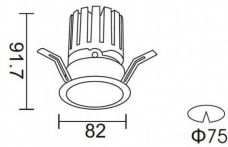

### PRO-D

Lavov downlight from the family PRO-D with a power of 12,2W and an optics 36 degrees . CCT 4000K. With a total lumen output of 787,5lm and a luminous efficiency of 64,56lm/W.ON/OFF driver. Made in die cast aluminum and finished in White color.

### Dimensions

Product dimensions (mm)  $\phi 82 \times 91.7$

### Scheme

Product	
Real power (W)	12.2
Real luminous flux (Lm)	787.5
Luminous efficiency (Lm/W)	64.56
Beam angle (°)	36
Life time (h)	50000 h L80B10
IP	20
Electrical class insulation	Clas II
Colour	White
Control gear included	Yes
Control gear	ON/OFF
Flicker Free	Yes
Light source	LED
Type of LED	COB
Colour temperature (K)	4000
Colour consistency (SDCM)	SDCM<3
CRI	90