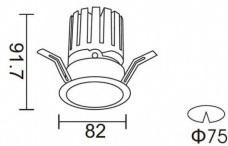

**PRO-DR**

Lavov downlight from the family PRO-DR with a power of 12,2W and an optics 36 degrees . CCT 4000K. With a total lumen output of 787,5lm and a luminous efficiency of 64,56lm/W.ON/OFF driver. Made in die cast aluminum and finished in Black color.

Item code	86.D025.1431.02
Product type	Indoor
Category	Downlights
Family	PRO-D
Subfamily	PRO-DR
Pictograms	

Scheme

Product	
Real power (W)	12.2
Real luminous flux (Lm)	787.5
Luminous efficiency (Lm/W)	64.56
Beam angle (°)	36
Life time (h)	50000 h L80B10
IP	20
Electrical class insulation	Clas II
Colour	Black
Control gear included	Yes
Control gear	ON/OFF
Flicker Free	Yes
Light source	LED
Type of LED	COB
Colour temperature (K)	4000
Colour consistency (SDCM)	SDCM<3
CRI	90