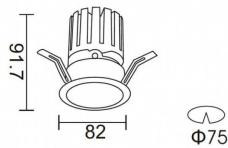

PRO-DR

Lavov downlight from the family PRO-DR with a power of 12,2W and an optics 36 degrees . CCT 4000K. With a total lumen output of 787,5lm and a luminous efficiency of 64,56lm/W.ON/OFF driver. Made in die cast aluminum and finished in Black color.

Item code	86.D025.1431.02
Product type	Indoor
Category	Downlights
Family	PRO-D
Subfamily	PRO-DR
Pictograms	

Scheme

Product	
Real power (W)	12.2
Real luminous flux (Lm)	787.5
Luminous efficiency (Lm/W)	64.56
Beam angle (°)	36
Life time (h)	50000 h L80B10
IP	20
Electrical class insulation	Clas II
Colour	Black
Control gear included	Yes
Control gear	ON/OFF
Flicker Free	Yes
Light source	LED
Type of LED	COB
Colour temperature (K)	4000
Colour consistency (SDCM)	SDCM<3
CRI	90