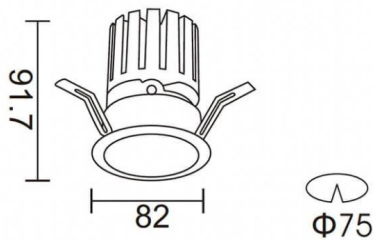

### PRO-DR

Lavov downlight from the family PRO-DR with a power of 12,2W and an optics 36 degrees . CCT 4000K. With a total lumen output of 787,5lm and a luminous efficiency of 64,56lm/W.ON/OFF driver. Made in die cast aluminum and finished in Black color.

### Scheme

Product	
Real power (W)	12.2
Real luminous flux (Lm)	787.5
Luminous efficiency (Lm/W)	64.56
Beam angle (°)	36
Life time (h)	50000 h L80B10
IP	20
Electrical class insulation	Clas II
Colour	Black
Control gear included	Yes
Control gear	ON/OFF
Flicker Free	Yes
Light source	LED
Type of LED	COB
Colour temperature (K)	4000
Colour consistency (SDCM)	SDCM3
CRI	90