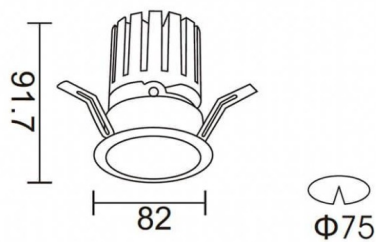

PRO-DR

Lavov downlight from the family PRO-DR with a power of 12,2W and an optics 36 degrees . CCT 4000K. With a total lumen output of 787,5lm and a luminous efficiency of 64,56lm/W.ON/OFF driver. Made in die cast aluminum and finished in Black color.

Item code	86.D025.1431.02
Product type	Indoor
Category	Downlights
Family	PRO-D
Subfamily	PRO-DR
Pictograms	

Scheme

Product	
Real power (W)	12.2
Real luminous flux (Lm)	787.5
Luminous efficiency (Lm/W)	64.56
Beam angle (º)	36
Life time (h)	50000 h L80B10
IP	20
Electrical class insulation	Clas II
Colour	Black
Control gear included	Yes
Control gear	ON/OFF
Flicker Free	Yes
Light source	LED
Type of LED	COB
Colour temperature (K)	4000
Colour consistency (SDCM)	SDCM<3
CRI	90