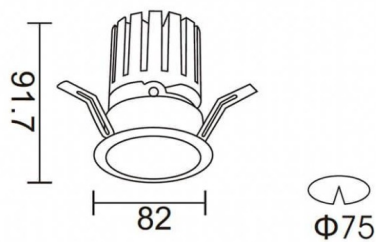

### PRO-DR

Lavov downlight from the family PRO-DR with a power of 12,2W and an optics 36 degrees . CCT 4000K. With a total lumen output of 787,5lm and a luminous efficiency of 64,56lm/W.ON/OFF driver. Made in die cast aluminum and finished in Silver color.

### Scheme

|                             |                |
|-----------------------------|----------------|
| Product                     |                |
| Real power (W)              | 12.2           |
| Real luminous flux (Lm)     | 787.5          |
| Luminous efficiency (Lm/W)  | 64.56          |
| Beam angle (°)              | 36             |
| Life time (h)               | 50000 h L80B10 |
| IP                          | 20             |
| Electrical class insulation | Clas II        |
| Colour                      | Silver         |
| Control gear included       | Yes            |
| Control gear                | ON/OFF         |
| Flicker Free                | Yes            |
| Light source                | LED            |
| Type of LED                 | COB            |
| Colour temperature (K)      | 4000           |
| Colour consistency (SDCM)   | SDCM3          |
| CRI                         | 90             |