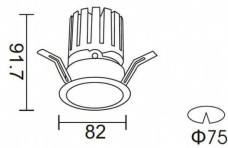

### PRO-DR

Lavov downlight from the family PRO-DR with a power of 12,2W and an optics 36 degrees . CCT 4000K. With a total lumen output of 787,5lm and a luminous efficiency of 64,56lm/W.ON/OFF driver. Made in die cast aluminum and finished in Silver color.

### Scheme

<b>Product</b>	
<b>Real power (W)</b>	<b>12.2</b>
<b>Real luminous flux (Lm)</b>	<b>787.5</b>
<b>Luminous efficiency (Lm/W)</b>	<b>64.56</b>
<b>Beam angle (°)</b>	<b>36</b>
<b>Life time (h)</b>	<b>50000 h L80B10</b>
<b>IP</b>	<b>20</b>
<b>Electrical class insulation</b>	<b>Clas II</b>
<b>Colour</b>	<b>Silver</b>
<b>Control gear included</b>	<b>Yes</b>
<b>Control gear</b>	<b>ON/OFF</b>
<b>Flicker Free</b>	<b>Yes</b>
<b>Light source</b>	<b>LED</b>
<b>Type of LED</b>	<b>COB</b>
<b>Colour temperature (K)</b>	<b>4000</b>
<b>Colour consistency (SDCM)</b>	<b>SDCM&lt;3</b>
<b>CRI</b>	<b>90</b>