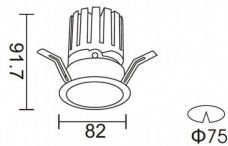

### PRO-DR

Lavov downlight from the family PRO-DR with a power of 12,2W and an optics 36 degrees . CCT 4000K. With a total lumen output of 787,5lm and a luminous efficiency of 64,56lm/W.ON/OFF driver. Made in die cast aluminum and finished in Silver color.

### Scheme

<b>Product</b>	
<b>Real power (W)</b>	<b>12.2</b>
<b>Real luminous flux (Lm)</b>	<b>787.5</b>
<b>Luminous efficiency (Lm/W)</b>	<b>64.56</b>
<b>Beam angle (°)</b>	<b>36</b>
<b>Life time (h)</b>	<b>50000 h L80B10</b>
<b>IP</b>	<b>20</b>
<b>Electrical class insulation</b>	<b>Clas II</b>
<b>Colour</b>	<b>Silver</b>
<b>Control gear included</b>	<b>Yes</b>
<b>Control gear</b>	<b>ON/OFF</b>
<b>Flicker Free</b>	<b>Yes</b>
<b>Light source</b>	<b>LED</b>
<b>Type of LED</b>	<b>COB</b>
<b>Colour temperature (K)</b>	<b>4000</b>
<b>Colour consistency (SDCM)</b>	<b>SDCM&lt;3</b>
<b>CRI</b>	<b>90</b>