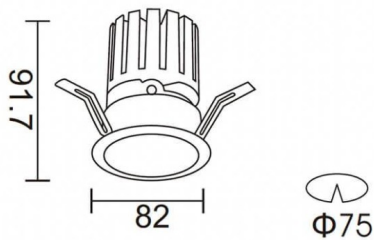

PRO-DR

Lavov downlight from the family PRO-DR with a power of 12,2W and an optics 36 degrees . CCT 4000K. With a total lumen output of 787,5lm and a luminous efficiency of 64,56lm/W.ON/OFF driver. Made in die cast aluminum and finished in Silver color.

Item code	86.D025.1431.03
Product type	Indoor
Category	Downlights
Family	PRO-D
Subfamily	PRO-DR

Pictograms

Scheme

Product	
Real power (W)	12.2
Real luminous flux (Lm)	787.5
Luminous efficiency (Lm/W)	64.56
Beam angle (º)	36
Life time (h)	50000 h L80B10
IP	20
Electrical class insulation	Clas II
Colour	Silver
Control gear included	Yes
Control gear	ON/OFF
Flicker Free	Yes
Light source	LED
Type of LED	COB
Colour temperature (K)	4000
Colour consistency (SDCM)	SDCM<3
CRI	90