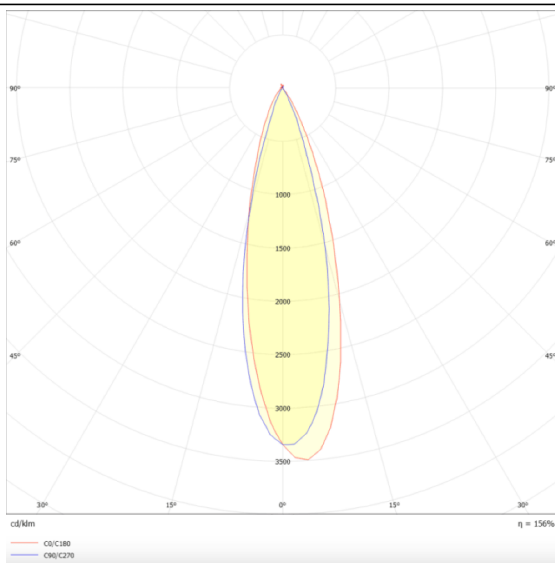

PRO-DR

Lavov downlight from the family PRO-DR with a power of 12,2W and an optics 36 degrees . CCT 4000K. With a total lumen output of 787,5lm and a luminous efficiency of 64,56lm/W.DALI driver. Made in die cast aluminum and finished in White color.

Scheme

Photometry

Item code	86.D025.1433.01
Product type	Indoor
Category	Downlights
Family	PRO-D
Subfamily	PRO-DR
Pictograms	

Product	
Real power (W)	12.2
Real luminous flux (Lm)	787.5
Luminous efficiency (Lm/W)	64.56
Beam angle (º)	36
Life time (h)	50000 h L80B10
IP	20
Electrical class insulation	Clas II
Colour	White
Control gear included	Yes
Control gear	DALI
Flicker Free	Yes
Light source	LED
Type of LED	COB
Colour temperature (K)	4000
Colour consistency (SDCM)	SDCM<3
CRI	90