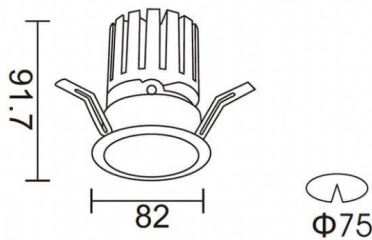

PRO-DR

Lavov downlight from the family PRO-DR with a power of 12,2W and an optics 36 degrees . CCT 4000K. With a total lumen output of 787,5lm and a luminous efficiency of 64,56lm/W.DALI driver. Made in die cast aluminum and finished in White color.

Scheme

Photometry

Item code	86.D025.1433.01
Product type	Indoor
Category	Downlights
Family	PRO-D
Subfamily	PRO-DR
Pictograms	

Product	
Real power (W)	12.2
Real luminous flux (Lm)	787.5
Luminous efficiency (Lm/W)	64.56
Beam angle (º)	36
Life time (h)	50000 h L80B10
IP	20
Electrical class insulation	Clas II
Colour	White
Control gear included	Yes
Control gear	DALI
Flicker Free	Yes
Light source	LED
Type of LED	COB
Colour temperature (K)	4000
Colour consistency (SDCM)	SDCM<3
CRI	90