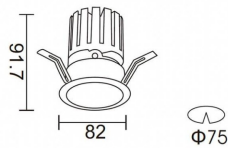

PRO-DR

Lavov downlight from the family PRO-DR with a power of 12,2W and an optics 36 degrees . CCT 4000K. With a total lumen output of 787,5lm and a luminous efficiency of 64,56lm/W.DALI driver. Made in die cast aluminum and finished in White color.

Item code	86.D025.1433.01
Product type	Indoor
Category	Downlights
Family	PRO-D
Subfamily	PRO-DR
Pictograms	

Scheme

Product

Real power (W)	12.2
Real luminous flux (Lm)	787.5
Luminous efficiency (Lm/W)	64.56
Beam angle (°)	36
Life time (h)	50000 h L80B10
IP	20
Electrical class insulation	Clas II
Colour	White
Control gear included	Yes
Control gear	DALI
Flicker Free	Yes
Light source	LED
Type of LED	COB
Colour temperature (K)	4000
Colour consistency (SDCM)	SDCM<3
CRI	90