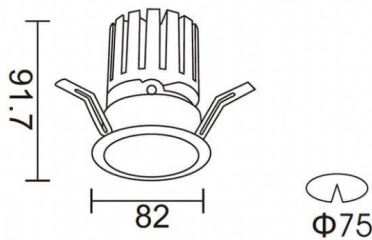

PRO-DR

Lavov downlight from the family PRO-DR with a power of 12,2W and an optics 36 degrees . CCT 4000K. With a total lumen output of 787,5lm and a luminous efficiency of 64,56lm/W.DALI driver. Made in die cast aluminum and finished in White color.

Scheme

Photometry

Item code	86.D025.1433.01
Product type	Indoor
Category	Downlights
Family	PRO-D
Subfamily	PRO-DR
Pictograms	

Product	
Real power (W)	12.2
Real luminous flux (Lm)	787.5
Luminous efficiency (Lm/W)	64.56
Beam angle (°)	36
Life time (h)	50000 h L80B10
IP	20
Electrical class insulation	Clas II
Colour	White
Control gear included	Yes
Control gear	DALI
Flicker Free	Yes
Light source	LED
Type of LED	COB
Colour temperature (K)	4000
Colour consistency (SDCM)	SDCM3
CRI	90