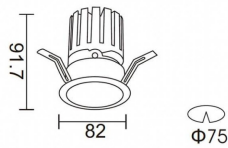

PRO-DR

Lavov downlight from the family PRO-DR with a power of 12,2W and an optics 36 degrees . CCT 4000K. With a total lumen output of 787,5lm and a luminous efficiency of 64,56lm/W.DALI driver. Made in die cast aluminum and finished in White color.

Item code	86.D025.1433.01
Product type	Indoor
Category	Downlights
Family	PRO-D
Subfamily	PRO-DR
Pictograms	

Scheme

Product	
Real power (W)	12.2
Real luminous flux (Lm)	787.5
Luminous efficiency (Lm/W)	64.56
Beam angle (°)	36
Life time (h)	50000 h L80B10
IP	20
Electrical class insulation	Clas II
Colour	White
Control gear included	Yes
Control gear	DALI
Flicker Free	Yes
Light source	LED
Type of LED	COB
Colour temperature (K)	4000
Colour consistency (SDCM)	SDCM<3
CRI	90