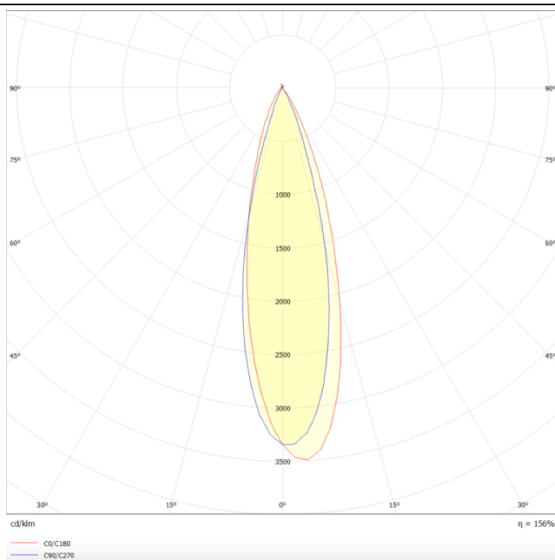

PRO-DR

Lavov downlight from the family PRO-DR with a power of 12,2W and an optics 36 degrees . CCT 4000K. With a total lumen output of 787,5lm and a luminous efficiency of 64,56lm/W.DALI driver. Made in die cast aluminum and finished in White color.

Scheme

Photometry

Item code	86.D025.1433.01
Product type	Indoor
Category	Downlights
Family	PRO-D
Subfamily	PRO-DR
Pictograms	

Product	
Real power (W)	12.2
Real luminous flux (Lm)	787.5
Luminous efficiency (Lm/W)	64.56
Beam angle (°)	36
Life time (h)	50000 h L80B10
IP	20
Electrical class insulation	Clas II
Colour	White
Control gear included	Yes
Control gear	DALI
Flicker Free	Yes
Light source	LED
Type of LED	COB
Colour temperature (K)	4000
Colour consistency (SDCM)	SDCM3
CRI	90