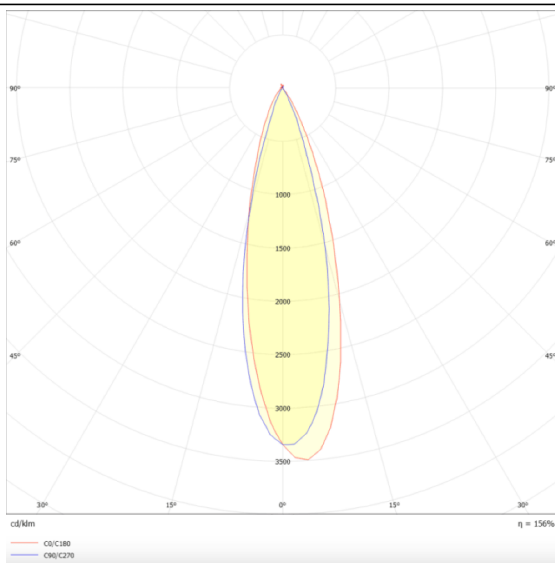

Photometry

Item code	86.D025.1433.02
Product type	Indoor
Category	Downlights
Family	PRO-D
Subfamily	PRO-DR
Pictograms	

Product

Real power (W)	12.2
Real luminous flux (Lm)	787.5
Luminous efficiency (Lm/W)	64.56
Beam angle (&ordm;)	36
Life time (h)	50000 h L80B10
IP	20
Electrical class insulation	Clas II
Colour	Black
Control gear included	Yes
Control gear	DALI
Flicker Free	Yes
Light source	LED
Type of LED	COB
Colour temperature (K)	4000
Colour consistency (SDCM)	SDCM<3
CRI	90