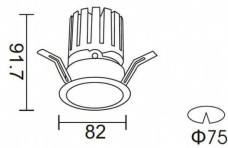

### PRO-DR

Lavov downlight from the family PRO-DR with a power of 12,2W and an optics 36 degrees . CCT 4000K. With a total lumen output of 787,5lm and a luminous efficiency of 64,56lm/W.DALI driver. Made in die cast aluminum and finished in Black color.

### Product

|                             |                |
|-----------------------------|----------------|
| Real power (W)              | 12.2           |
| Real luminous flux (Lm)     | 787.5          |
| Luminous efficiency (Lm/W)  | 64.56          |
| Beam angle (°)              | 36             |
| Life time (h)               | 50000 h L80B10 |
| IP                          | 20             |
| Electrical class insulation | Clas II        |
| Colour                      | Black          |
| Control gear included       | Yes            |
| Control gear                | DALI           |
| Flicker Free                | Yes            |
| Light source                | LED            |
| Type of LED                 | COB            |
| Colour temperature (K)      | 4000           |
| Colour consistency (SDCM)   | SDCM<3         |
| CRI                         | 90             |