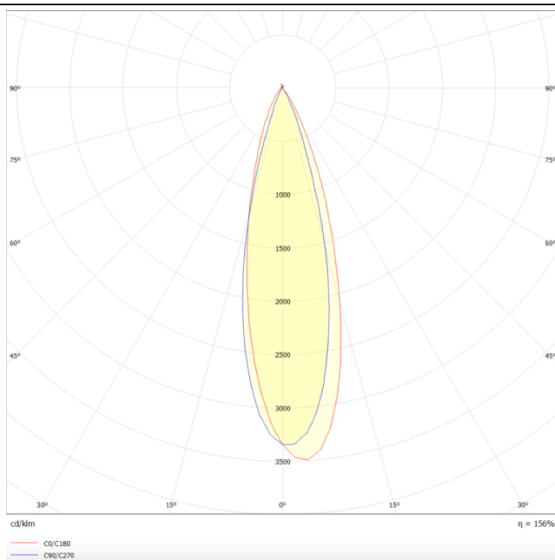

### PRO-DR

Lavov downlight from the family PRO-DR with a power of 12,2W and an optics 36 degrees . CCT 4000K. With a total lumen output of 787,5lm and a luminous efficiency of 64,56lm/W.DALI driver. Made in die cast aluminum and finished in Black color.

### Scheme

### Photometry

Item code	86.D025.1433.02
Product type	Indoor
Category	Downlights
Family	PRO-D
Subfamily	PRO-DR
Pictograms	

Product	
Real power (W)	12.2
Real luminous flux (Lm)	787.5
Luminous efficiency (Lm/W)	64.56
Beam angle (°)	36
Life time (h)	50000 h L80B10
IP	20
Electrical class insulation	Clas II
Colour	Black
Control gear included	Yes
Control gear	DALI
Flicker Free	Yes
Light source	LED
Type of LED	COB
Colour temperature (K)	4000
Colour consistency (SDCM)	SDCM3
CRI	90