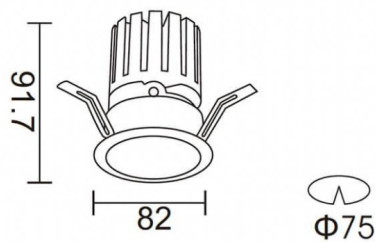

### PRO-DR

Lavov downlight from the family PRO-DR with a power of 12,2W and an optics 36 degrees . CCT 4000K. With a total lumen output of 787,5lm and a luminous efficiency of 64,56lm/W.DALI driver. Made in die cast aluminum and finished in Black color.

### Photometry

Item code	86.D025.1433.02
Product type	Indoor
Category	Downlights
Family	PRO-D
Subfamily	PRO-DR
Pictograms	

Product	
Real power (W)	12.2
Real luminous flux (Lm)	787.5
Luminous efficiency (Lm/W)	64.56
Beam angle (°)	36
Life time (h)	50000 h L80B10
IP	20
Electrical class insulation	Clas II
Colour	Black
Control gear included	Yes
Control gear	DALI
Flicker Free	Yes
Light source	LED
Type of LED	COB
Colour temperature (K)	4000
Colour consistency (SDCM)	SDCM3
CRI	90