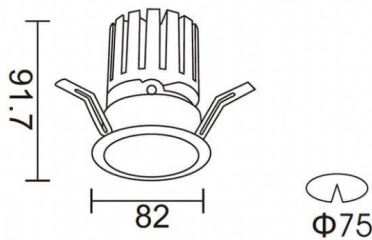

PRO-DR

Lavov downlight from the family PRO-DR with a power of 12,2W and an optics 36 degrees . CCT 4000K. With a total lumen output of 787,5lm and a luminous efficiency of 64,56lm/W.DALI driver. Made in die cast aluminum and finished in Black color.

Scheme

Photometry

Item code	86.D025.1433.02
Product type	Indoor
Category	Downlights
Family	PRO-D
Subfamily	PRO-DR
Pictograms	

Product

Real power (W)	12.2
Real luminous flux (Lm)	787.5
Luminous efficiency (Lm/W)	64.56
Beam angle (&ordm;)	36
Life time (h)	50000 h L80B10
IP	20
Electrical class insulation	Clas II
Colour	Black
Control gear included	Yes
Control gear	DALI
Flicker Free	Yes
Light source	LED
Type of LED	COB
Colour temperature (K)	4000
Colour consistency (SDCM)	SDCM<3
CRI	90